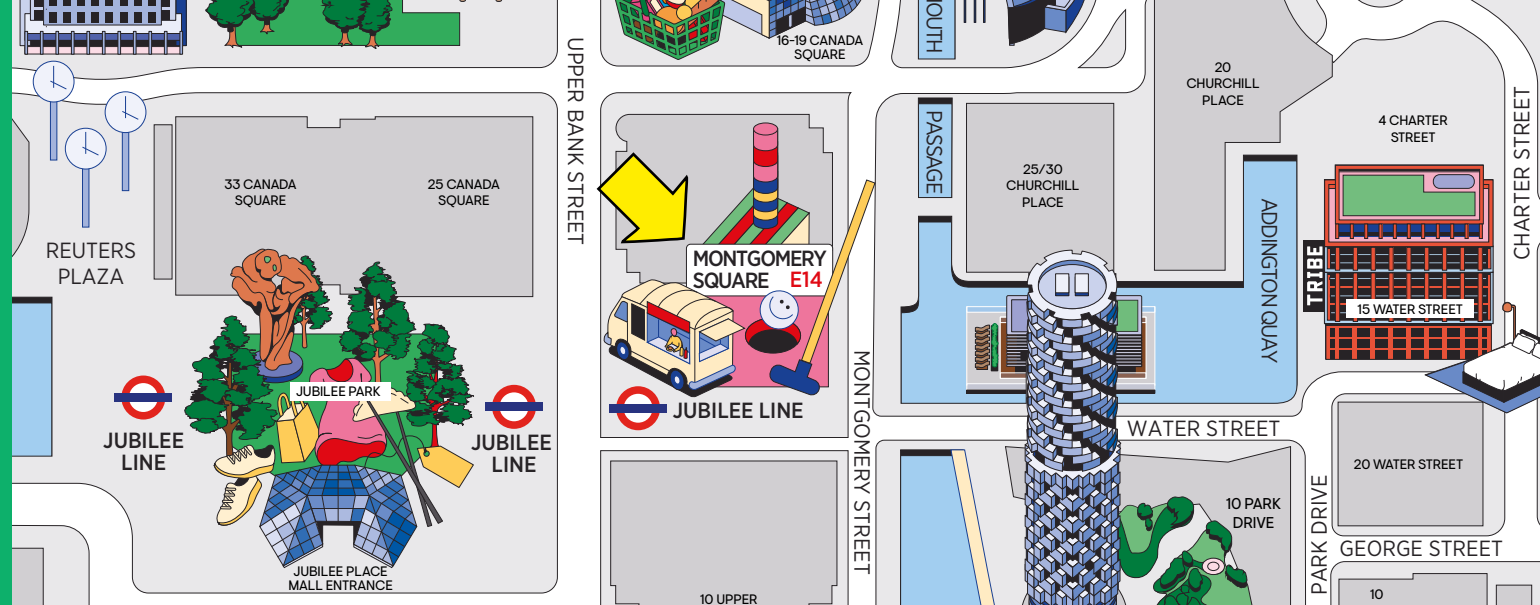

# MINIGOLF

BY CRAIG & KARL

Vibrant custom-designed  
9-hole minigolf course

# OUR FUN AND VIBRANT 9 - HOLE MINIGOLF COURSE DESIGNED BY ARTISTS CRAIG REDMAN & KARL MAIER HAS RETURNED TO MONTGOMERY SQUARE!

This summer, we will once again be running SEN sessions for families with children and young people who have additional learning needs.

### BOOKING INFO

- SEN sessions are available for group bookings of up to 8 players. These sessions are open to any family with a child or young person with additional learning needs.
- Each group will be given an allotted time slot which means you will not need to queue for the course.
- The number of groups will be limited during this time, we aim to have a maximum of two groups on the course at any one time.