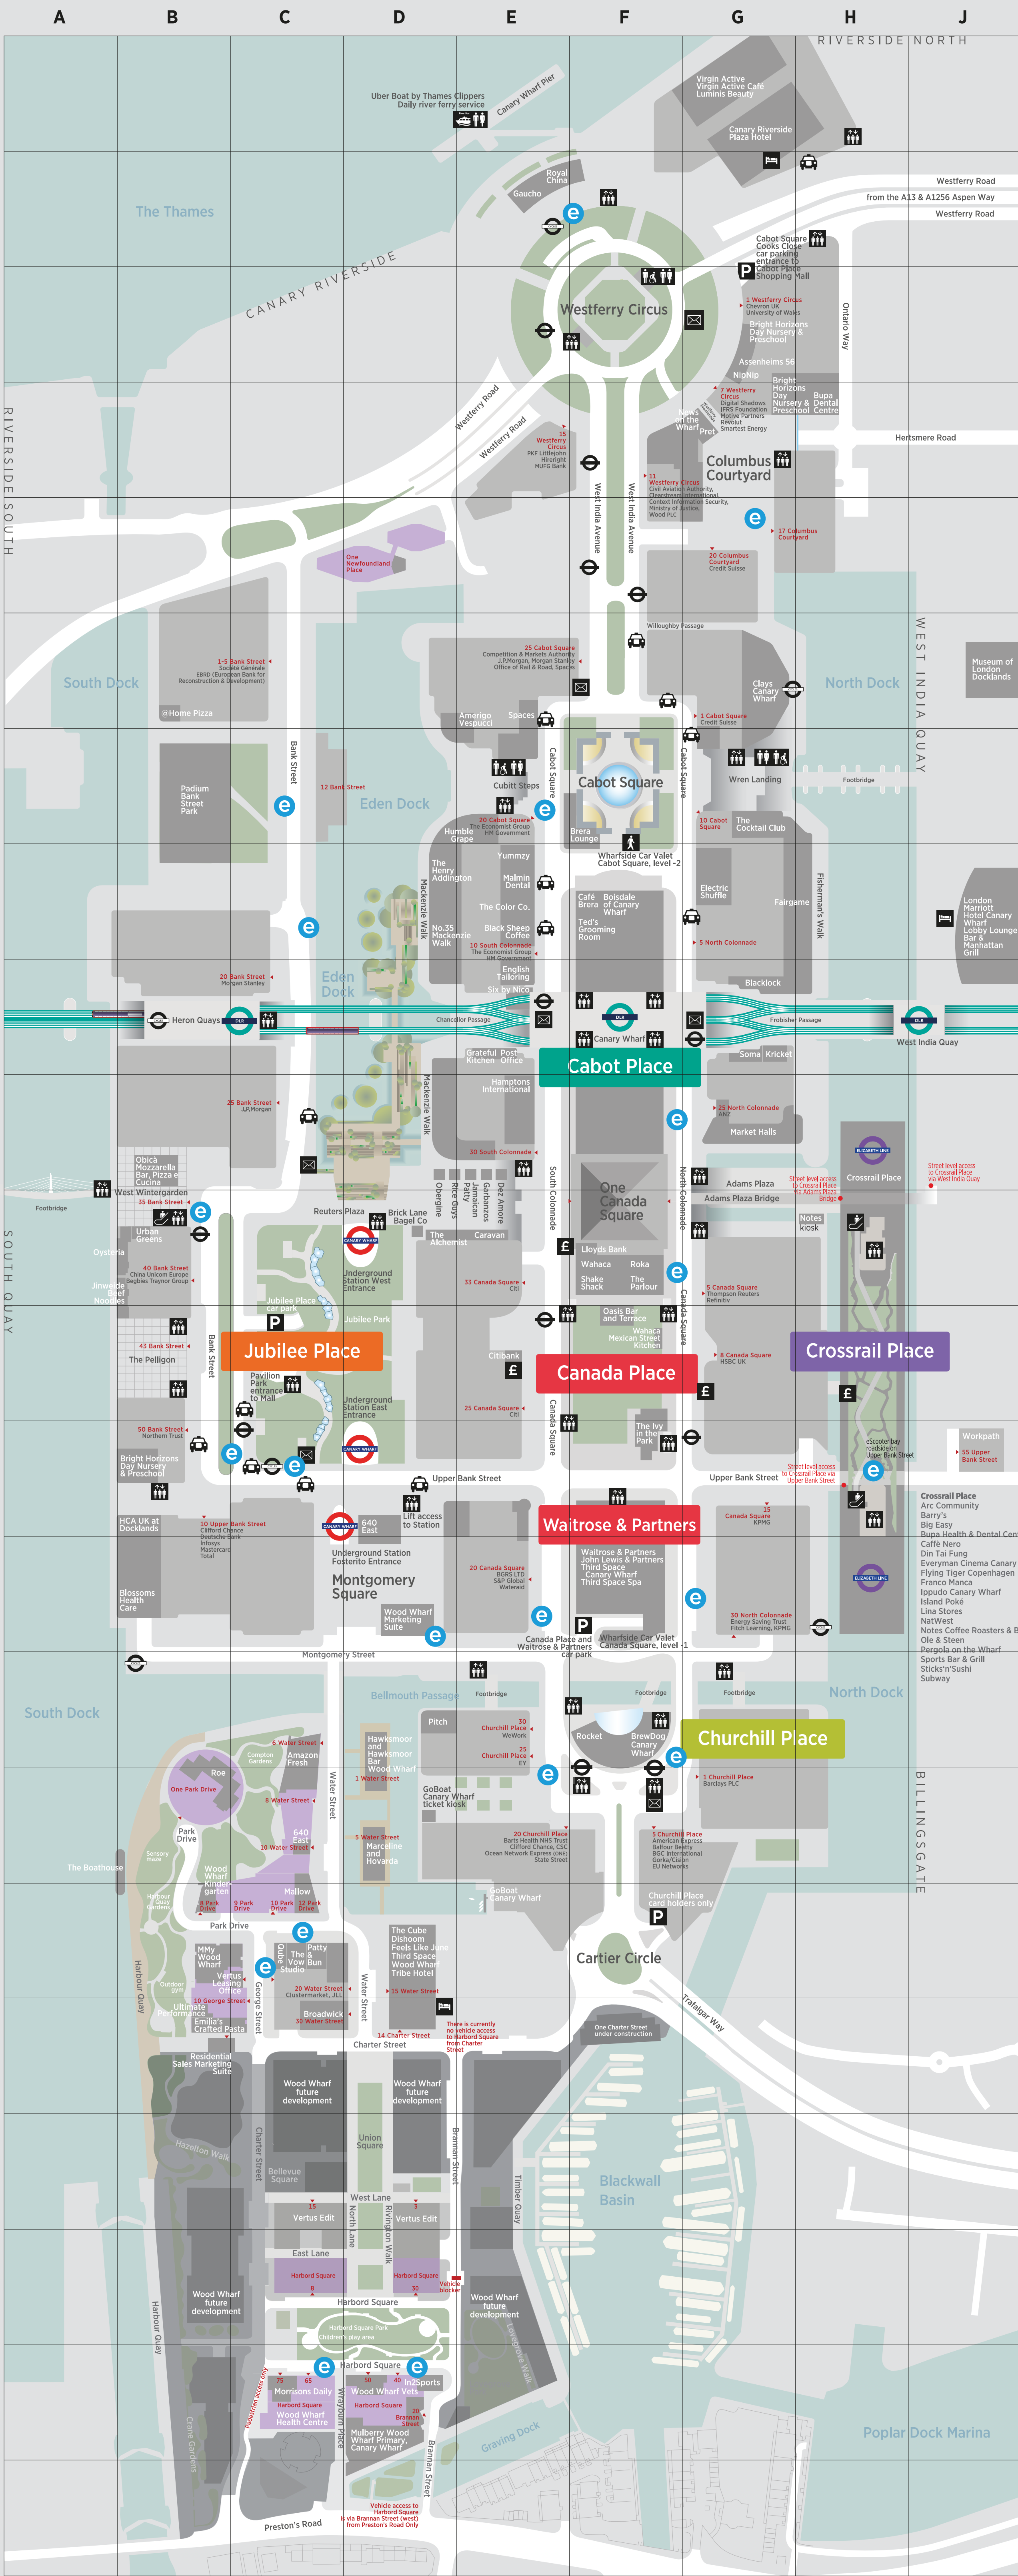

Canary Wharf Estate

Street Retail and Office Tenants. See Shopping Mall map page 1 for Shops, Restaurants, Cafés, Bars and Services.
The Estate is fully accessible to wheelchair users.

Street Retail

Shops

- Amazon Fresh 16C
- English Tailoring 9E
- Flying Tiger Copenhagen 12H
- John Lewis & Partners 15F
- MMY Wood Wharf 18B
- News on the Wharf 4G
- Waitrose & Partners 15F

Restaurants

Cafés & Bars

- 640 East 14D 17C
- The Alchemist 11D
- Blacklock 9G
- Black Sheep Coffee 8E
- The Boatouse 17B
- Brera Lounge 7F
- BrewDog Canary Wharf 16F
- Brick Lane Bagel Co, kiosk 11D
- Café Brera 8F
- Café Nero 12H
- Caravan 11E
- The Cocktail Club 7G
- Dez Amore, kiosk 10E
- Feels Like June 18D
- Garbanoz, kiosk 10E
- Oasis Bar and Terrace 12F
- Oberline, kiosk 10D
- Notes Coffee Roasters & Bar 12H
- Notes Coffee Roasters, kiosk 7L
- Ole & Steen 11H
- Oysteria 11B
- Pergola on the Wharf 12H
- Pret 4G
- Rice Guys, kiosk 10D
- Sports Bar & Grill 12H
- Soma 9G
- Urban Greens 11B
- Vagabond 7E
- Virgin Active Café, Virgin Active, Canary Riverside 1G
- The Vow Studio 18C
- Waitrose & Partners 15F
- Yummy 8E

Services

Entertainment & Activities

- Clays Canary Wharf 6G
- East Wintergarden, Canary Wharf's event venue 12B
- Electric Shuttle 8G
- Everyman Cinema Canary Wharf 12H
- Fairgame 8H
- GoBoat Canary Wharf, ticket kiosk 17D
- Podium, Bank Street 7B
- Pitch 16B

Estate Residential

Offices Tenants

- One Canada Square 11F
- Adamson Associates Article 25
- BBVA (Banco Bilbao Vizcaya Argentaria) S.A.
- Brockfield Canary Wharf Group plc CWG (ELBP and CWML)
- Datonic
- Euler Hermes
- Equiland Europe Limited
- The Felix Project
- FIA
- Fisher Investments
- Fora
- General Optical Council
- Genomics England
- Hershey's
- Hexaware
- Hypervolt
- International Grains Council
- International Hydropower Association
- International Sugar Organization
- Kixy
- Level59
- Medical Defence Union
- Moody's Investors Service Ltd
- Objectway
- OKX
- Positive Energy
- Readin
- Reach plc
- Regus
- Rittal
- Tramontana
- Tuckers
- UCL School of Management
- Unimov
- Valero
- Wellnet
- Wood Fuel Services

The Estate

Estate buildings by postal address no.