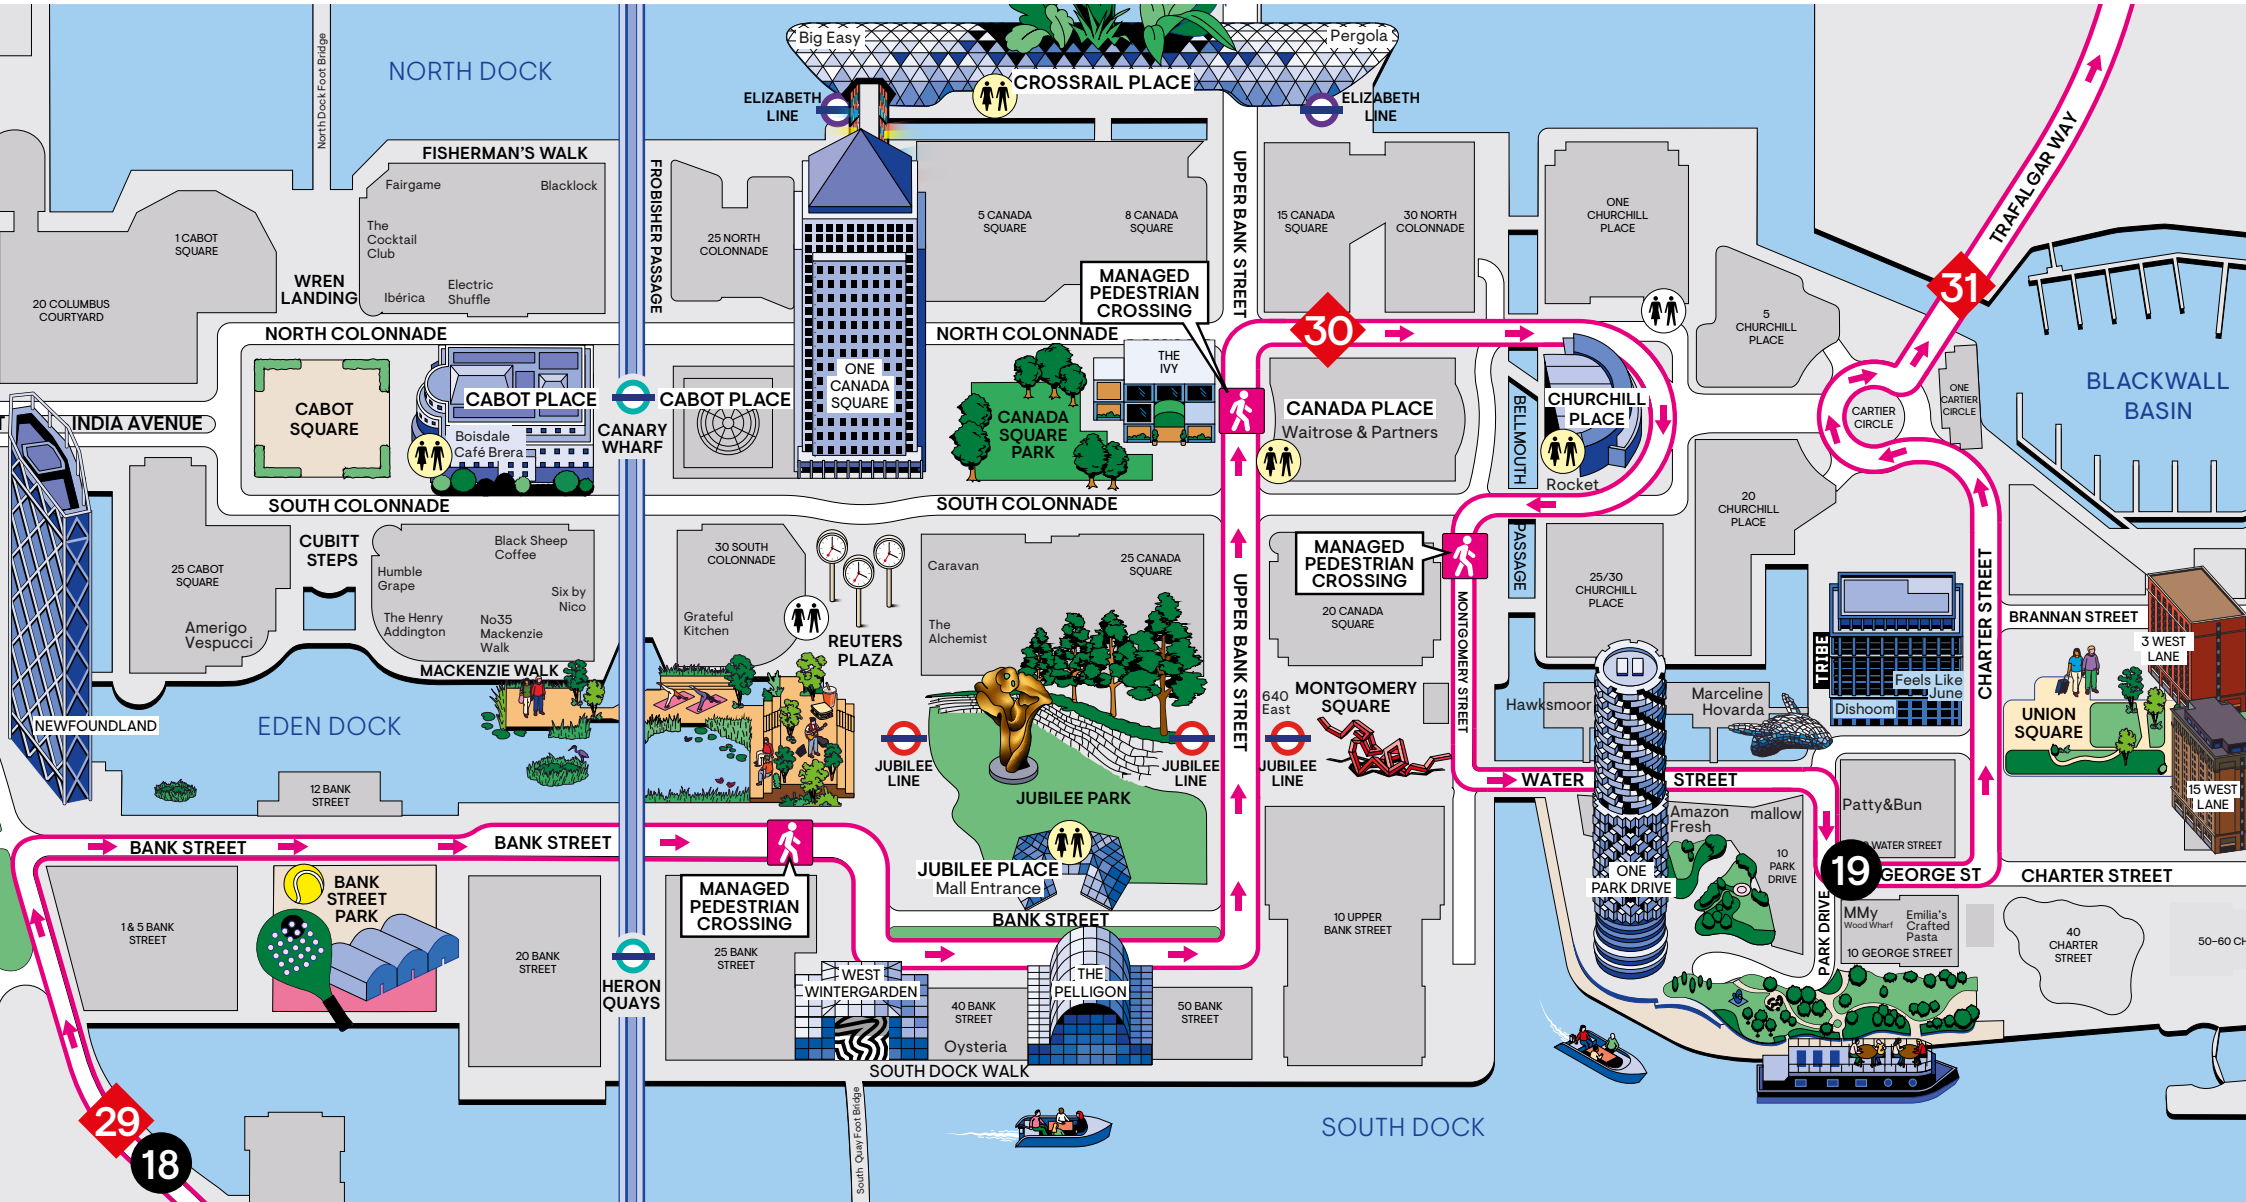

LONDON MARATHON THROUGH CANARY WHARF SUNDAY 27 APRIL 2025

EVENT MAP KEY

- Marathon Route & Boundary
- Kilometre Markers | Mile Markers
- Managed Pedestrian Crossing
- Toilets (Street Level)
- Toilets (Inside Mall)
- Jubilee line
- Elizabeth line
- DLR

CABOTPLACE

BRERA

JOE & THE JUICE

MARUGAME UDON
JAPANESE NOODLES & TEMPURA

TESCO
express

LEON.

CANADAPLACE

BLANK STREET

OLE & STEEN

ISLAND  **POKÉ**

鼎泰豐
DIN TAI FUNG

SUBWAY

FRANCO MANCA

Din Tai Fung

JUBILEEPLACE

wagamama

M&S FOODHALL

CHIPOTLE

Wharf Kitchen Street Food

FIVE GUYS

Nando's

Wharf Kitchen Street Food: Indi-go

WOODWHARF

Emilia's
CRAFTED PASTA