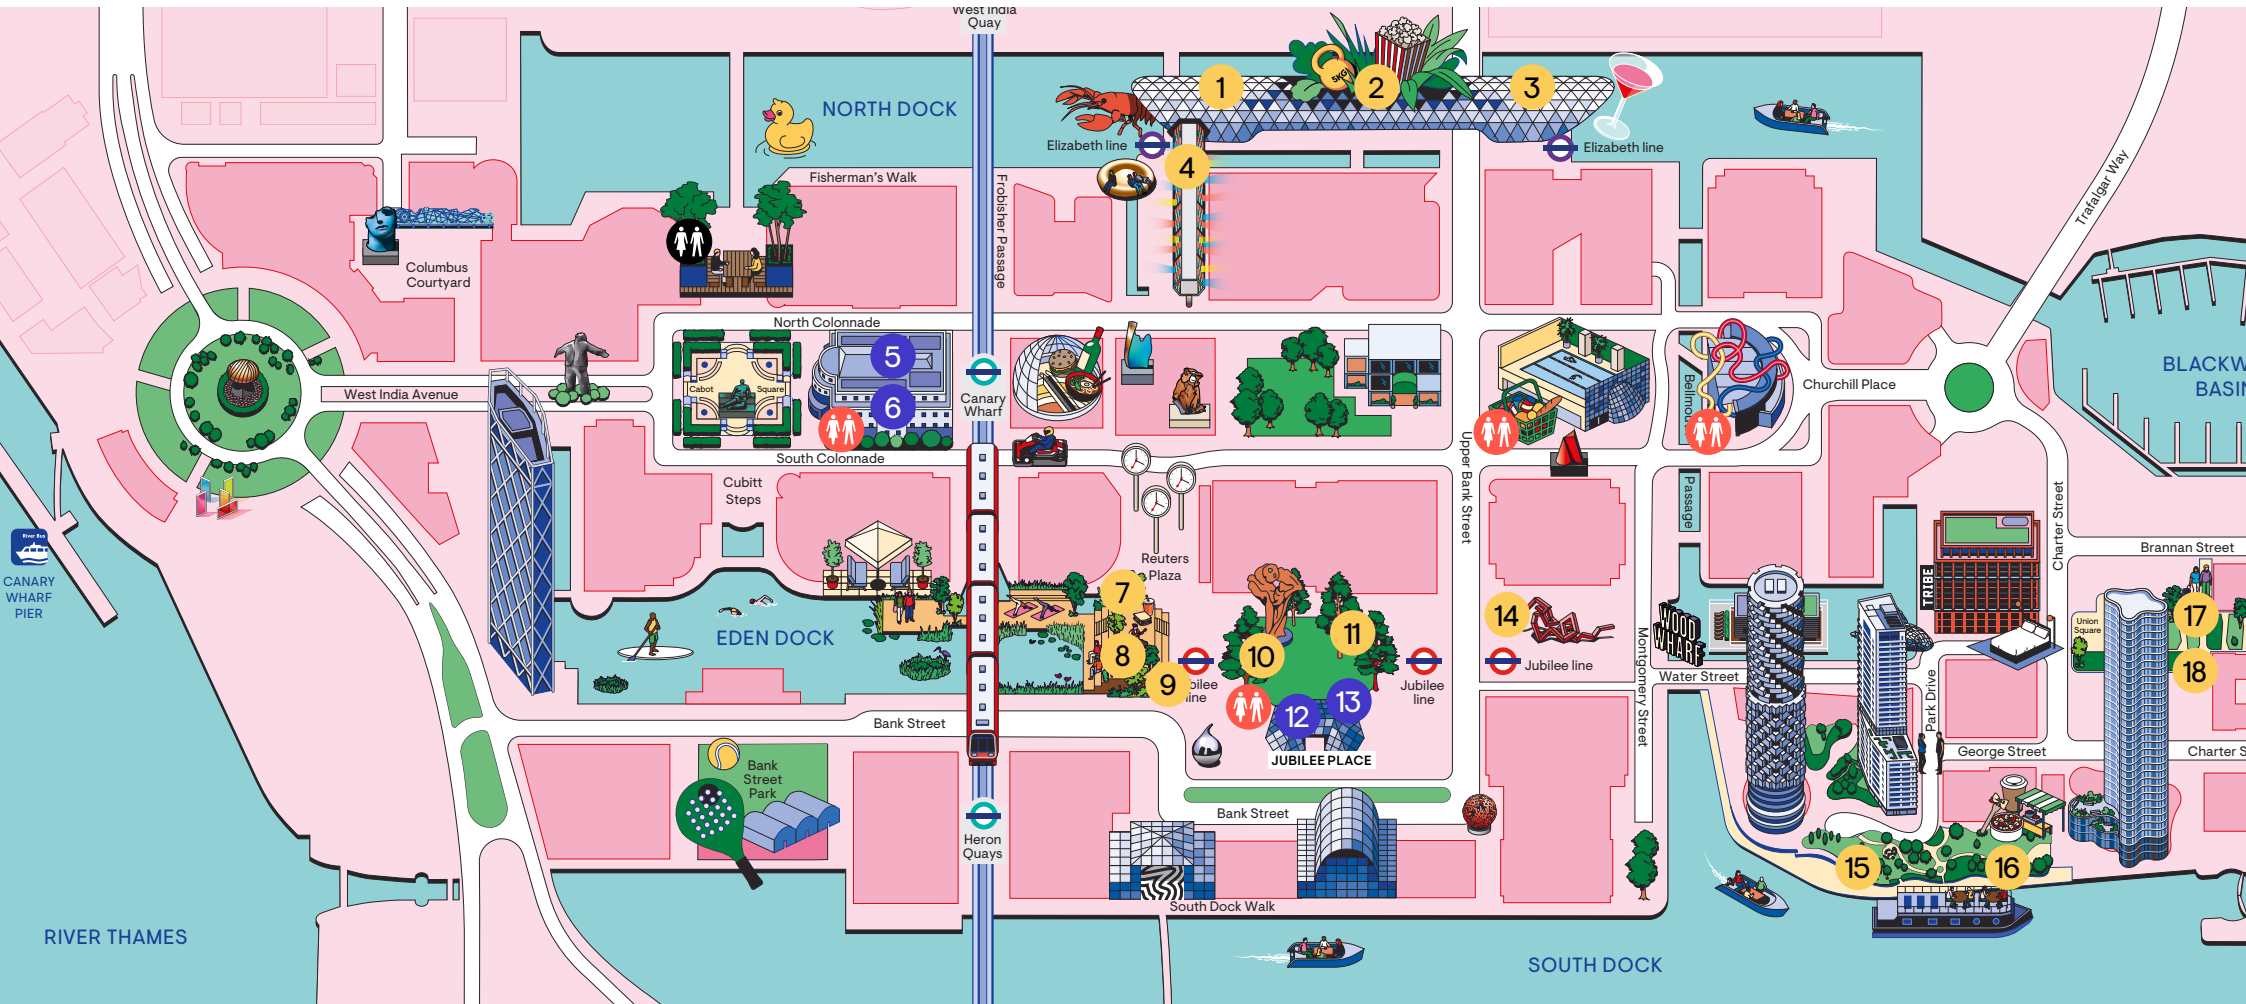

BIG EGG HUNT

SEEK OUT A SELECTION OF ARTIST
DESIGNED EGGS THIS EASTER

Mon 24 March – Sun 27 April
Throughout Canary Wharf
FREE

Clarence Court
ELEPHANT
FAMILY

1 Endangered by Ruth Green Crossrail Place Roof Garden 2 Rebirth by Dan Baldwin Crossrail Place Roof Garden 3 You're Loved...So Much by Ginger Betty Crossrail Place Roof Garden 4 Sonder by Luke Adam Hawker Adams Plaza 5 Love is Chaos I'd Choose Twice PassionxReason by Marine Passion Cabot Place Mall Level 0 (inside)	6 Shared Space by Harry Bunce Cabot Place Mall Level 0 (inside) 7 Nest by Shuang Jiang Eden Dock 8 Women in Flow by Laxmi Hussain Eden Dock 9 Horse Girl's Mantle Piece by Danny Sangra Jubilee Plaza 10 Utsava by Natasha Kumar Jubilee Park	11 Beyond Mowgli by Rutu Shelke Jubilee Park 12 Aquarius by Chris Carnabuci Jubilee Mall Level -2 (inside) 13 APE APE by Jim/Shaua Richardson Jubilee Mall Level -2 (inside) 14 Reality of Nature/Nature of Reality by Susan Bell Montgomery Square 15 Love Lives here by Yvonne Coomber Harbour Quay Gardens	16 Peekaboo Egg Shell by Boyarde Harbour Quay Gardens 17 Scratch the Surface by Anna Pakosz Union Square 18 Fragile Yet Unbreakable by Maja Djordjevic Union Square	LEGEND ● BIG EGG HUNT INSTALLATIONS (OUTSIDE) ● BIG EGG HUNT INSTALLATIONS (INSIDE) - JUBILEE LINE - ELIZABETH LINE - DLR - UBER BOAT - TOILET - TOILET IN SHOPPING MALL