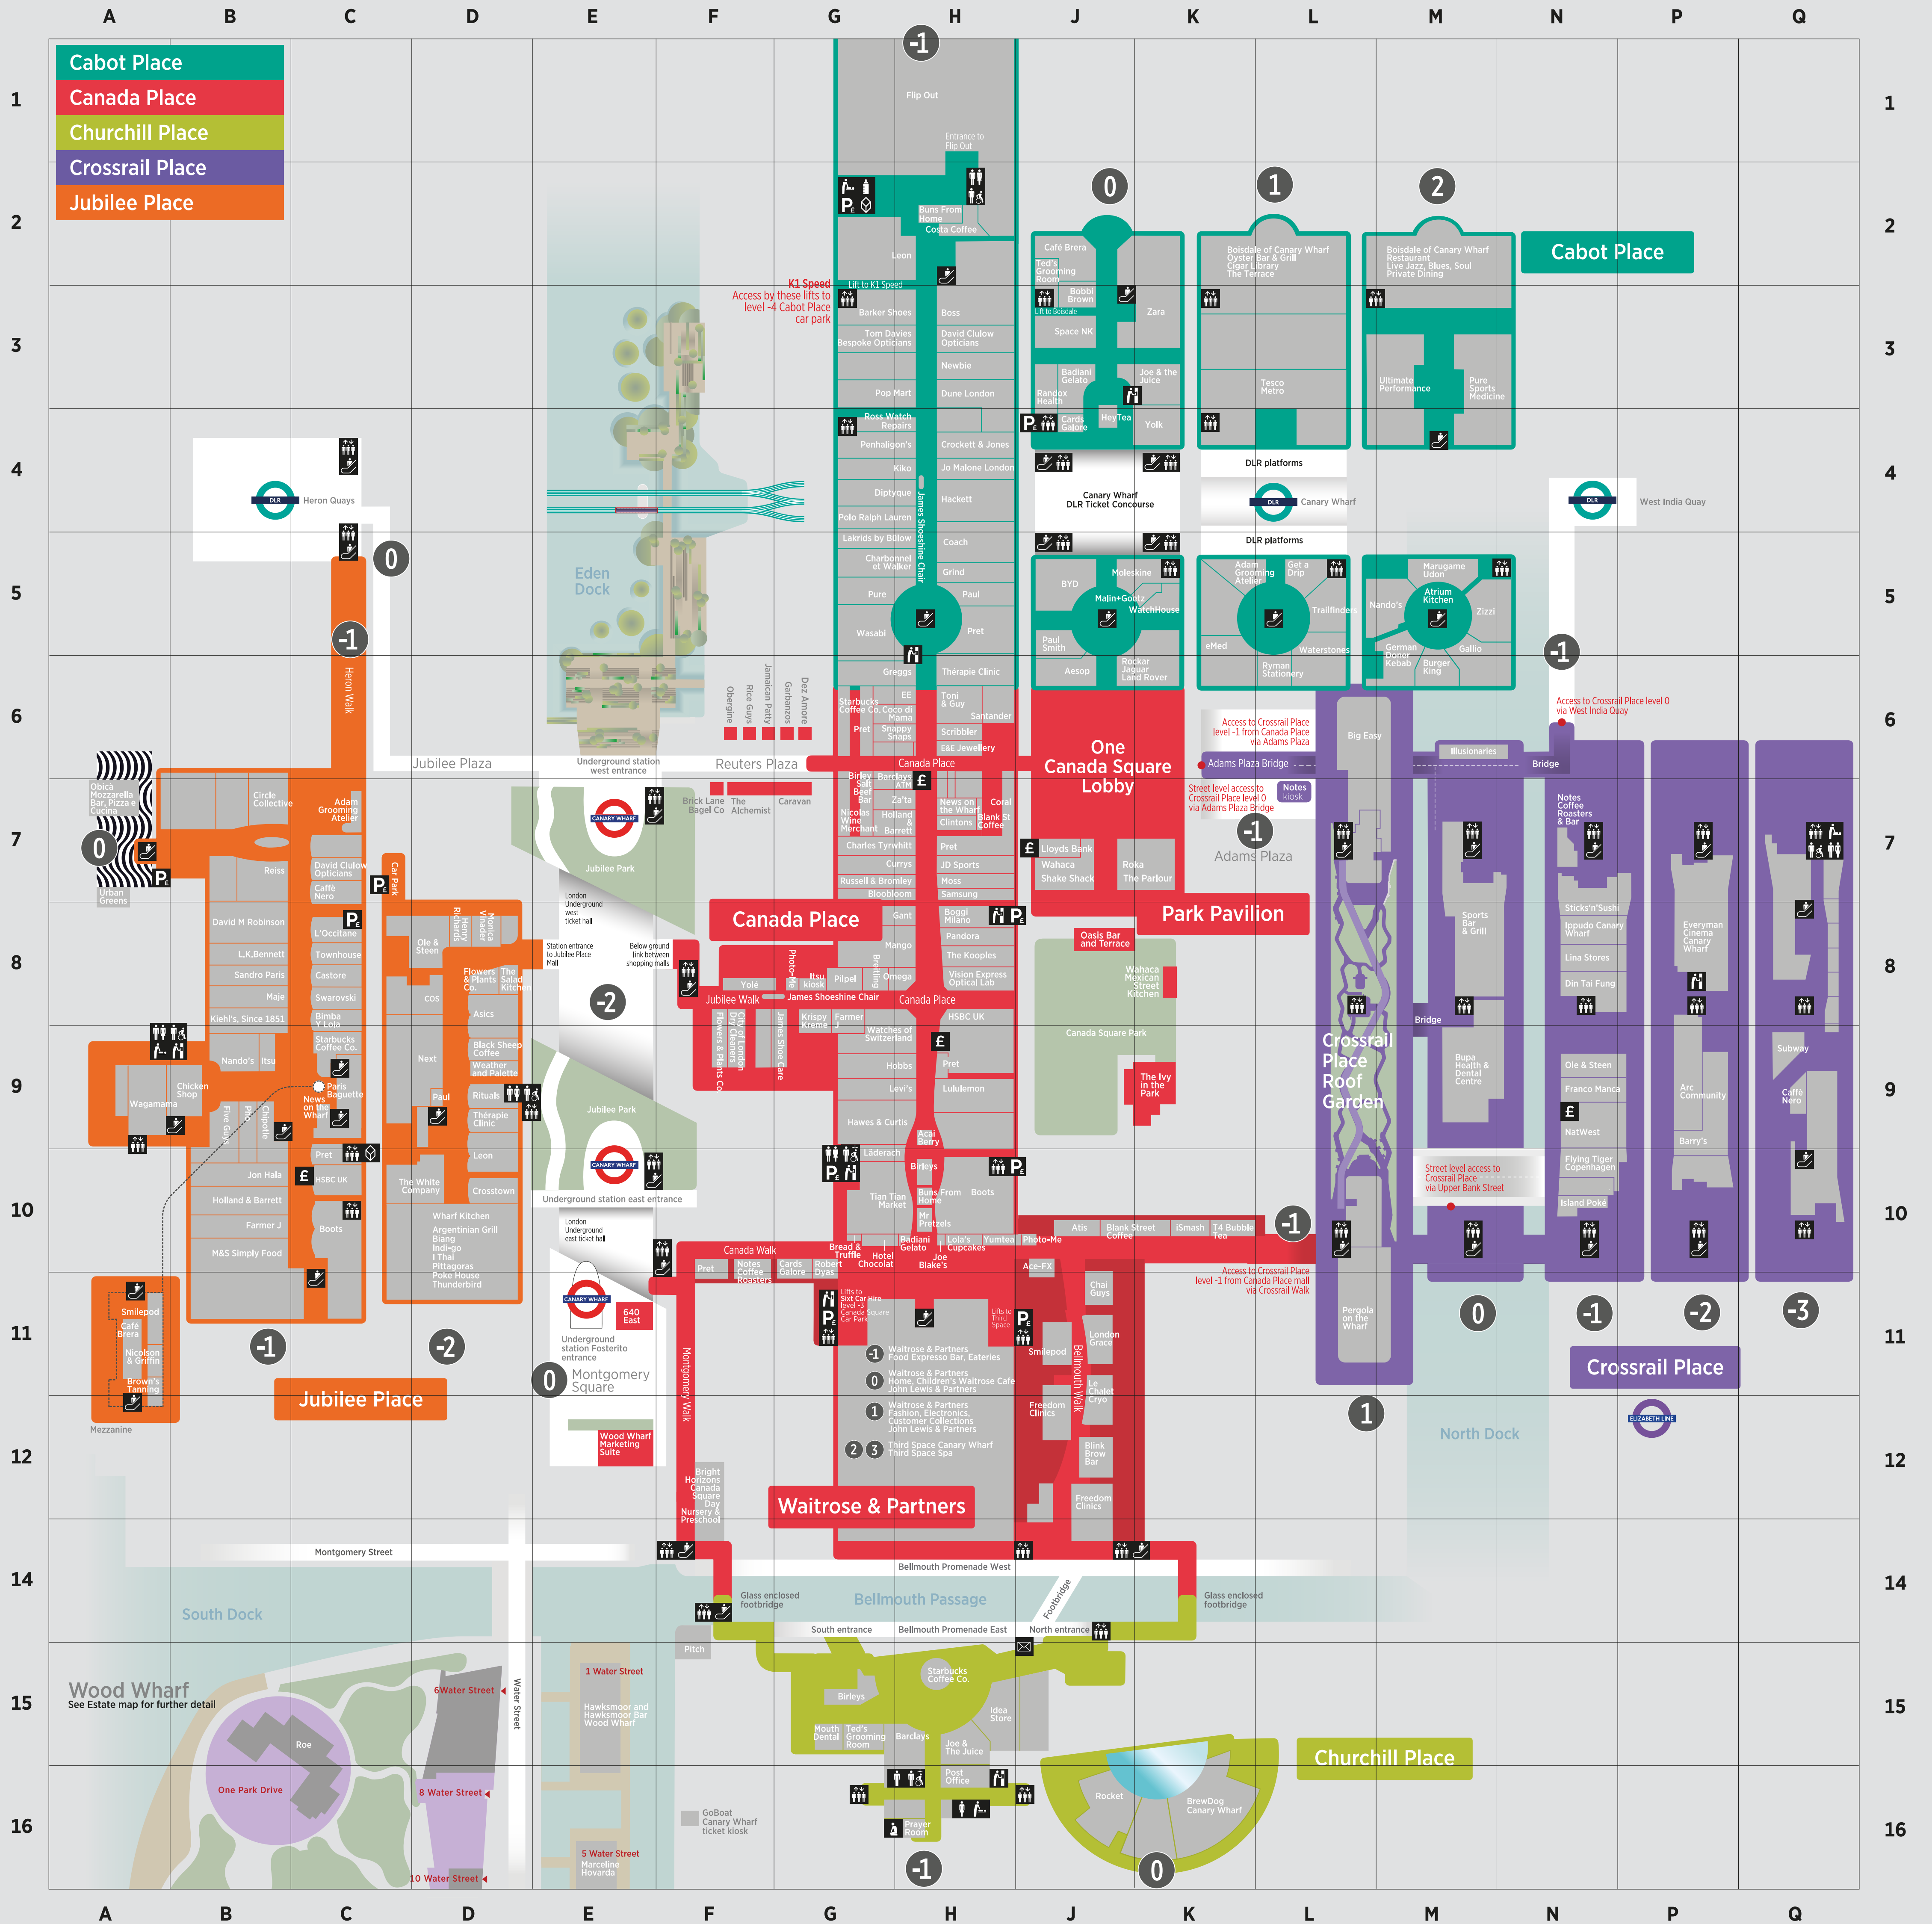

Cafés & Bars

- Subway 9Q
- Thunderbird, Wharf Kitchen 10D
- Urban Greens 7A
- Wagama 9A/Wahaca 7J
- Wahaca Mexican Street Kitchen 8K
- Za'ta 7H
- Zizzi, Atrium Kitchen 5M
- 640 East 11E
- Acai Berry 9H
- Atis 10J
- Birleys 10H, 15G
- Birley Salt Beef Bar 7G
- Black Sheep Coffee 9D
- Blank Street Coffee 7H, 10J
- Bread & Truffle 10G
- BrewDog Canary Wharf 16K
- Brick Lane Bagel Co. kiosk 7F
- Café Brera 2J, 11A
- Café Nero 7C, 9Q
- Caravan 7G
- Chai Guys 11J
- Coco di Mama 6H
- Costa Coffee 2H
- Crossroad 10D
- Dez Amore, kiosk 6G
- Farmer J 8G, 10B
- Garbanzos, kiosk 6G
- Greggs 6H
- Grind 5H
- Hawksmoor Bar Wood Wharf 16D
- HeyTea 4J
- The Ivy in the Park 9K
- Jamaican Patty, kiosk 6F
- Joe & The Juice 3K, 15H
- Joe Blake's 10H
- Mr Pretzels 10H
- Notes Coffee Roasters & Bar 7N
- Notes Coffee Roasters 10F
- Notes Coffee Roasters, kiosk 7L
- Oasis Bar and Terrace 8J
- Obergine, kiosk 6F
- Ole & Steen 8D, 9N
- Paris Baguette 9C

Key to symbols

- Jubilee line
- Docklands Light Railway
- Elizabeth line
- Parking payment points
- Public toilet
- Disabled toilet
- Disabled toilet with hoist facilities/escalator
- Parent baby changing
- Parent baby feeding
- Prayer room
- Water filling stations
- Lift
- Elevator
- ATM
- Post box
- Amazon locker
- Free wifi available across Canary Wharf
- Floor level indicator 'Zero' equals street level