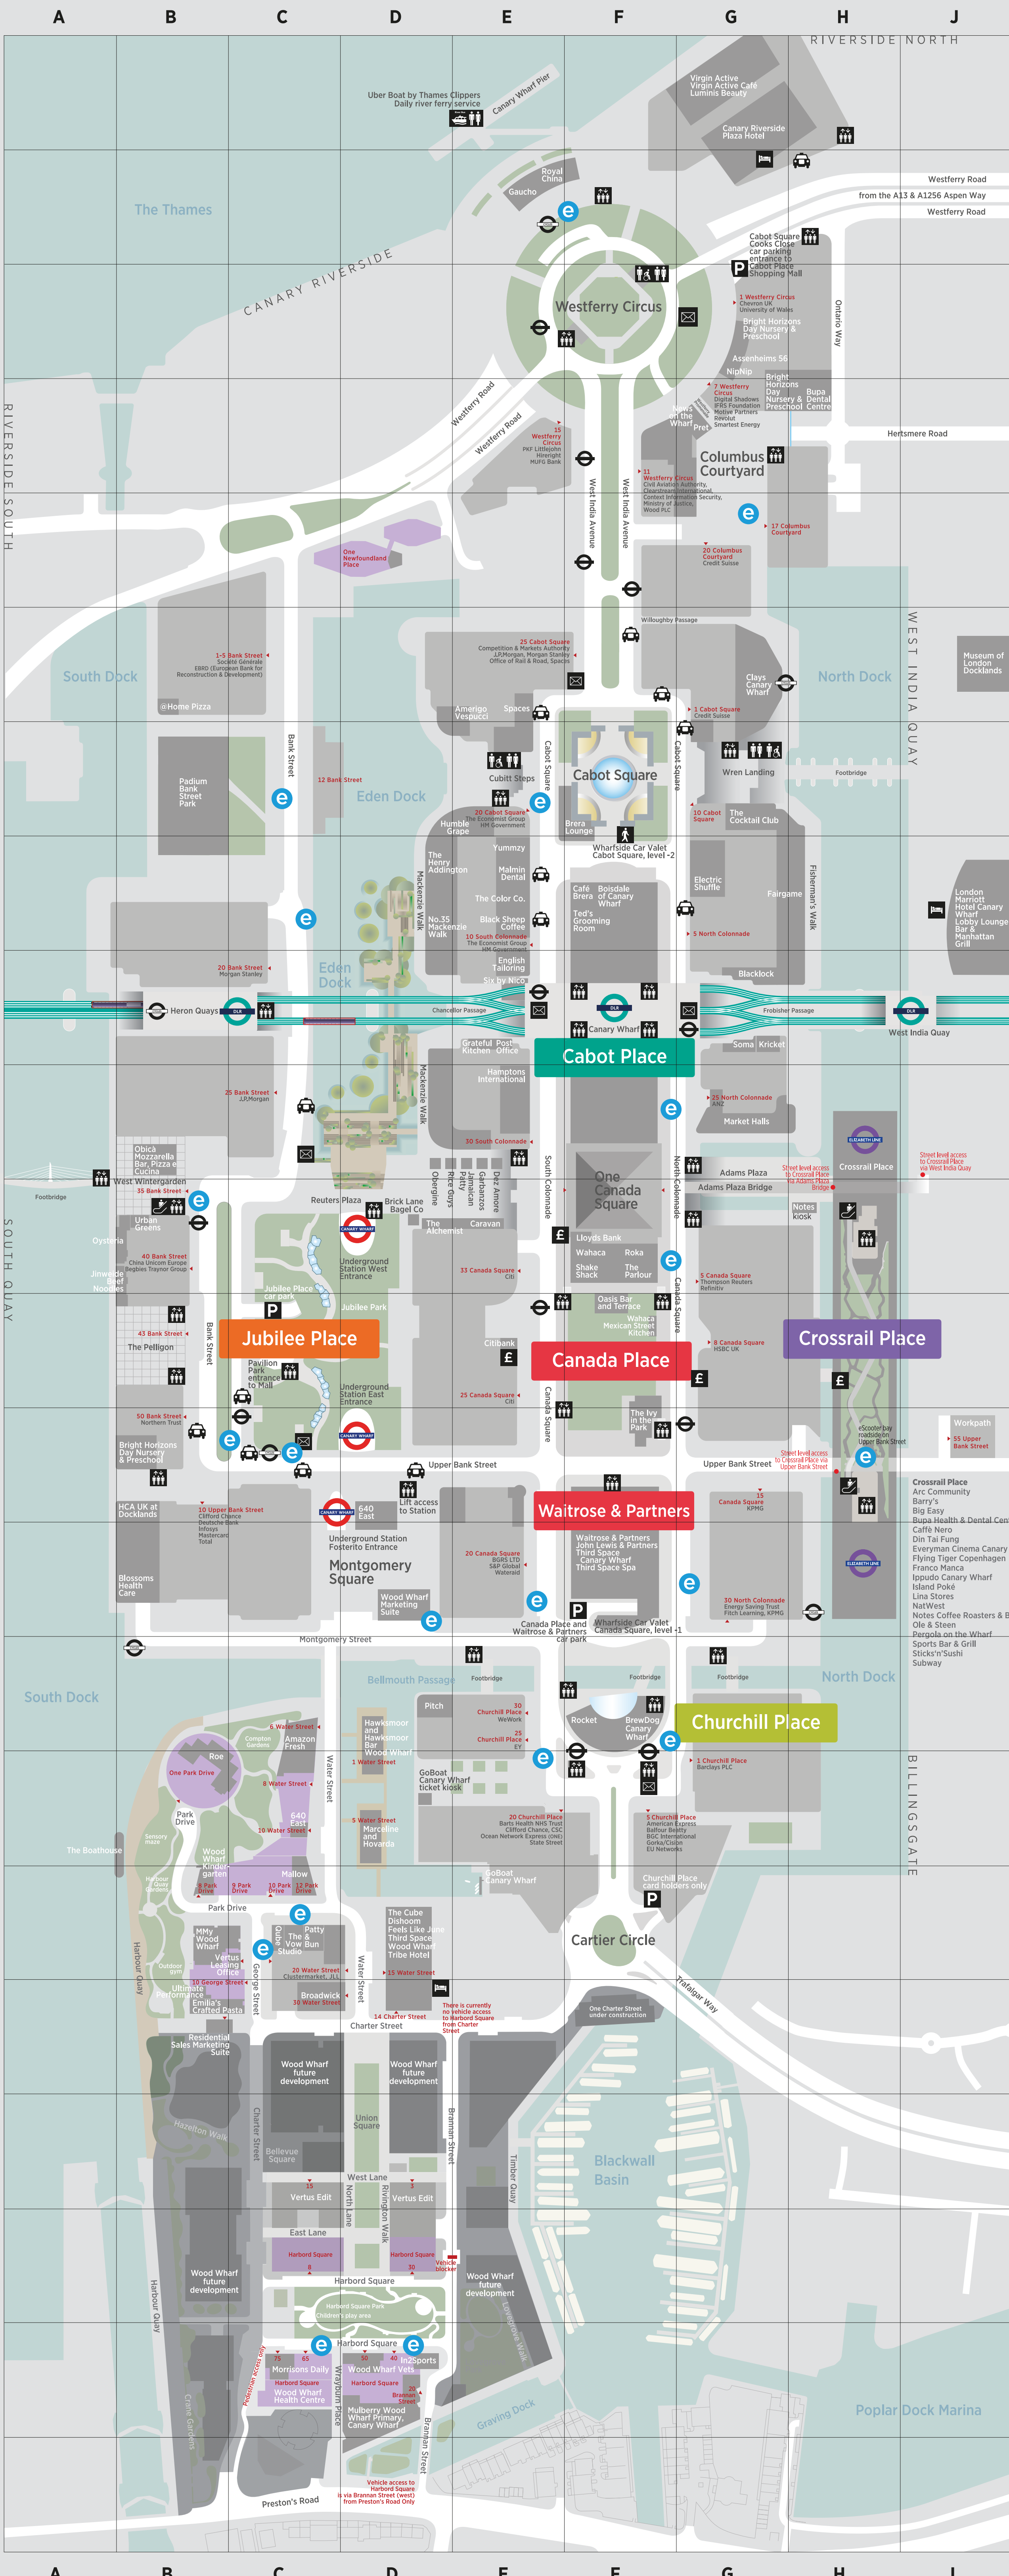

Canary Wharf Estate

Street Retail and Office Tenants. See Shopping Mall map page 1 for Shops, Restaurants, Cafés, Bars and Services.
The Estate is fully accessible to wheelchair users.

Street Retail

Shops

Restaurants

- The Alchemist 11D
- Amigo Vespucci 6E
- Assenheims 56 3G
- 9Home Pizza 6B
- Big Easy 12H
- Blacklock 9G
- Boisdale of Canary Wharf 8F
- Caravan 11E
- Blacklock 9G
- Boisdale of Canary Wharf 8F
- Caravan 11E
- Bright Horizons Day Nursery & Preschool
- Electric Shuffie 8G
- Emilia's Crafted Pasta 19B
- Feels Like June 19D
- Franco Manca 12H
- Gaucha 2E
- Hawkmoor Wood Wharf 16D
- Howards 17D
- Humble Grape 7E
- Ippudo Canary Wharf 12H
- Island Poke 12H
- The Ivy in the Park 14F
- Juniwide Beef Noodles 11B
- Krickel 9G
- Manhattan Grill, London Marriott Hotel Canary Wharf 8J
- Marceline 17D
- No.35 Mackenzie Walk 8D
- Obica Mozarella Bar, Pizza e Cucina 10B
- Oysteria 11B
- The Parlour 11F
- Patty & Bun 12H
- Pergola on the Wharf 12H
- Pitch 16B
- Rocket 16F
- Roe 17B
- Roka 11F
- Royal China 2E
- Shake Shack 11F
- Six by Nico 9E
- Sports Bar & Grill 12H
- Sticks/Sushi 12H
- Urban Greens 11B
- Wahaca 11F
- Wahaca Mexican Street Kitchen 12F

Cafés & Bars

- 640 East 14D 17C
- The Alchemist 11D
- Blacklock 9G
- Black Sheep Coffee 8E
- The Bathhouse 17B
- Brera Lounge 7F
- BrewDog Canary Wharf 16F
- Brick Lane Bagel Co, kiosk 11D
- Café Brera 8F
- Café Nero 12H
- Caravan 11E
- The Cocktail Club 7G
- Dez Amore, kiosk 10E
- Feels Like June 18D
- Gaucha, kiosk 10E
- Oasis Bar and Terrace 12F
- Oberline, kiosk 10D
- Garbanzo, kiosk 10E
- The Henry Addington 8D
- Howards 17D
- Hawkmoor Bar Wood Wharf 16D
- Humble Grape 7E
- Jamaican Patty 10E
- Lobby Lounge Bar & Manhattan Grill 8J
- Market Halls 10G
- No.35 Mackenzie Walk 8D
- Notes Coffee Roasters & Bar 12H
- Notes Coffee Roasters, kiosk 7L
- Ole & Steen 11B
- Oysteria 11B
- Pergola on the Wharf 12H
- Pret 4G
- Rice Guys, kiosk 10D
- Sports Bar & Grill 12H
- Soma 9G
- Urban Greens 11B
- Vagabond 7E
- Virgin Active Café, Virgin Active, Canary Riverside 1G
- The Vow Studio 18C
- Waitrose & Partners 15F
- Yummy 8E

Services

Entertainment & Activities

- Clays Canary Wharf 6G
- East Wintergarden, Canary Wharf's event venue 12B
- Electric Shuffie 8G
- Everyman Cinema Canary Wharf 12H
- Fairgame 8H
- GoBoat Canary Wharf, ticket kiosk 17D
- Podium, Bank Street 7B
- Pitch 16B

Estate Residential

Offices Tenants

- One Canada Square 11F
- Adamson Associates Article 25
- BBVA (Banco Bilbao Vizcaya Argentaria) S.A.
- Brockfield Canary Wharf Group plc CWG (ELBP and CWML)
- Datonic
- Euler Hermes
- Equiland Europe Limited
- The Felix Project FIA
- Fisher Investments
- Fora
- General Optical Council
- Genomics England
- Hershey's
- Hexaware
- Hypervolt
- International Grains Council
- International Hydropower Association
- International Sugar Organization
- Kixy
- Level59
- Medical Defence Union
- Moody's Investors Service Ltd
- Objectway
- OKX
- Positive Energy
- Readin
- Reach plc
- Regus
- Rittal
- Tramontana
- Tuckers
- UCL School of Management
- Unimov
- Valero
- Wellnet
- Wood Fuel Services

The Estate

Estate buildings by postal address no.