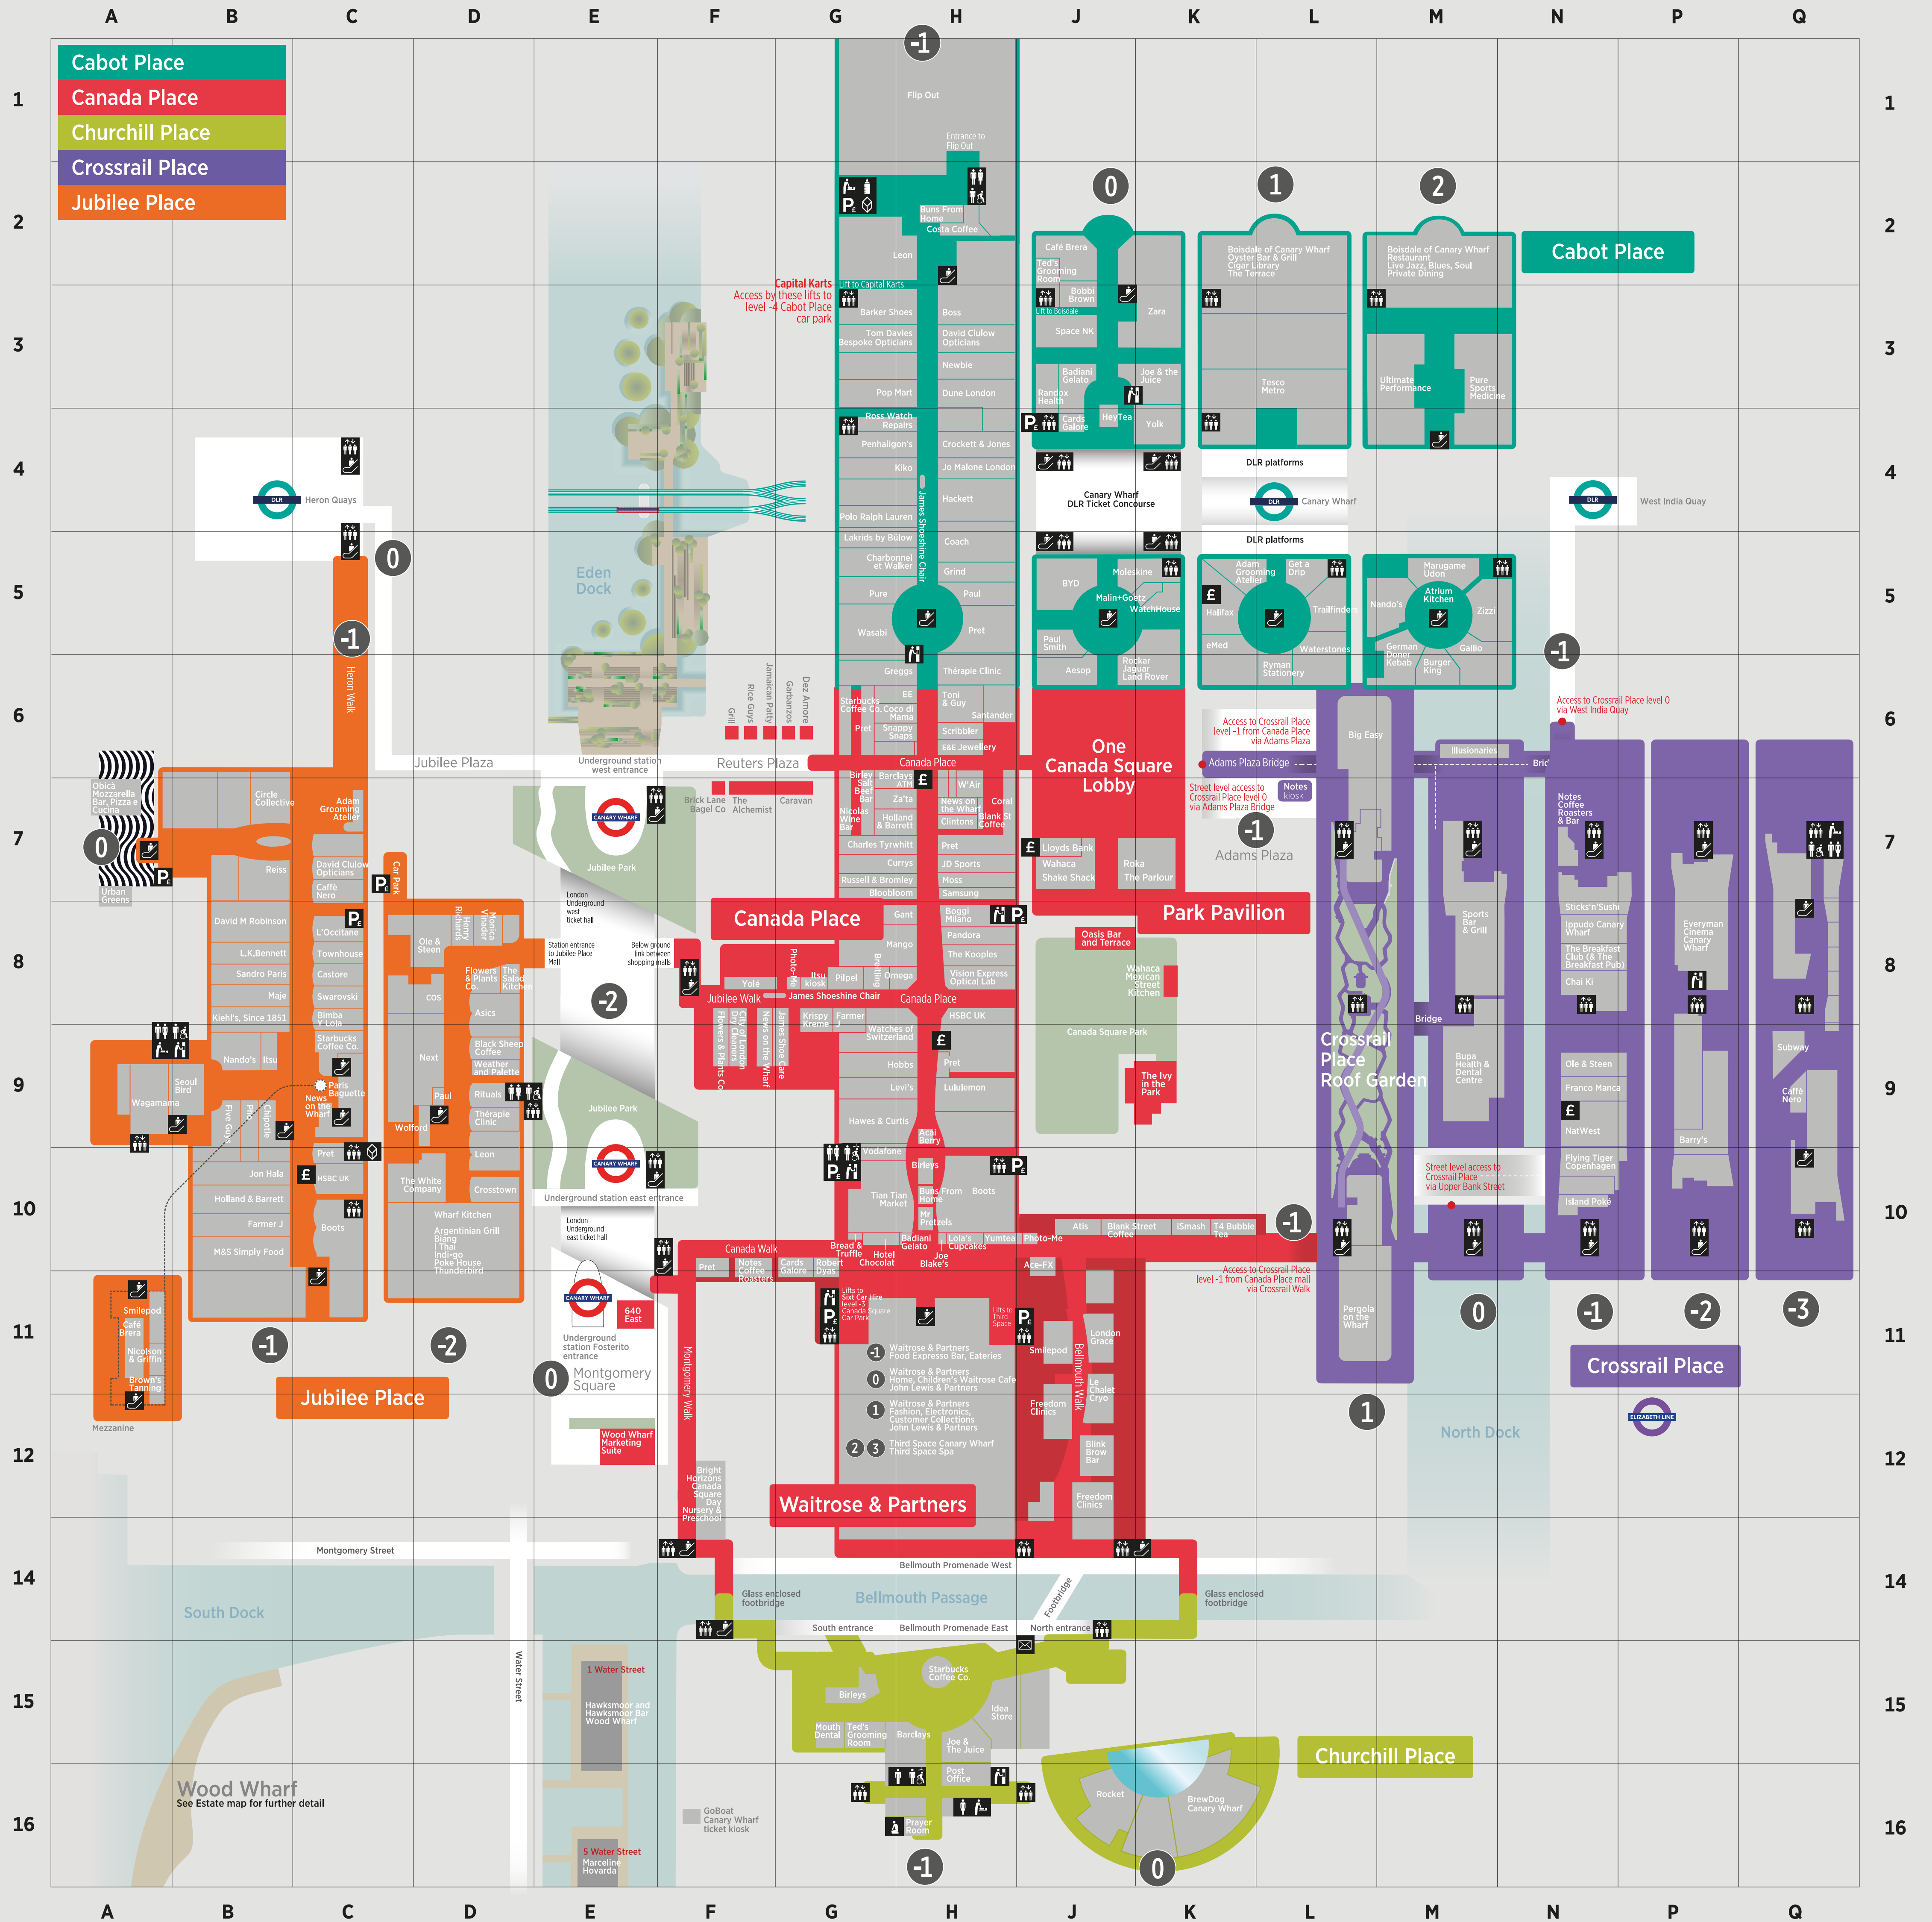

London Grace 11J

- Mouth Dental 15G
- NatWest 9N
- Nicholson & Griffin 11A
- Photo-Me 8G, 10J
- Post Office 16H
- The Prayer Room 16H
- Pure Sports Medicine 3M
- Randox Health 3J
- Rockar Jaguar Land Rover 6J
- Ross Watch Repairs 4H
- Santander 6H
- Sixt Car Hire, level -3, Canada Square Car Park, take lift at 11G
- Smilepod 11A, 11J
- Snappy Snaps 6H
- Ted's Grooming Room 2J, 15G
- Therapie Clinic 6H, 9D
- Third Space Canary Wharf 12H
- Third Space Spa 12H
- Tom Davies Bespoke Opticians 3H
- Toni & Guy 6H
- Townhouse 8C
- Trailfinders 5L
- Ultimate Performance 3M
- Vision Express Optical Lab 8H
- W'Air 7H
- Weather and Palette 9D
- Wood Wharf Marketing Suite 12E

Key to symbols

- Jubilee line
- Docklands Light Railway
- Elizabeth line
- Parking payment points
- Public toilet
- Disabled toilet
- Disabled toilet with hoist facilities
- Escalator
- Parent baby changing
- Parent baby feeding
- Prayer room
- Water filling stations
- Lift
- Elevator
- ATM
- Post box
- Amazon locker
- Free wifi available across Canary Wharf
- Floor level indicator 'Zero' equals street level

- Amazon Fresh 16C
- English Tailoring 9E
- Flying Tiger Copenhagen 12H
- John Lewis & Partners 15F
- Market Hall 10G
- MNY Wood Wharf 18B
- Morrison's Daily 22C
- News on the Wharf 4G
- The Quibe, Wood Wharf 18C, 18D
- Ted's Grooming Room 8F
- Waitrose & Partners 15F