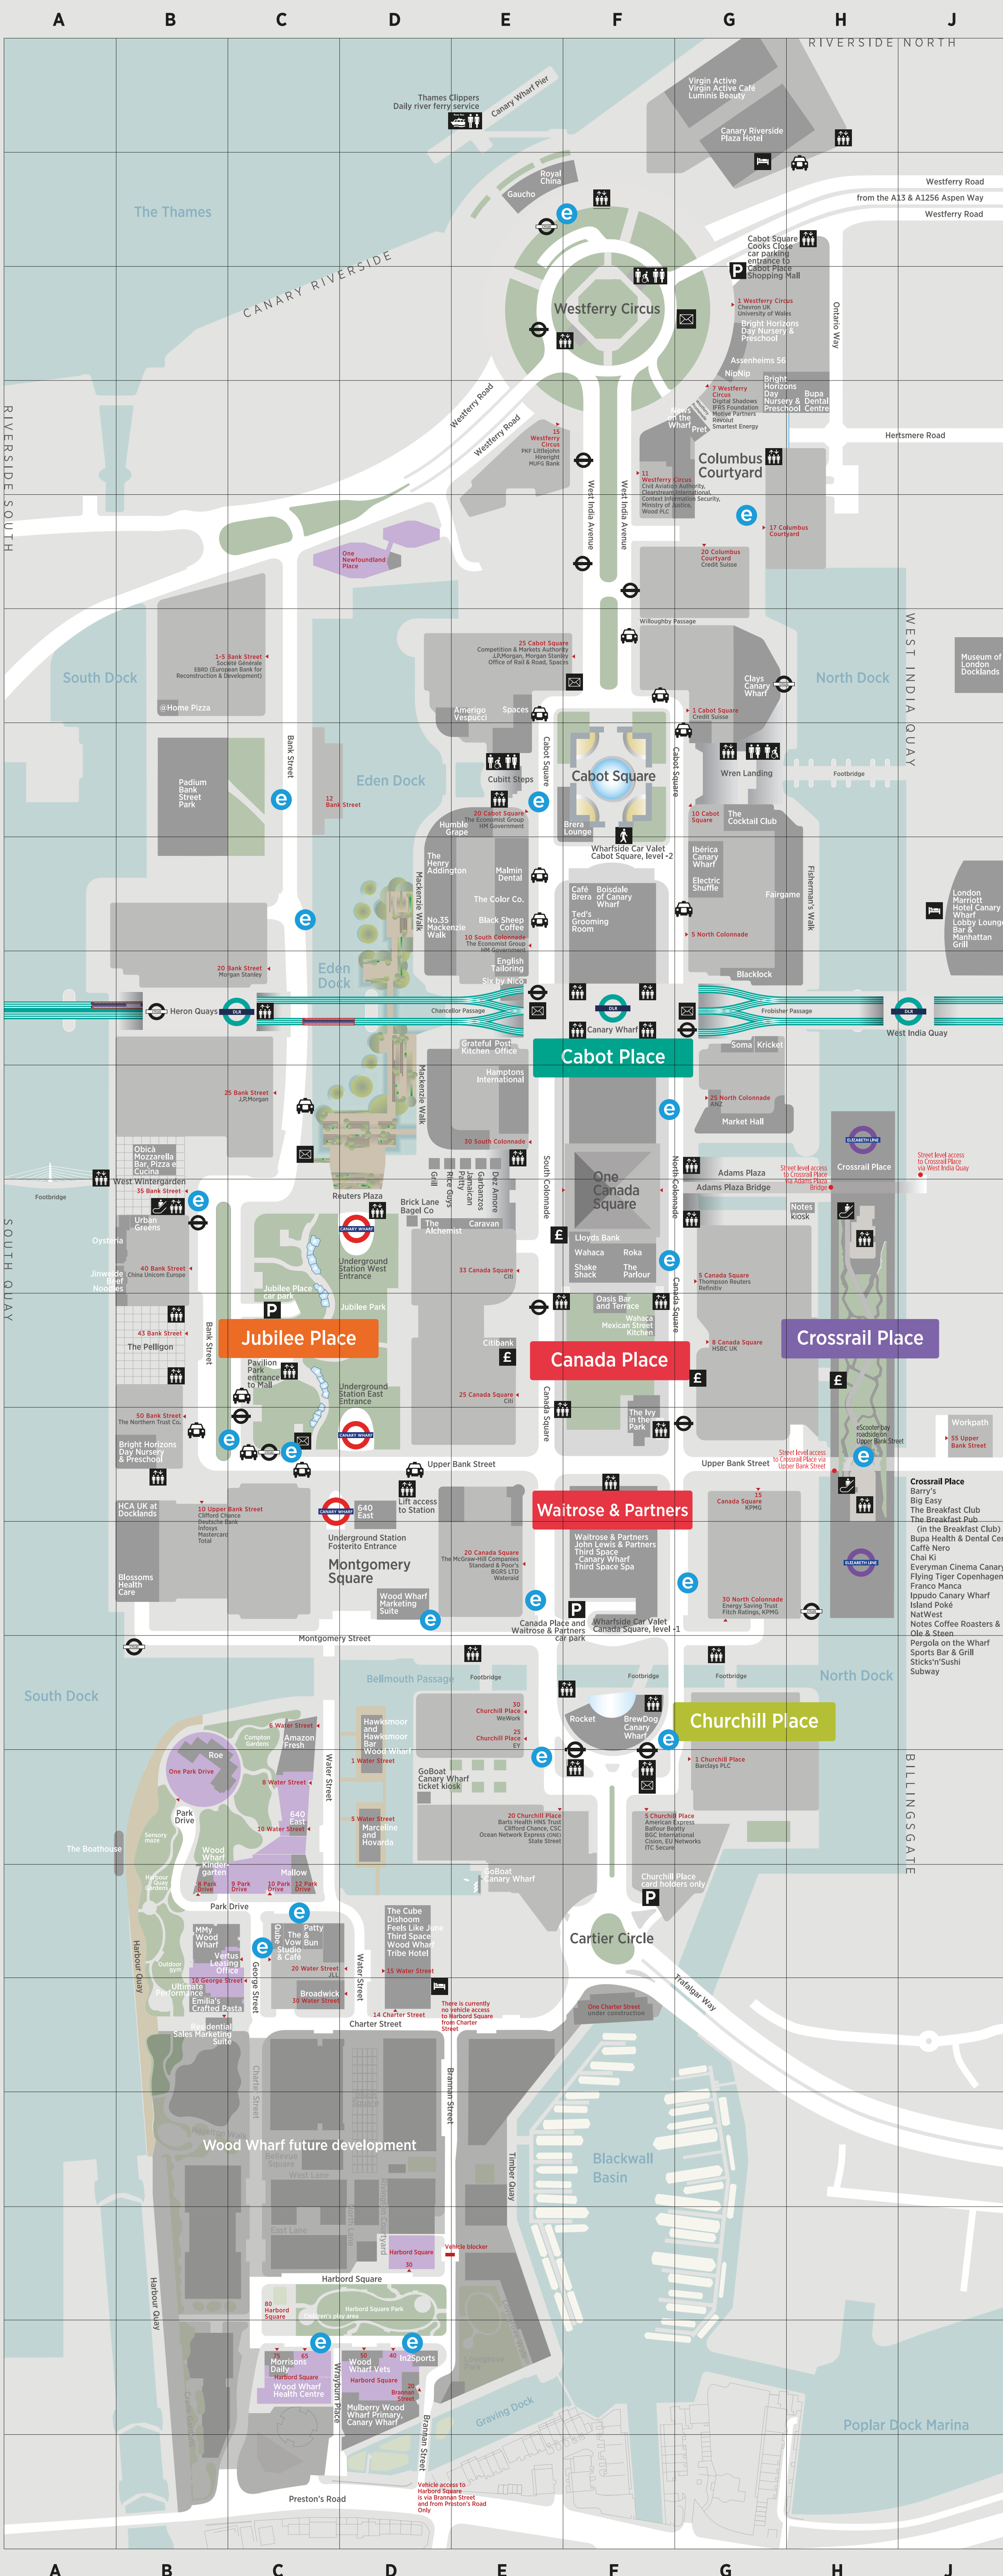

Canary Wharf Estate

Street Retail and Office Tenants. See Shopping Mall map page 1 for Shops, Restaurants, Cafés, Bars and Services.
The Estate is fully accessible to wheelchair users.

Street Retail

Shops

Restaurants

- The Alchemist 11D
- Amoroso Vespucci 6E
- Assensheim's 5G
- 6 Home Pizzas 6B
- Big Easy 12H
- Blacklock 9G
- Boisdale of Canary Wharf 8F
- The Breakfast Club 12H
- Caravan 11E
- Chai Ki 12H
- Disshoom 18D
- Electric Shuffle 8G
- Emilia's Crafted Pasta 19B
- Feels Like June 19D
- Franco Manca 12H
- Gaucha 2E
- Hawksmoor Wood Wharf 16D
- Howard's 17D
- Humble Grape 7E
- Iberica Canary Wharf 8G
- Ippudo Canary Wharf 12H
- Island Poke 12H
- The Ivy in the Park 14F
- Juniweide Beef Noodles 11B
- Krickett 9G
- Manhattan Grill, London Marriott Hotel Canary Wharf 8J
- Marceline 17D
- No.35 Mackenzie Walk 8D
- HCA 40 Bank Street 11B
- Ole & Steen 12H
- Oysteria 11B
- The Parlour 11F
- Patty & Bun 18C
- Pergola on the Wharf 12H
- Rocket 16F
- Roe 17B
- Roka 11F
- Royal China 2E
- Shake Shack 11F
- Six by Nico 9E
- Sports Bar & Grill 12H
- Soma 9G
- Urban Greens 11B
- Wahaca 11F
- Wahaca Mexican Street Kitchen 12F

Cafés & Bars

- 640 East 14D, 17C
- The Alchemist 11D
- Blacklock 9G
- Black Sheep Coffee 8E
- The Boat House 17B
- The Breakfast Pub (in The Breakfast Club) 12H
- Brera Lounge 7F
- BrewDog Canary Wharf 16F
- Brick Lane Bagel Co, kiosk 11D
- Café Brera 8F
- Café Nero 12H
- Caravan 11E
- The Cocktail Club 7G
- Dez Amore, kiosk 10E
- Disshoom 18D
- Feels Like June 18D
- Garbanzos, kiosk 10E
- Quais Bar and Terrace 12F
- Grateful Kitchen (within Post Office) 9E
- Grill, kiosk 10D
- The Henry Addington 8D
- Howard's 17D
- Hawksmoor Bar Wood Wharf 16D
- Humble Grape 7E
- Jamaican Patty 10E
- Lobby Lounge Bar & Manhattan Grill 8J
- No.35 Mackenzie Walk 8D
- Marceline 17D
- Notes Coffee Roasters & Bar 12H
- Ole & Steen 12H
- Oysteria 11B
- Pergola on the Wharf 12H
- Rice Guys, kiosk 10D
- Sports Bar & Grill 12H
- Soma 9G
- Soma 9G
- Urban Greens 11B
- Vagabond 7E
- Virgin Active Café, Virgin Active, Canary Riverside 1G
- The Voy Studio & Café 18C
- Waitrose & Partners 15F

Services