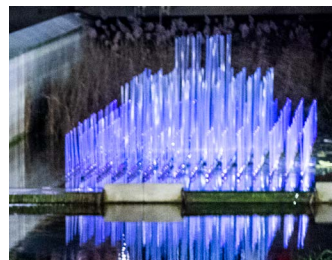

E We Could Meet by Martin Richman
Crossrail Place, Level -1, Quayside