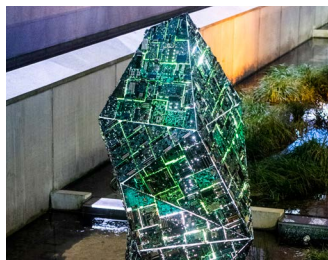

F Elantica 'The Boulder' by Tom&Lien Dekyvere
Crossrail Place, Level -1, Quayside

Canary Wharf is home to the UK's largest free to visit outdoor Public Art collection. Scan here to find out more.

All areas are accessible via lifts. All toilets are fully accessible. Baby change found only in indoor facilities. Please ask a member of staff for assistance if required. Please be aware that some installations have flashing lights. In adverse weather conditions we may close installations for safety reasons. All details correct at time of print. The most up to date advice and event details can be found at canarywharf.com