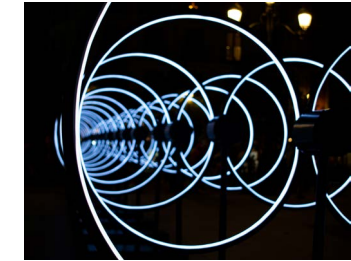

11 Kinetic Perspective by Juan Fuentes
Water Street

12 Geist by This is Loop
Union Square

13 Idle Time by Marcus Lyall
Union Square

A Bit.fall by Julius Popp
Chancellor Passage

B The Clew by Ottotto
Cubitt Bridge