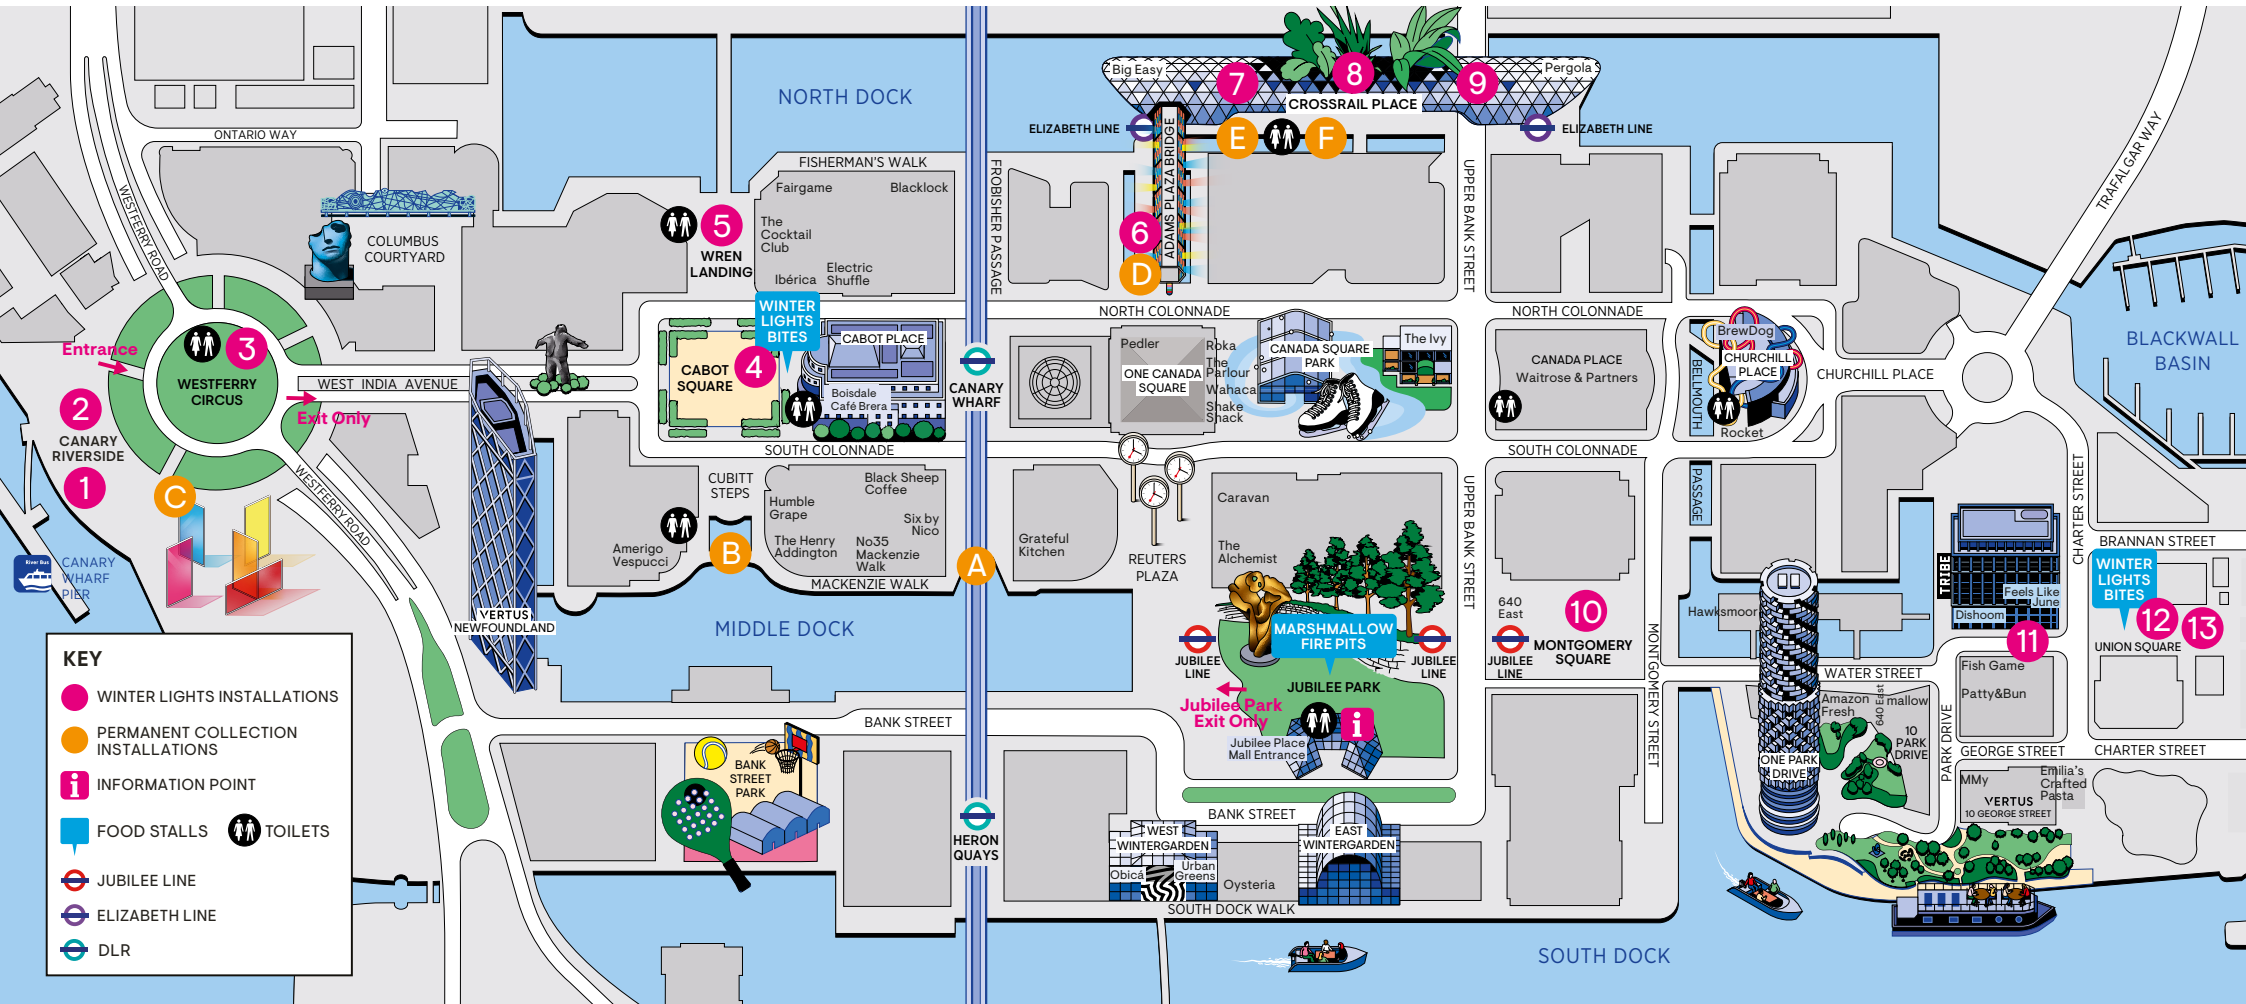

WINTER LIGHTS

Spectacular light installations and immersive art at Canary Wharf

Wed 17 – Sat 27 January 2024
5 – 10pm
Free

KEY

- WINTER LIGHTS INSTALLATIONS
- PERMANENT COLLECTION INSTALLATIONS
- i INFORMATION POINT
- FOOD STALLS ♿ TOILETS
- ⊖ JUBILEE LINE
- ⊖ ELIZABETH LINE
- ⊖ DLR

- 1 **On the Wave of Light**
  Riverside
- 2 **Neuron**
  Riverside
- 3 **Sign**
  Westferry Circus
- 4 **LES OISEAUX**
  Cabot Square
- 5 **Marbles**
  Wren Landing

- 6 **The Peace Poem**
  Adams Plaza
- 7 **Vessels**
  Crossrail Place Roof Garden (West End)
- 8 **Biophilia**
  Crossrail Place Roof Garden
- 9 **In-Between**
  Crossrail Place Roof Garden (East End)
- 10 **Submergence**
  Montgomery Square

- 11 **Kinetic Perspective**
  Water Street
- 12 **Geist**
  Union Square
- 13 **Idle Time**
  Union Square
- A **Bit.fall**
  Chancellor Passage
- B **The Clew**
  Cubitt Bridge

- C **Shine Your Colours**
  Riverside
- D **Captivated by Colour**
  Adams Plaza Bridge
- E **We Could Meet**
  Crossrail Place, Level -1, Quayside
- F **Elantica 'The Boulder'**
  Crossrail Place, Level -1, Quayside

DOWNLOAD OUR CANARY WHARF APP

Access everything you need to know about Canary Wharf, including exclusive Winter Lights offers.