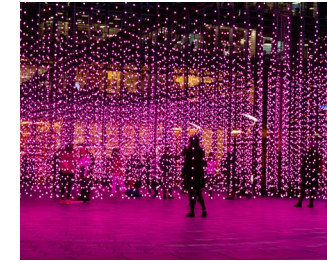

10 Submergence by Squidsoup
Montgomery Square