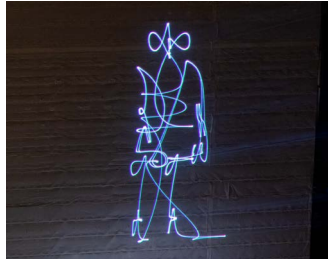

11 Kinetic Perspective by Juan Fuentes
Water Street

12 Geist by This is Loop
Union Square

13 Idle Time by Marcus Lyall
Union Square

A Bit.fall by Julius Popp
Chancellor Passage

B The Clew by Ottotto
Cubitt Bridge