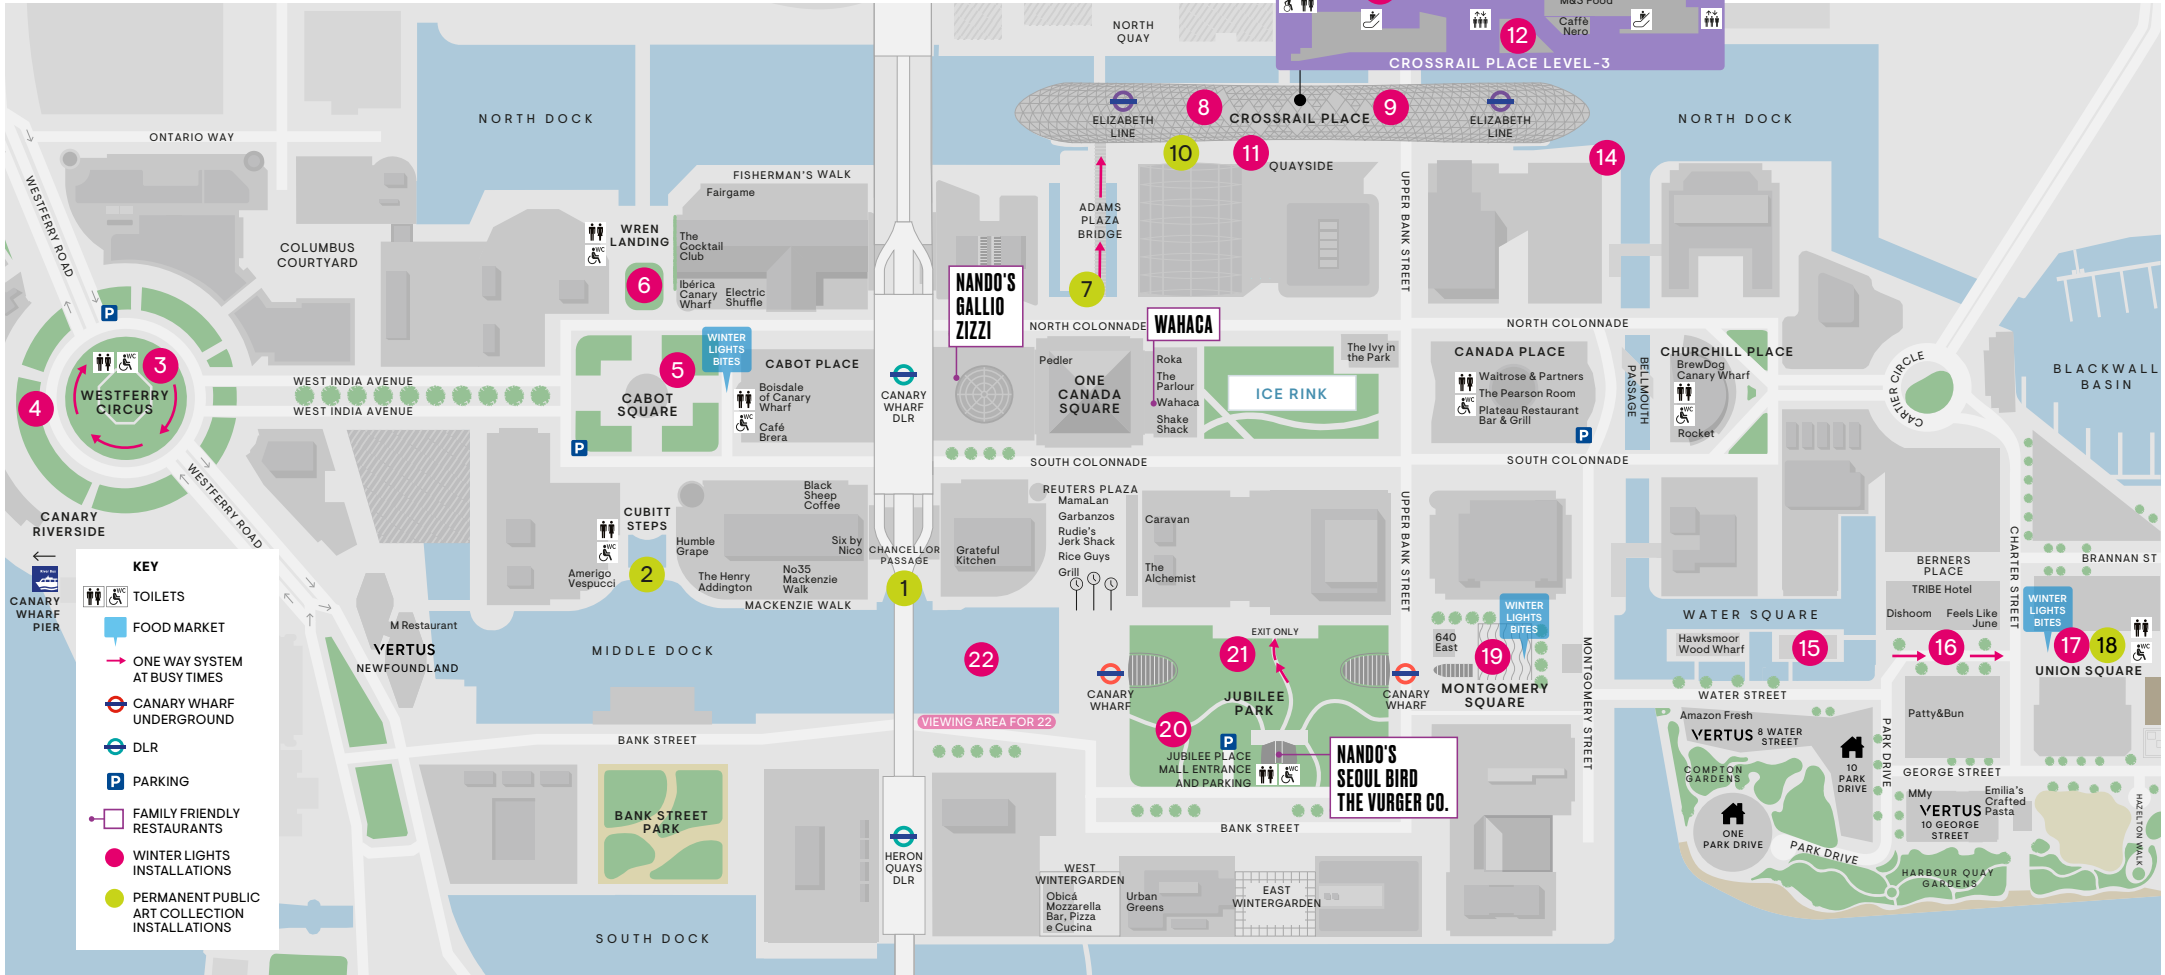

## THE FAMILY-FRIENDLY TOUR

Spectacular light installations and immersive art at Canary Wharf

Wed 18 – Sat 28 January 2023  
5 – 10pm / Free

**1 Bit.fall**  
Chancellor Passage

**2 The Clew**  
Cubitt Steps

**3 PING**  
Westferry Circus

**4 Permafrost –Sleeping Giants**  
Canary Riverside

**5 Continuum**  
Cabot Square

**6 The Stars Come Out at Night**  
Wren Landing

**7 Captivated by Colour**  
Adams Plaza Bridge (Level 0)

**15 Glories**  
Water Street

**16 Anima**  
Water Street

**17 Toroid**  
Union Square

**18 Lightbenches 'Classic'**  
Union Square

**19 Emergence**  
Montgomery Square

**20 Fluorescent Firs**  
Jubilee Park

22 Floating Earth by Luke Jerram  
Middle Dock

Bringing the whole family along? Dine at one of these family-friendly restaurants en-route.

**GALLIO**  
Atrium Kitchen, Cabot Place

**NANDO'S**  
Cabot Place, Atrium Kitchen & Jubilee Place