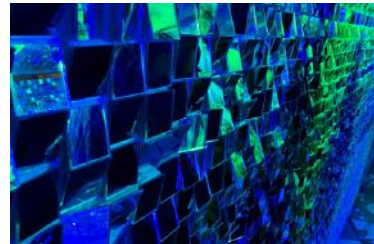

13 in[visible] by Daniel Popescu
Crossrail Place (Level -3)