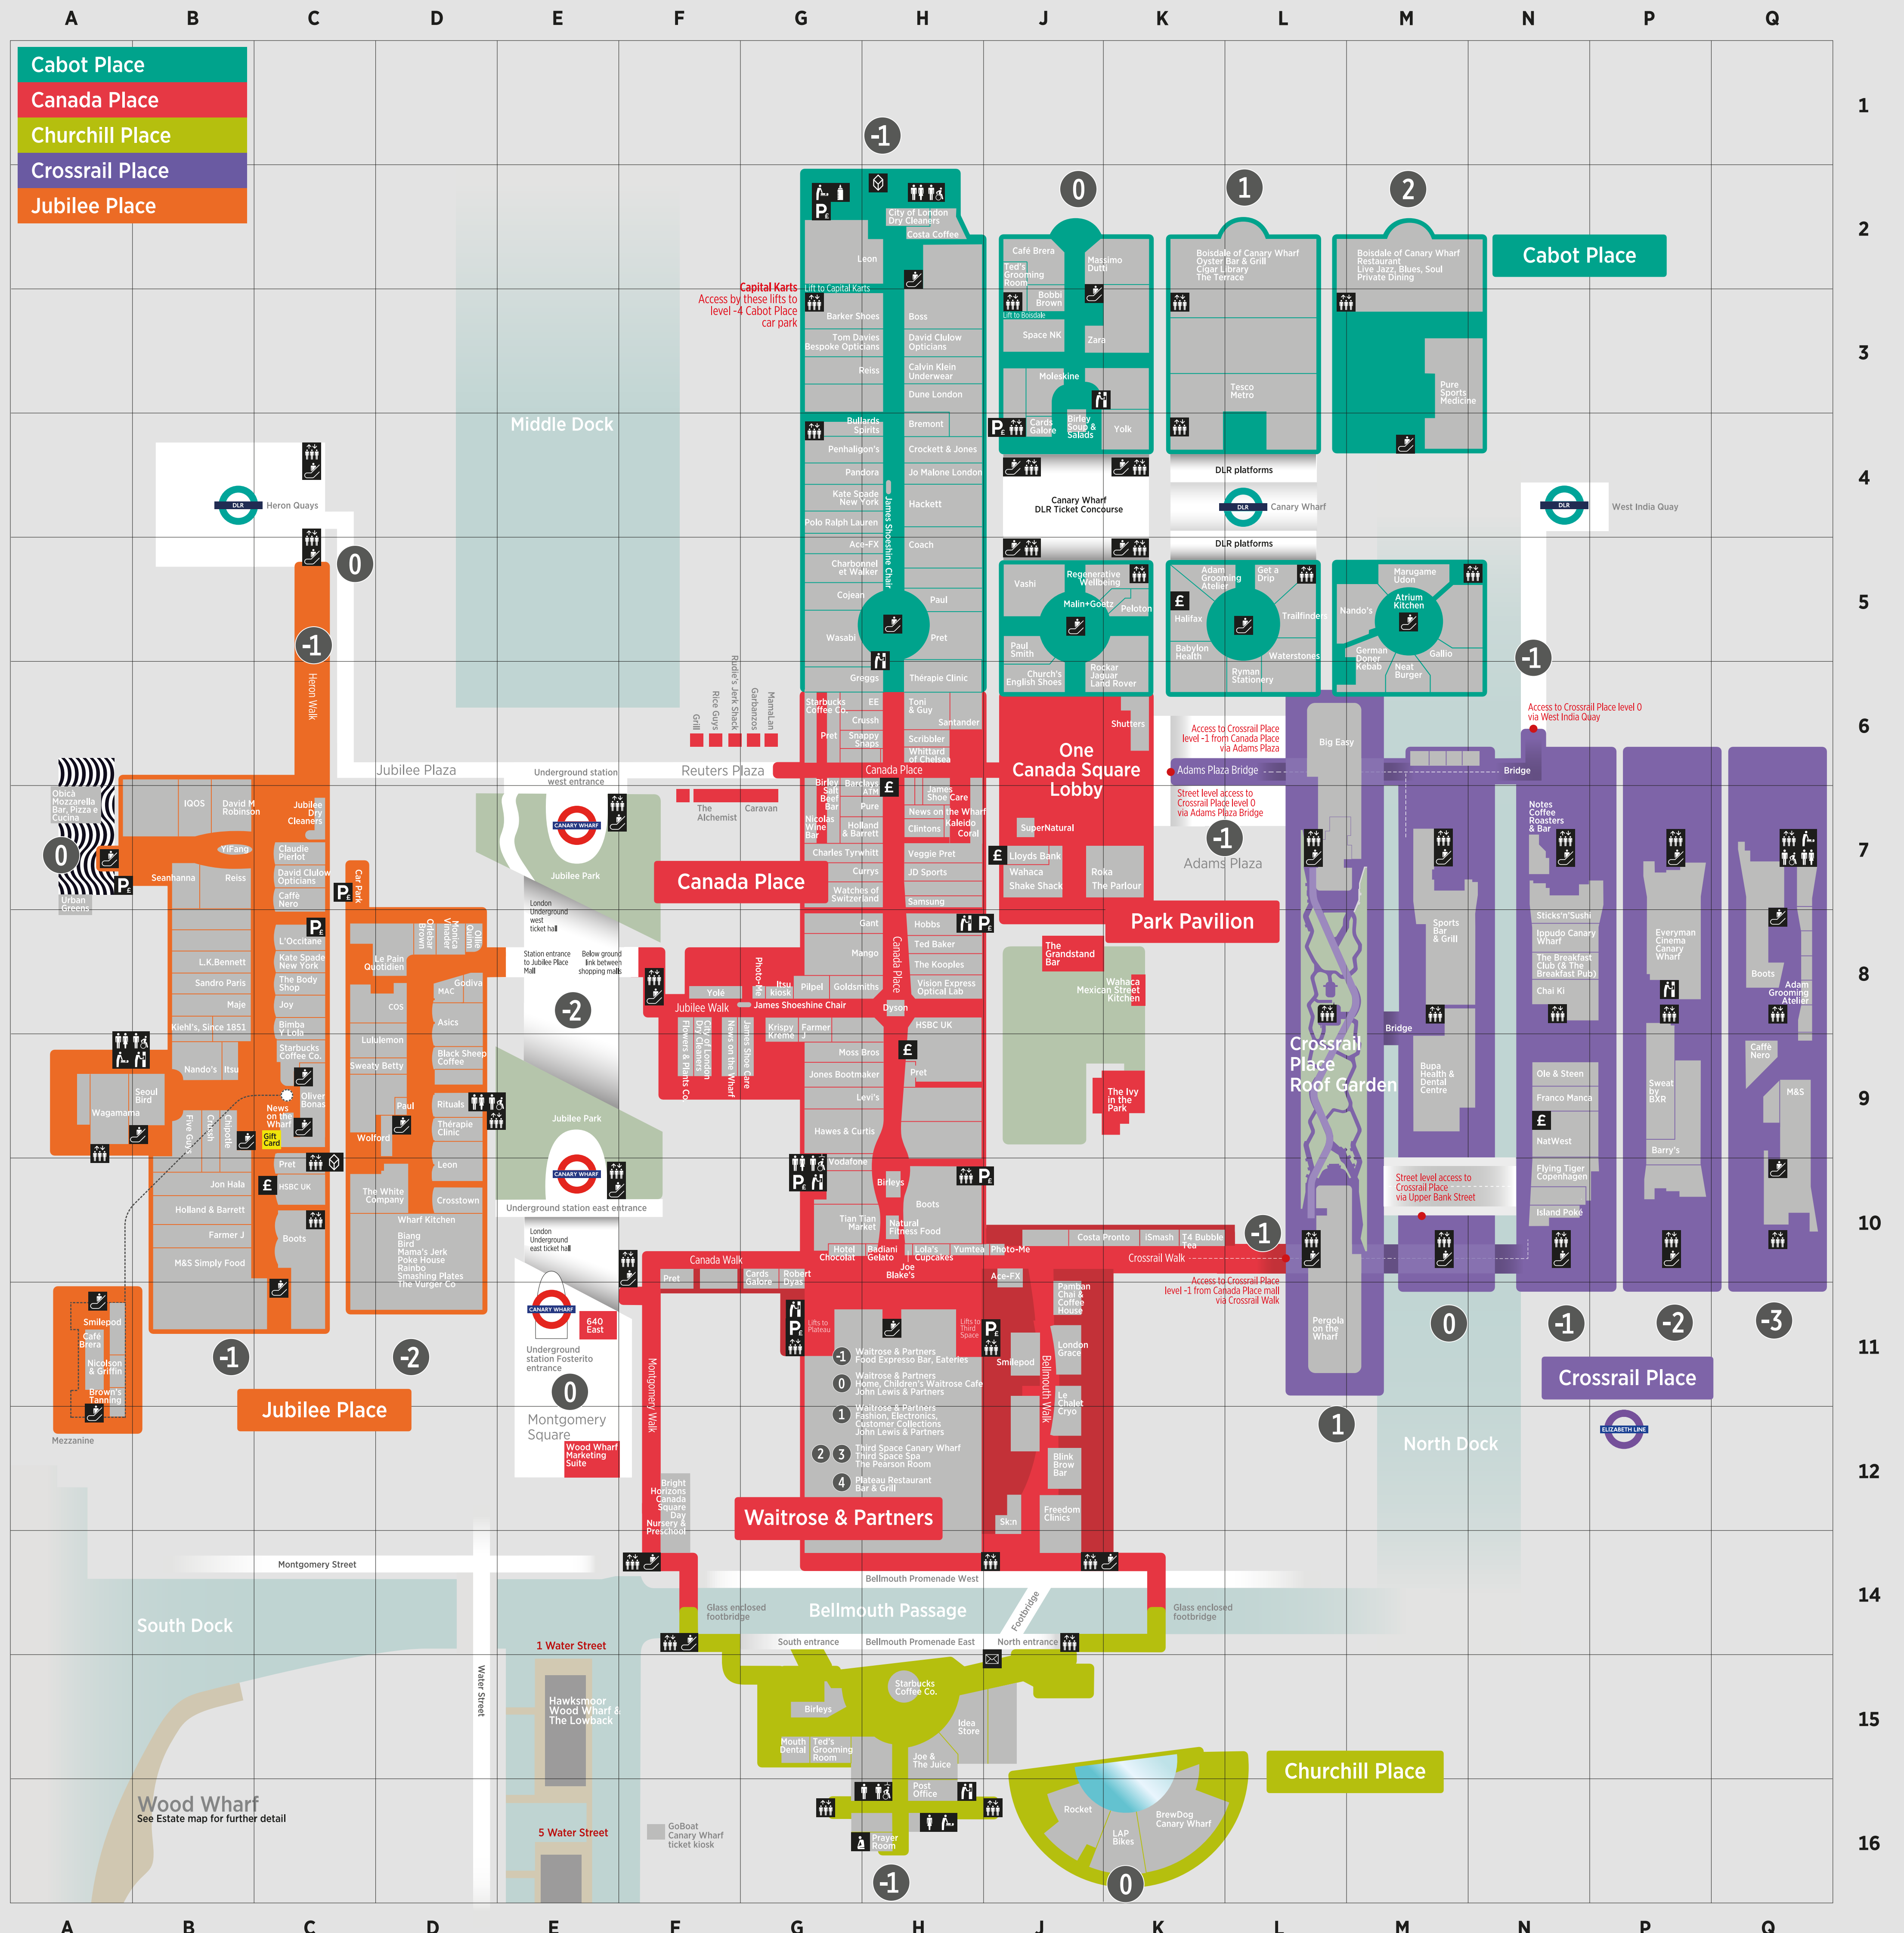

### Services

- Ace-Fx 5H, 10J
- Adam Grooming Atelier 5K, 8Q coming soon
- Babylon Health 5K
- Barclays Bank ATM 6H
- Barry's 9P
- Blink Brow Bar 12J
- Boots 8Q coming soon, 10C, 10H
- Bright Horizons Canada Square
- Day Nursery & Preschool 12F
- Brown's Tanning 11A
- Bupa Health & Dental Centre 9M
- City of London Dry Cleaners 2H, 8F
- Coral 7H
- David Clulow Opticians 3H, 7C
- Freedom Clinics 12J
- Get a Drip 5L
- Halifax 5K
- HSBC UK 8H, 10C
- Idea Store 15H
- iSmash 10K
- James Shoe Care 7H, 8G
- James Shoeshine Chair 4H, 8G
- Jon Hala 10B
- Jubilee Dry Cleaners 7C
- LAP Bikes 16K
- Le Chalet Cryo 11J
- Lloyds Bank 7J
- Mouth Dental 15G

- NatWest 9N
- Nicholson & Griffin 11A
- Photo-Me 8G, 10J
- Post Office 16H
- The Prayer Room 16H
- Pure Sports Medicine 3M
- Regenerative Wellbeing 5J
- Rockar Jaguar Land Rover 6J
- Santander 6H
- Seanhanna 7B
- Skin 12J
- Smilepod 11A, 11J
- Snappy Snaps 6H
- Sweat by BXR 9P
- Ted's Grooming Room 2J, 15G
- Therapie Clinic 6H, 9D
- Third Space Canary Wharf 12H
- Third Space Spa 12H
- Tom Davies Bespoke Opticians 3H
- Toni & Guy 6H
- Trailfinders 5L
- Vision Express Optical Lab 8H
- Wood Wharf Marketing Suite 12E

### Key to symbols

- Jubilee line
- Docklands Light Railway
- Elizabeth line
- Escalator
- Lift
- Parking payment points
- Public toilet
- Disabled toilet
- Disabled toilet with hoist facilities
- Water filling stations
- ATM
- Post box
- Parent baby changing
- Parent baby feeding
- Prayer room
- Canary Wharf Shopping Gift Card kiosk
- Amazon locker
- Free wifi available across Canary Wharf
- Floor level indicator 'Zero' equals street level