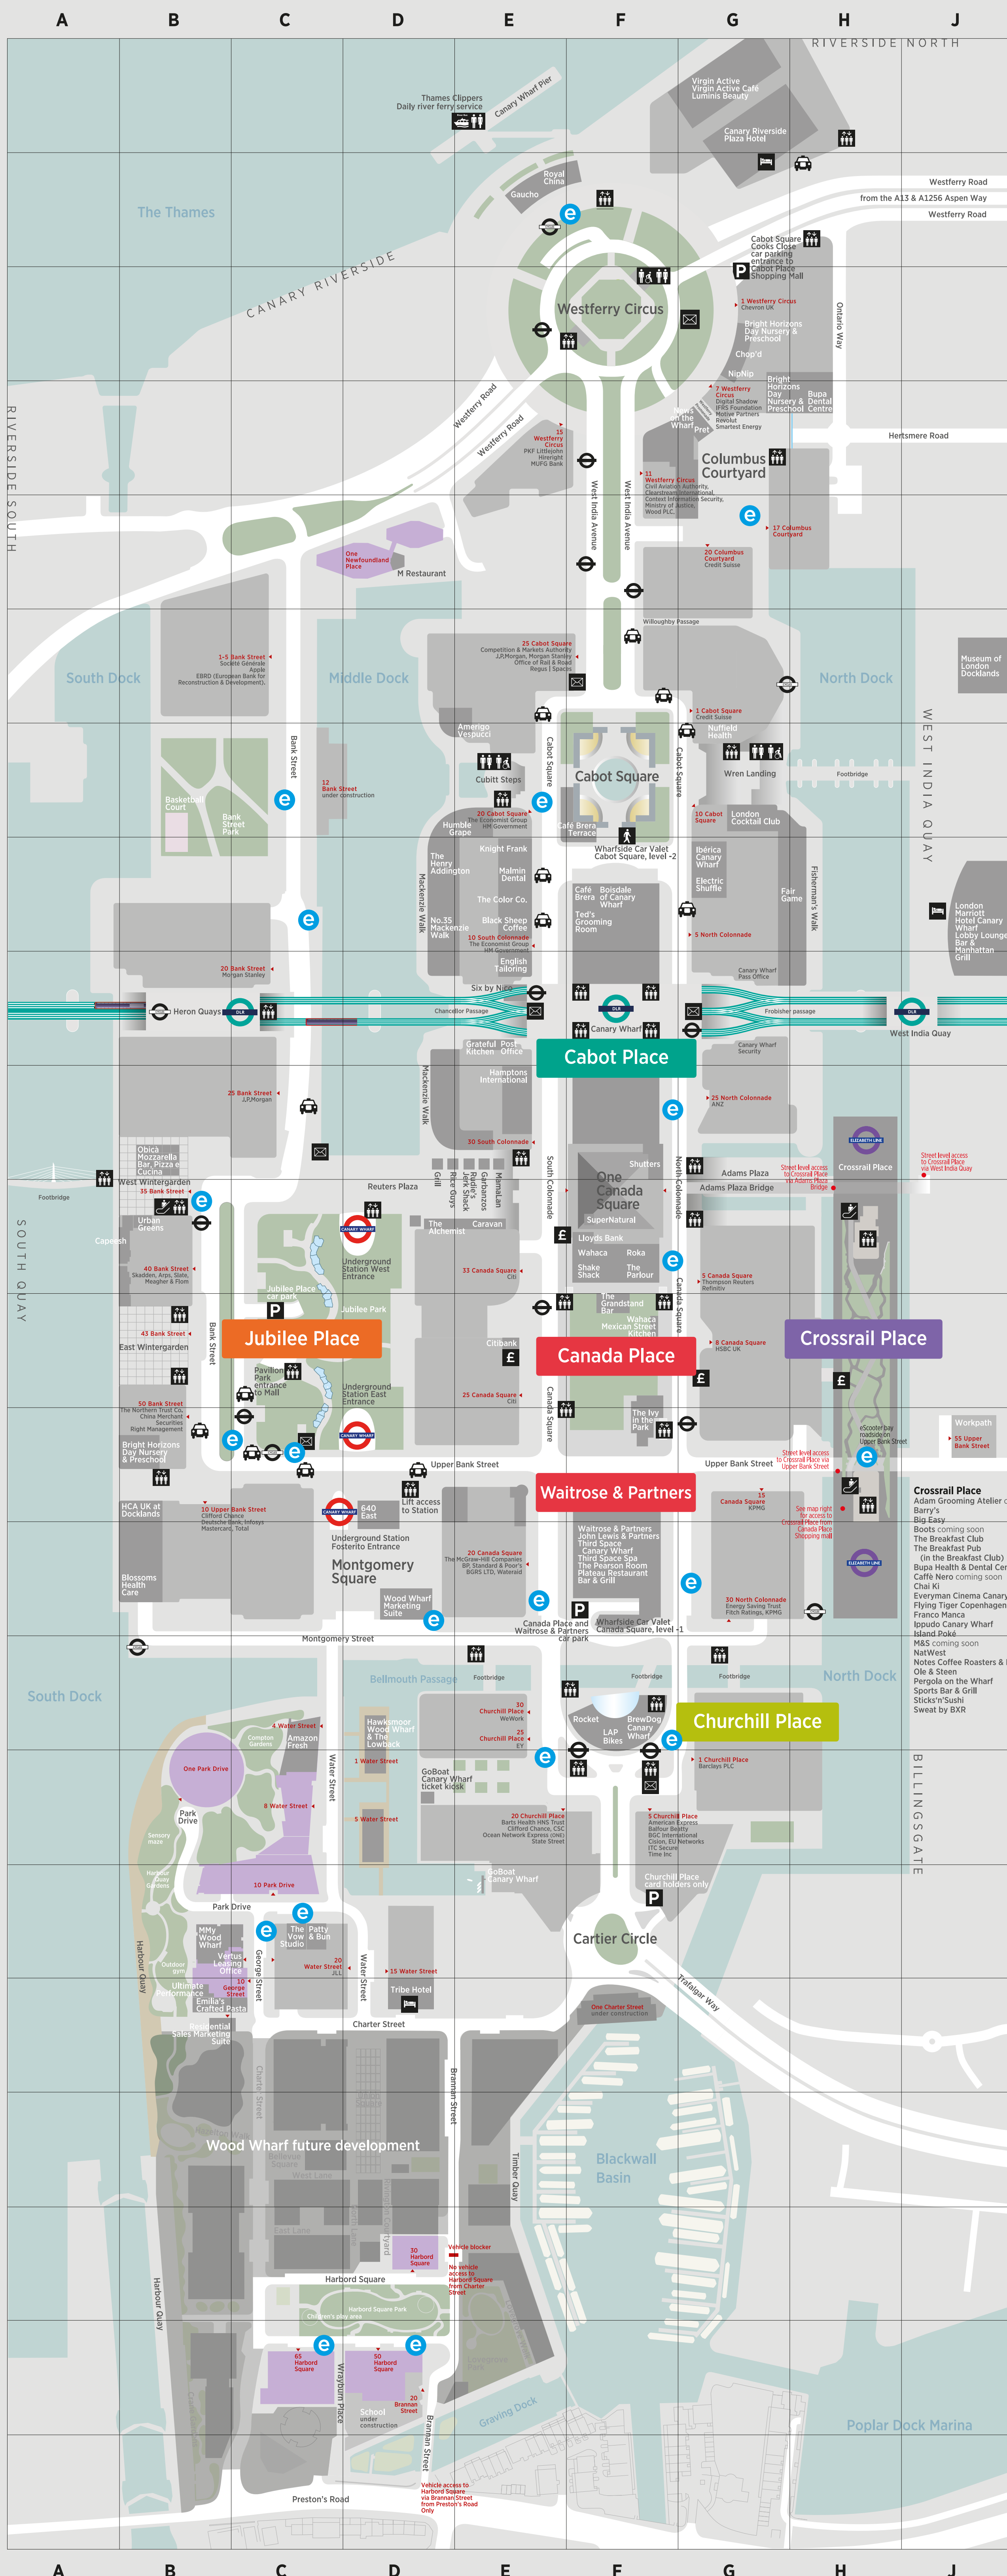

Canary Wharf Estate

CANARY WHARF
LONDON

Street Retail and Office Tenants. See Shopping Mall map page 1 for Shops, Restaurants, Cafés, Bars and Services.
The Estate is fully accessible to wheelchair users.

Street Retail

Shops

Restaurants

Cafés & Bars

Services

Entertainment & Activities

Estate Residential

- Residential Sales Marketing Suite 19B
- Vertus Leasing Office 18C

Key to symbols

- Jubilee line
- Docklands Light Railway
- Elizabeth line
- Cycle hire station
- Bus Stops, Four bus routes, plus one night bus
- eScooter hire, there are 20 hire stations on the Estate
- Car parks
- Taxi Ranks, there are numerous ranks on the Estate
- River Bus daily river ferry service
- London City Airport 15 minutes by DLR
- Pedestrian access to car parks
- Public toilets
- Disabled toilets
- ATM
- Lift
- Escalator
- Post box
- Canary Riverside Plaza, London Marriott Hotel, Tribe Hotel Wood Wharf, coming soon
- Free Wifi in all public spaces across the Estate

Offices Tenants

One Canada Square 11F

- Adamson Associates (International) Ltd
- Article 25
- BBVA (Banco Bilbao Vizcaya Argentaria) S.A.
- Bellway Homes Ltd
- BNY Mellon
- Brookfield
- Canary Wharf Group plc
- Currencies Direct
- Daimatsu Diesel (Europe) Ltd
- Datonic
- Doctors of the World
- Doyle Clayton Solicitors
- Equilend Europe Limited
- Euler Hermes
- FIA
- Fisher Investments
- Genomics
- Hamro plc
- International Grains Council
- International Hydropower Association
- International Sugar Organization
- Level39
- Medical Defence Union
- MetLife Investments Ltd
- Moody's Investors Service Ltd
- The Office Group
- Pinnacle Wealth Management
- Piran
- RationalFX | Xendpay
- Reach plc
- Regus Spaces
- Rittal Ltd
- RSVP Media Response
- St James's Place Wealth Management
- Tramontana Asset Management
- UCL School of Management
- Unimoni
- Valero
- World Fuel Services

The Estate

Estate buildings by postal address

- One Bank Street 6C
- One Canada Square 11F
- One Charter Street 19F (Hotel under construction)
- One Newfoundland Place (residential) 5D
- One Park Drive (residential) 17B
- 1 Bank Street 6C
- 1 Cabot Square 6G
- 1 Canada Square 11F
- 1 Churchill Place 17G
- 1 Water Street 16D
- 1 Westferry Circus 3G
- 4 Water Street 16C
- 5 Bank Street 6C
- 5 Canada Square 11G
- 5 Churchill Place 17F
- 5 North Colonnade 8G
- 5 Water Street 17D
- 7 Westferry Circus 4G
- 8 Canada Square 12G
- 8 Water Street (residential) 17C
- 10 Cabot Square 7G
- 10 George Street (residential) 19C
- 10 Park Drive (residential) 18C
- 10 South Colonnade 8E
- 10 Upper Bank Street 14B
- 11 Westferry Circus 4F
- 12 Bank Street 7C
- 15 Canada Square 14G
- 15 Water Street 18D
- 15 Westferry Circus 4E
- 17 Columbus Courtyard 5G
- 20 Bank Street 9C
- 20 Brannan Street 22D (School under construction)
- 20 Cabot Square 7E
- 20 Canada Square 15E
- 20 Churchill Place 17E
- 20 Columbus Courtyard 5G
- 20 Water Street 18C
- 25 Bank Street 10C
- 25 Cabot Square 6F
- 25 Canada Square 12E
- 25 Churchill Place 16E
- 25 North Colonnade 10G
- 30 Churchill Place 16F
- 30 Harbord Square (residential) 21D
- 30 North Colonnade 15G
- 30 South Colonnade 10E
- 33 Canada Square 11E
- 35 Bank Street 11B
- 40 Bank Street 11B
- 50 Bank Street 14B
- 50 Harbord Square (residential) 22D
- 55 Upper Bank Street 14J
- 65 Harbord Square (residential) 22C