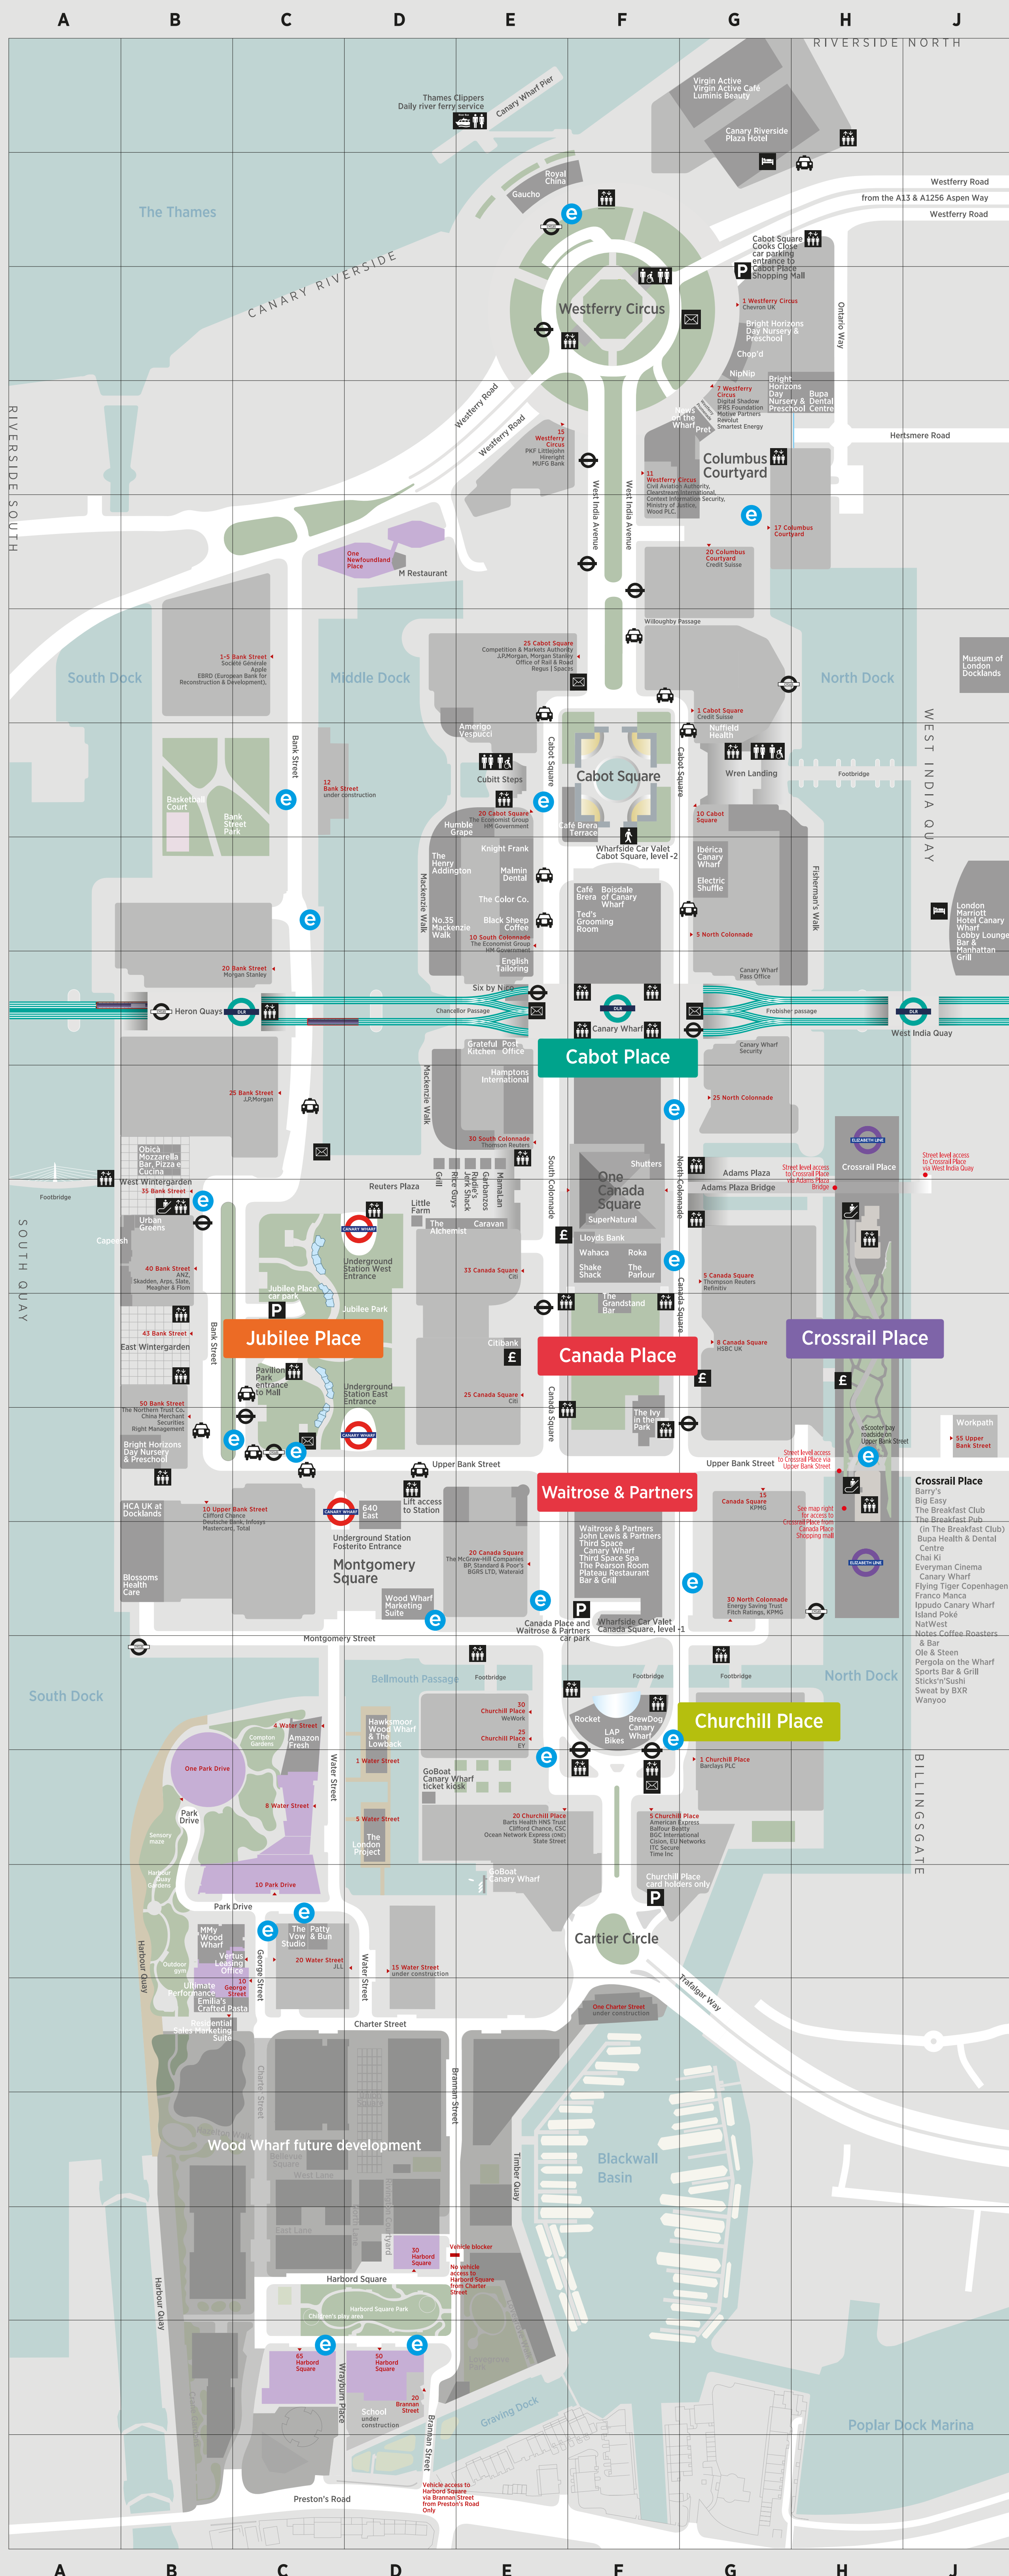

Canary Wharf Estate

Street Retail and Office Tenants. See Shopping Mall map page 1 for Shops, Restaurants, Cafés, Bars and Services.
The Estate is fully accessible to wheelchair users.

Street Retail

Shops

Restaurants

- The Alchemist 11D
- Amerigo Vespucci 7E
- Big Easy 12H
- Boside of Canary Wharf 8F
- The Breakfast Club 12H
- Capeesh, coming soon 11B
- Caravan 11E
- Chai Ki 12H
- Electric Shuffle 8G
- Emilia's Crafted Pasta 19B
- Financo Manca 12H
- Gaucha 2E
- Hawksmoor Wood Wharf 16D
- Humble Grape 7E
- Iberica Canary Wharf 8G
- Ippudo Canary Wharf 12H
- Island Poké 12H
- The Ivy in the Park 14F
- M Restaurant, coming soon 5D
- Manhattan Grill, London Marriott Hotel Canary Wharf 8J
- No.35 Mackenzie Walk 8D
- Olbia Mozzarella Bar, Pizza e Cucina 10B
- Ole & Steen 12H
- The Parlour 11F
- Patly & Bun, coming soon 18C
- The Pearson Room 15F
- Pergola on the Wharf 12H
- Plateau Restaurant, Bar & Grill 15F
- Rocket 16F
- Roka 11F
- Royal China 2E
- Shake Shack 11F
- Shutters 10F
- Six by Nico 9E
- Sports Bar & Grill 12H
- Sticks'n'Sushi 11B
- The London Project, coming soon 17D
- Urban Greens 11B
- Wahaca 11F

Cafés & Bars

- 640 East 14D
- The Alchemist 11D
- Black Sheep Coffee 8E
- The Breakfast Pub (on The Breakfast Club) 12H
- BrewDog Canary Wharf 16F
- Café Brera 8F
- Café Brera Terrace 7F
- Capeesh, coming soon 11B
- Caravan 11E
- Chop'd 3G
- Garbanos, kiosk 10E
- Grateful Kitchen (within Post Office) 9E
- Grill, kiosk 10D
- The Henry Addington 8D
- Humble Grape 7E
- Little Farm, kiosk 11D
- Lobby Lounge Bar & Manhattan Grill 8J
- No.35 Mackenzie Walk 8D
- MamaLan, kiosk 10E
- Notes Coffee Roasters & Bar 12H
- Ole & Steen 12H
- Pergola on the Wharf 12H
- Pret 4G
- Rice Guys, kiosk 10D
- Rudie's Jerk Shack, kiosk 10E
- Shutters 10F
- Sports Bar & Grill 12H
- SuperNatural 11F
- The Grandstand Bar 12F
- The London Project, coming soon 17D
- The Lowback (Hawksmoor Wood Wharf) 16D
- Urban Greens 11B
- Virgin Active, Canary Riverside 1G
- Waitrose & Partners 15F
- Wanyoo 12H

Services

- Amazon Fresh 16C
- Barry's 12H
- Blossoms Health Care 15B
- Bright Horizons Bank Street
- Day Nursery & Preschool 14B
- Bright Horizons Columbus Courtyard
- Day Nursery & Preschool 3G
- Bright Horizons Westferry Circus
- Day Nursery & Preschool 4G
- Bupa Dental Centre 4H
- Bupa Health & Dental Centre 12H
- Canary Riverside Plaza Hotel 1G
- Citibank 12E, 8E
- The Color Co. 8E
- Hampton's International 10E
- HCA UK at Docklands 14B
- Knight Frank 8E
- LAP Bikes 16F
- Lloyds Bank 11F
- London Marriott Hotel Canary Wharf 8J
- Luminis Beauty, Virgin Active, Canary Riverside 1G
- Malmind Dental, coming soon 8E
- Mix Wood Wharf, coming soon 18B
- Museum of London Docklands, West India Quay 6J
- NatWest 12H
- NipNip 3G
- Nuffield Health 7G
- Post Office 9E
- Residential Sales Marketing Suite 19B
- Sweat by BXR 12H
- Ted's Grooming Room 8F
- Third Space Canary Wharf 15F
- Third Space Spa 15F
- Ultimate Performance, coming soon 19B
- Vertus Leasing Office 18C
- Virgin Active, Canary Riverside 1G
- The Yow Studio 18C
- Wharfside Car Valet, Cabot Square, level -2 8F
- Wharfside Car Valet, Canary Square, level -1 15F
- Wood Wharf Marketing Suite 15D
- Workpath 14J

Entertainment & Activities