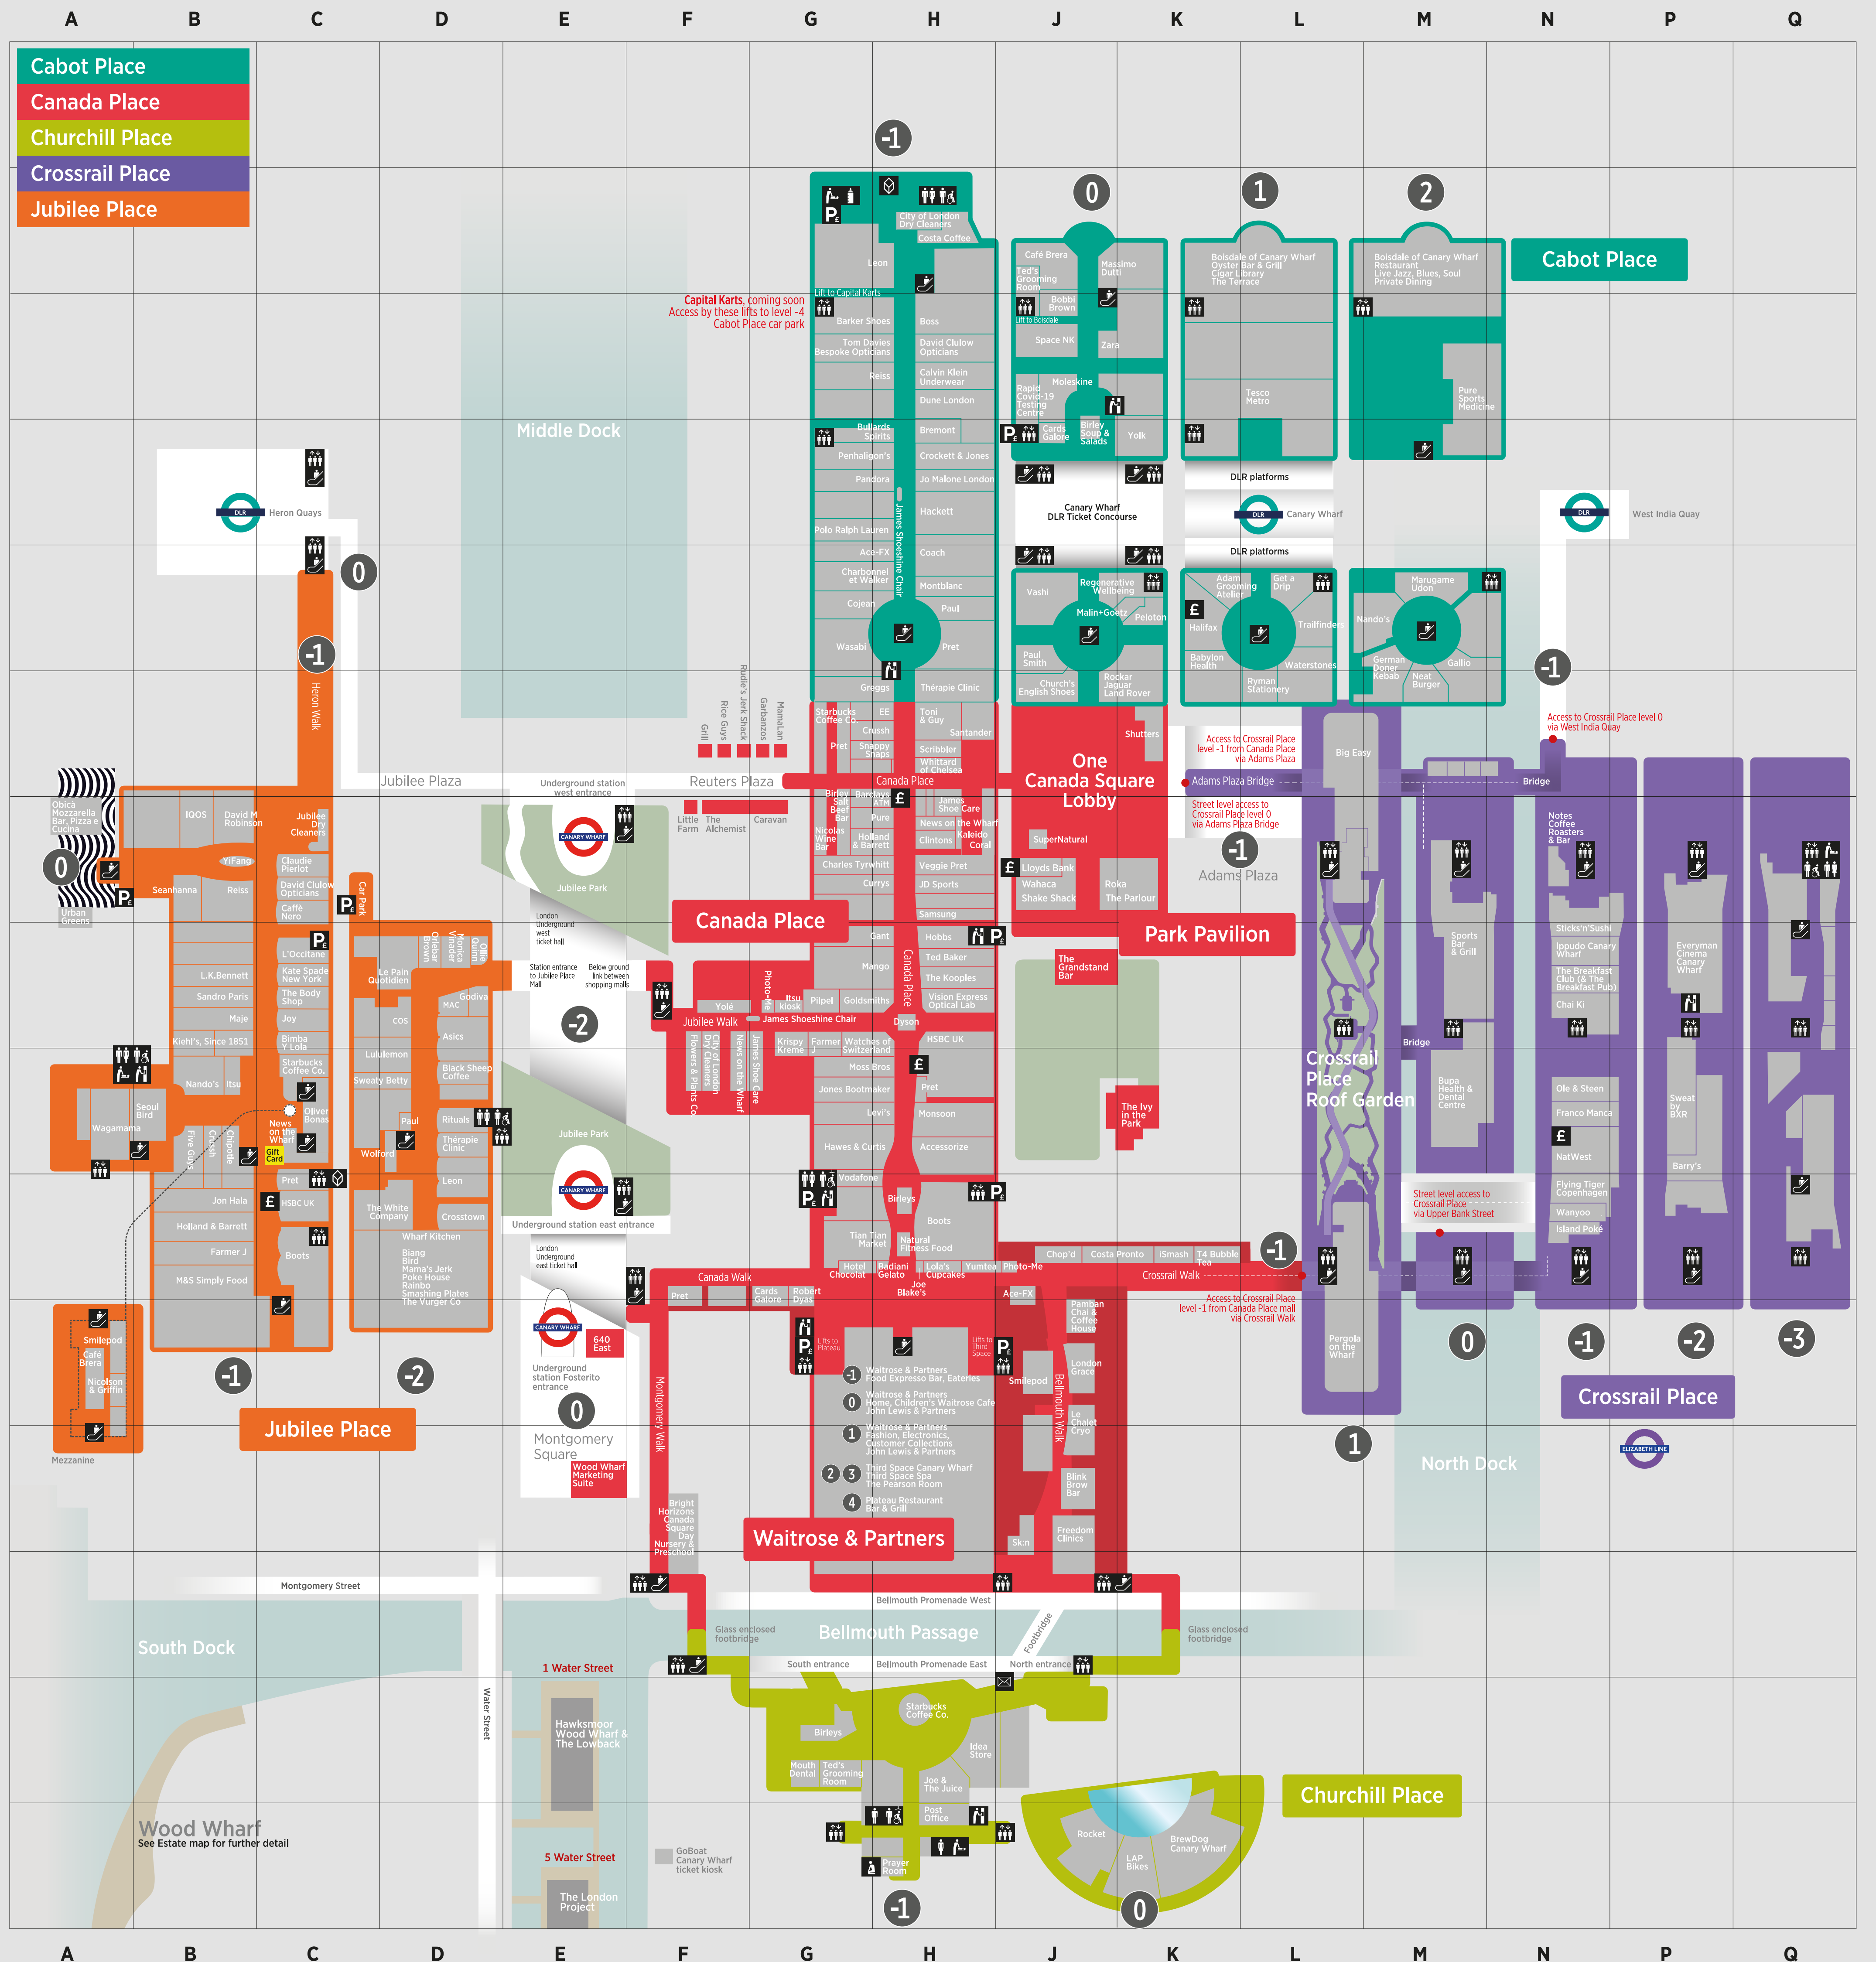

Cafés & Bars

- 640 East 11E
- Biang, Wharf Kitchen 10D
- Bird, Wharf Kitchen 10D
- Birleys 10H, 15G
- Birley Salt Beef Bar 7G
- Birley Soup & Salads 4J
- Black Sheep Coffee 9D
- The Breakfast Pub (in The Breakfast Club) 8N
- BrewDog Canary Wharf 16K
- Café Brera 2J, 11A
- Caffè Nero 7C
- Caravan 7G
- Chai Ki 8N
- Chop'd 10J
- Cojean 5H
- Costa Coffee 2H
- Costa Pronto 10J
- Crussh 6H, 9B
- Farmer J 8G, 10B
- Garbanzos, kiosk 6G
- Greggs 6H
- Grill, kiosk 6F
- The Ivy in the Park 9K
- Joe & The Juice 15H
- Joe Blake's 10H
- Kaleido 7H
- Le Pain Quotidien 8D
- Little Farm, kiosk 7F
- MamaLan, kiosk 6G
- Mama's Jerk, Wharf Kitchen 10D
- Marugame Udon 5M
- Natural Fitness Food 10H
- Nicolas Wine Bar 7G
- Notes Coffee Roasters & Bar 7N
- Ole & Steen 9N
- Pamban Chai & Coffee House 11J
- Paul 5H, 9D
- Pergola on the Wharf 11L
- Pilpel 8G
- Poke House, Wharf Kitchen 10D
- Pret 5H, 6G, 9H, 10C, 10F
- Pure 7H
- Rainbow, Wharf Kitchen 10D
- Rice Guys, kiosk 6F
- Rudie's Jerk Shack, kiosk 6F
- Shutters 6K
- Smashing Plates 10D
- Sports Bar & Grill 8M
- Starbucks Coffee Co. 6G, 9C, 15H
- SuperNatural 7J
- T4 Bubble Tea 10K
- The Grandstand Bar 8J
- The London Project, coming soon 17D
- The Lowback (Hawkmoor Wood Wharf) 16D
- Urban Greens 7A
- Veggie Pret 7H
- The Vurger Co, Wharf Kitchen 10D
- Wasabi 5G
- Waitrose & Partners 11H
- Wanyoo 10N
- Wharf Kitchen 10D
- YiFang 7B
- Yolk 4K
- Yumtea 10H

Key to symbols

- Jubilee line
- Docklands Light Railway
- Elizabeth line
- Escalator
- Lift
- Parking payment points
- Public toilet
- Disabled toilet
- Disabled toilet with hoist facilities
- Water filling stations
- ATM
- Post box
- Parent baby changing
- Parent baby feeding
- Prayer room
- Canary Wharf Shopping Gift Card kiosk
- Amazon locker
- Free wifi available across Canary Wharf
- Floor level indicator 'Zero' equals street level