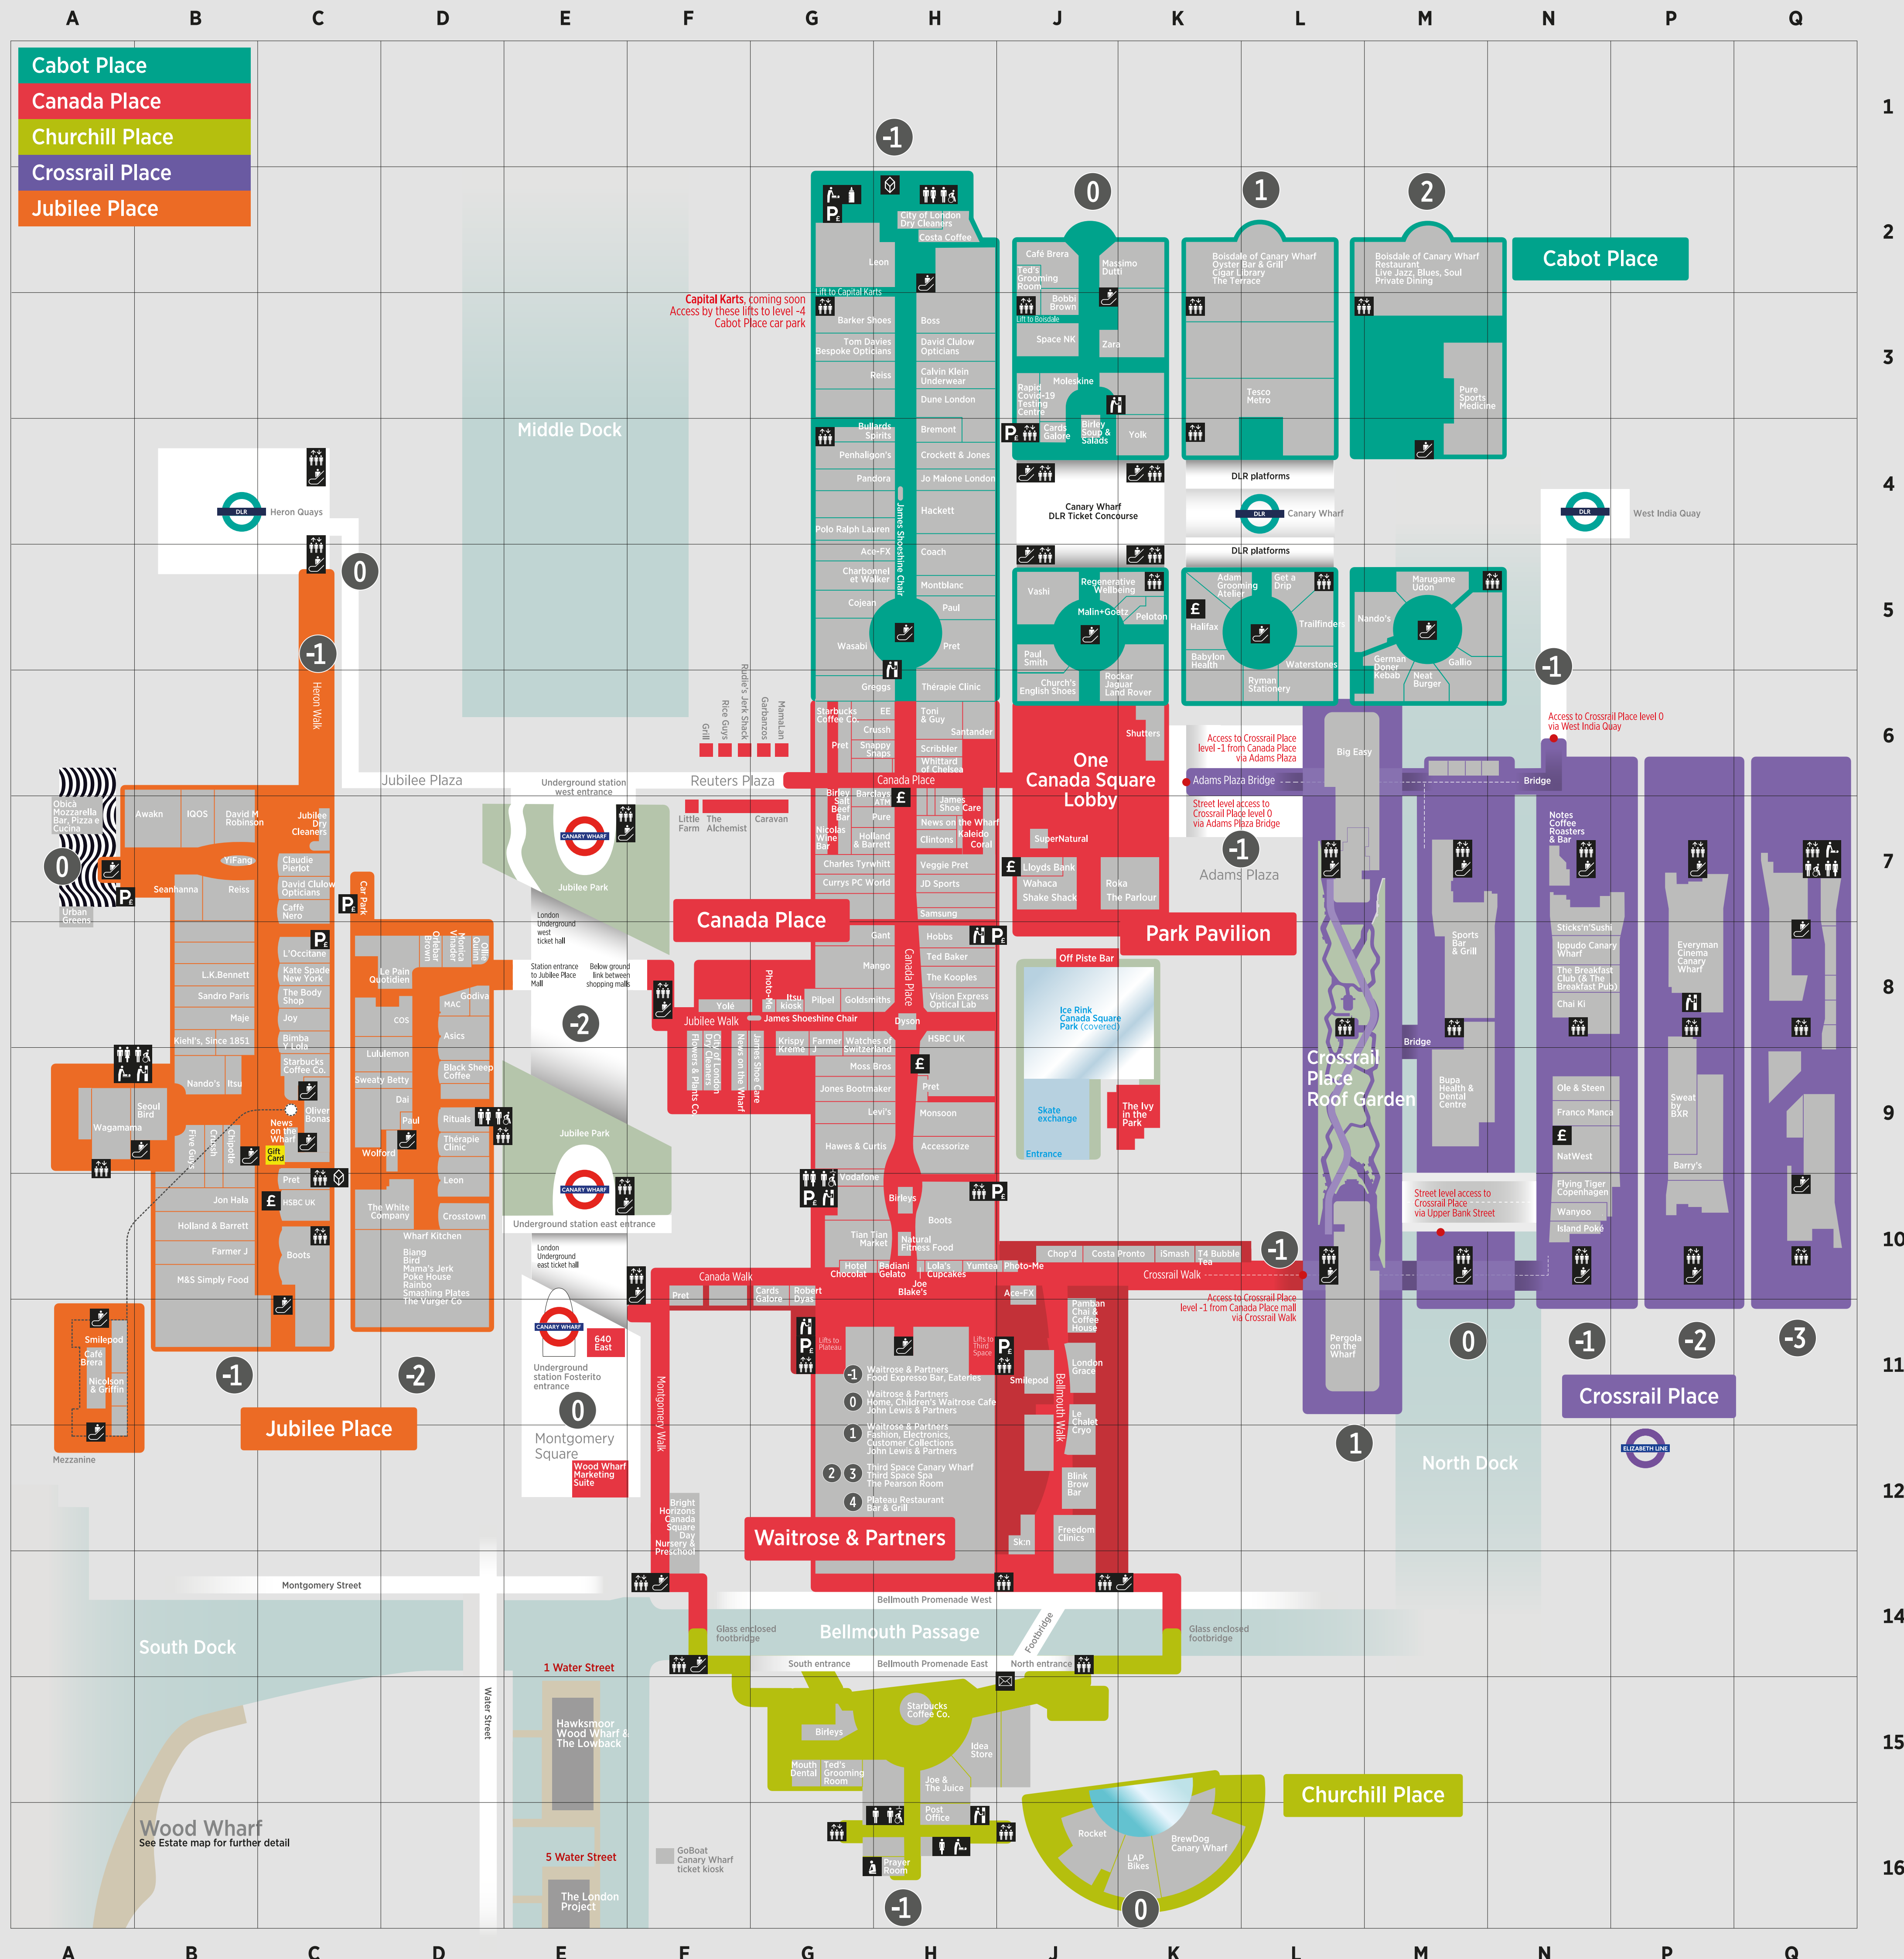

Services

- Ace-Fix 5H, 10J
- Adam Grooming Atelier 5K
- Awakn 7B
- Babylon Health 5K
- Barclays Bank ATM 6H
- Barry's 9P
- Blink Brow Bar 12J
- Boots 10C, 10H
- Bright Horizons Canada Square
- Day Nursery & Preschool 12F
- Bupa Health & Dental Centre 9M
- City of London Dry Cleaners 2H, 8F
- Coral 7H
- David Clulow Opticians 3H, 7C
- Freedom Clinics 12J
- Get a Drip 5L
- Halifax 5K
- HSBC UK 8H, 10C

- Idea Store 15H
- Smash 10K
- James Shoe Care 7H, 8G
- James Shoeshine Chair 4H, 8G
- Jon Hala 10B
- Jubilee Dry Cleaners 7C
- LAP Bikes 16K
- Le Chalet Cryo 11J
- Lloyds Bank 7J
- London Grace 11J
- Mouth Dental 15G
- NatWest 9N
- Nicholson & Griffin 11A
- Photo-Me 8G, 10J
- Post Office 16H
- The Prayer Room 16H
- Pure Sports Medicine 3M
- Rapid COVID-19 Testing Centre 9D
- Regenerative Wellbeing 5J
- Rocker Jaguar Land Rover 6J
- Santander 6H
- Seanhanna 7B
- Skin 12J
- Smilepod 11A, 11J
- Snappy Snaps 6H
- Sweat by BXR 9P
- Ted's Grooming Room 2J, 15G
- Therapie Clinic 6H, 9D
- Third Space Canary Wharf 12H
- Third Space Spa 12H
- Tom Davies Bespoke Opticians 3H
- Toni & Guy 6H
- Trailfinders 5L
- Vision Express Optical Lab 8H
- Wood Wharf Marketing Suite 12E

Key to symbols

- Jubilee line
- Docklands Light Railway
- Elizabeth line
- Escalator
- Lift
- Parking payment points
- Public toilet
- Disabled toilet
- Disabled toilet with hoist facilities
- Water filling stations
- ATM
- Post box
- Parent baby changing
- Parent baby feeding
- Prayer room
- Canary Wharf Shopping Gift Card kiosk
- Amazon locker
- Free wifi available across Canary Wharf
- Floor level indicator 'Zero' equals street level