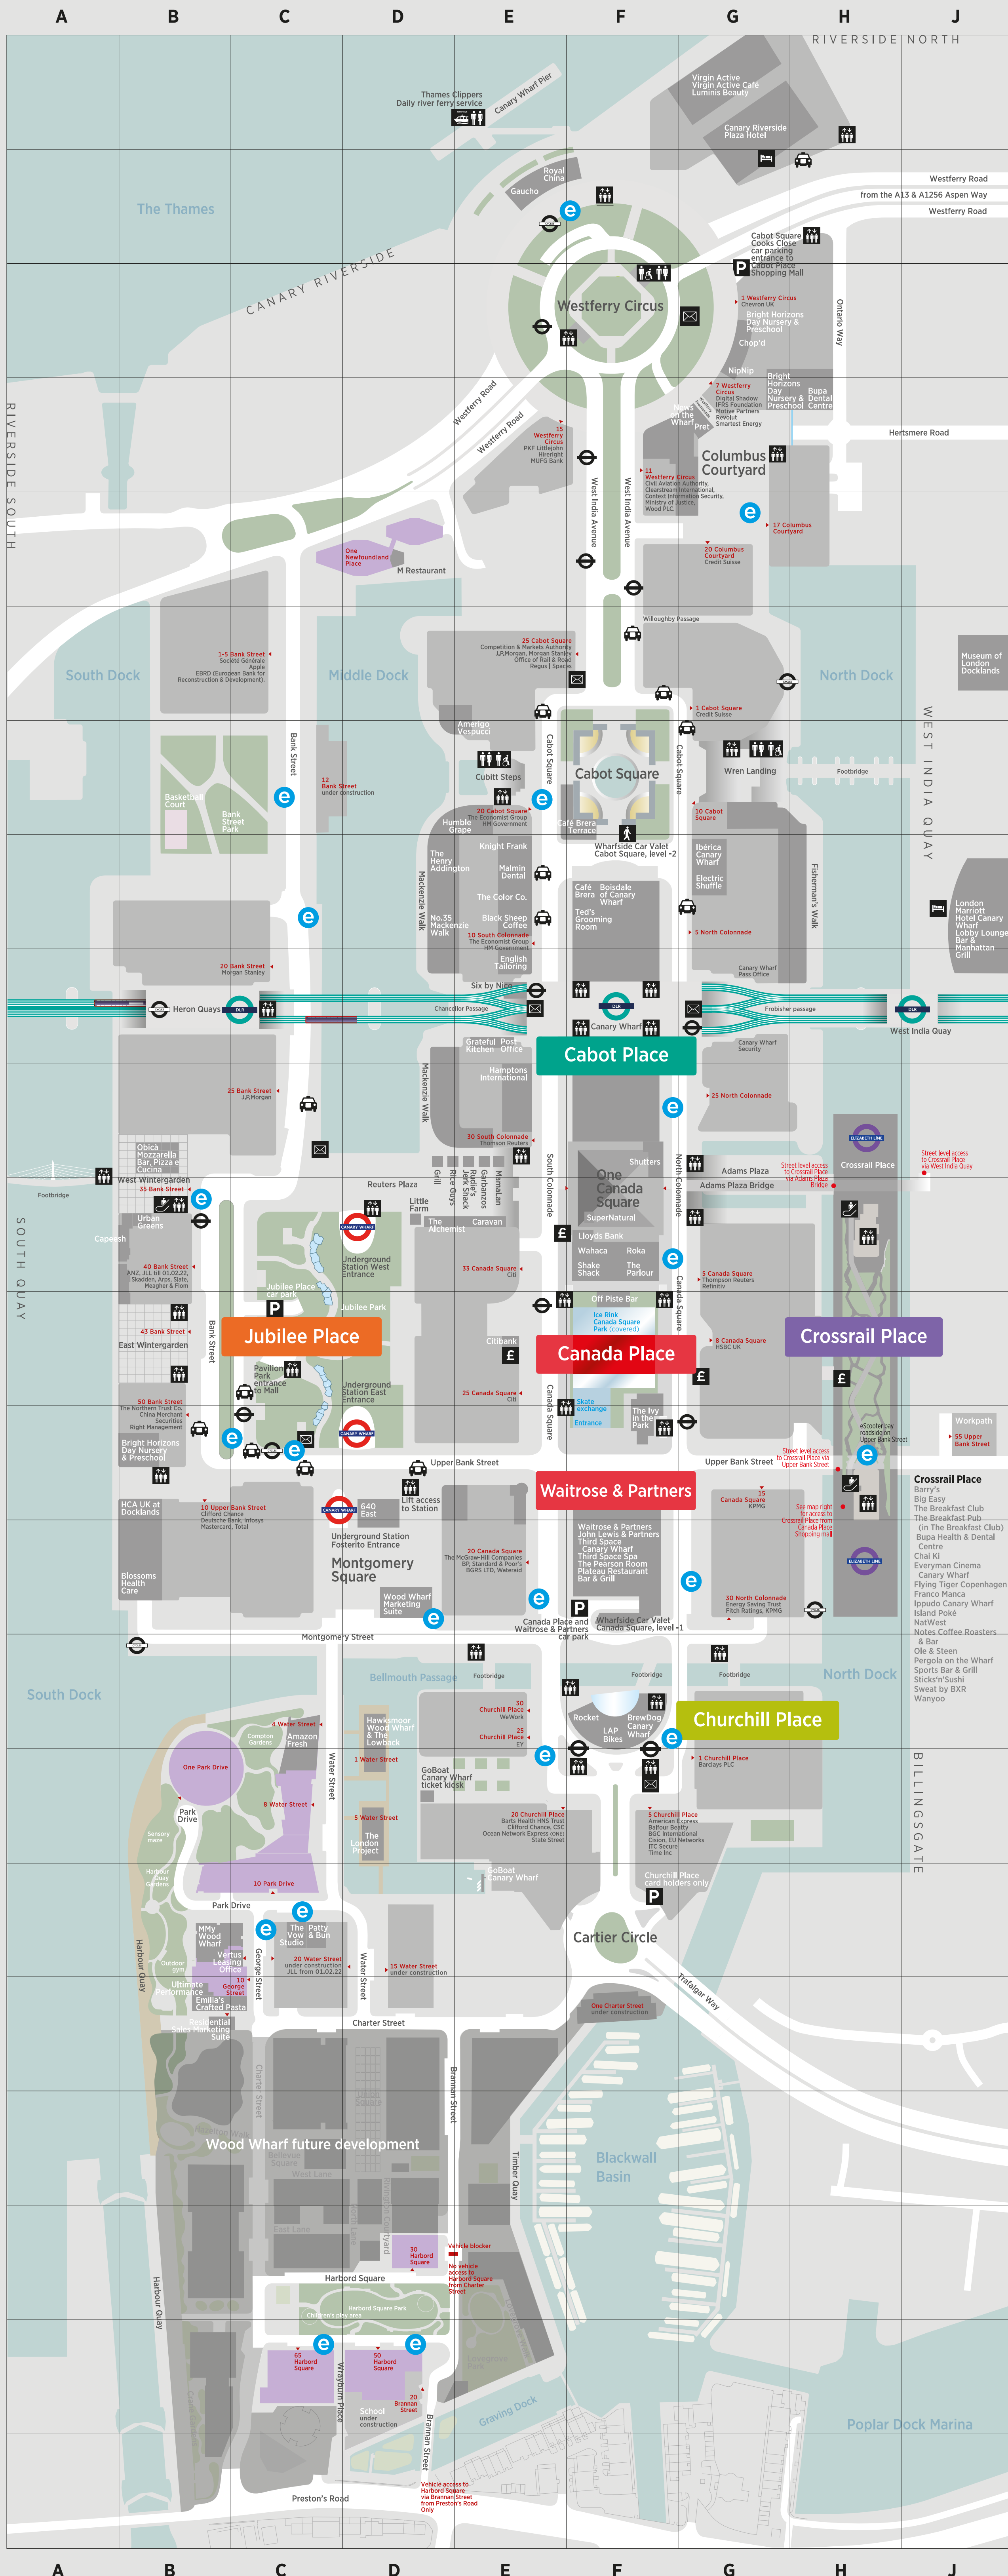

Canary Wharf Estate

Street Retail and Office Tenants. See Shopping Mall map page 1 for Shops, Restaurants, Cafés, Bars and Services.
The Estate is fully accessible to wheelchair users.

Street Retail

Shops

Restaurants

- The Alchemist 11D
- Amerigo Vespucci 7E
- Big Easy 12H
- Bosside of Canary Wharf 8F
- The Breakfast Club 12H
- Capeesh, coming soon 11B
- Chai Ki 12H
- Electric Shuffle 8G
- Emilia's Crafted Pasta 19B
- Franco Manca 12H
- Gaucha 2E
- Hawksmoor Wood Wharf 16D
- Humble Grape 7E
- Iberica Canary Wharf 8G
- Ippudo Canary Wharf 12H
- Island Poké 12H
- The Ivy in the Park 14F
- M Restaurant, coming soon 5D
- Manhattan Grill, London Marriott Hotel Canary Wharf 8J
- No.35 Mackenzie Walk 8D
- Obica Mozzarella Bar, Pizza e Cucina 10B
- Ole & Steen 12H
- The Parlour 11F
- Patty & Bun, coming soon 18C
- The Pearson Room 15F
- Pergola on the Wharf 12H
- Plateau Restaurant, Bar & Grill 15F
- Rocket 16F
- Roka 11F
- Royal China 2E
- Shake Shack 11F
- Shutters 10F
- Six by Nico 9E
- Sports Bar & Grill 12H
- Sticks'n'Sushi 12H
- The London Project, coming soon 17D
- Urban Greens 11B
- Wahaca 11F

Cafés & Bars

- 640 East 14D
- The Alchemist 11D
- Black Sheep Coffee 8E
- The Breakfast Pub (in The Breakfast Club) 12H
- BrewDog Canary Wharf 16F
- Café Brera 8F
- Café Brera Terrace 7F
- Capeesh, coming soon 11B
- Caravan 11E
- Chop'd 3G
- Garbanzos, kiosk 10E
- Grateful Kitchen (within Post Office) 9E
- Grill, kiosk 10D
- The Henry Addington 8D
- Humble Grape 7E
- Little Farm, kiosk 11D
- Lobby Lounge Bar & Manhattan Grill 8J
- No.35 Mackenzie Walk 8D
- Mama Lark, kiosk 10E
- Notes Coffee Roasters & Bar 12H
- Off Piste Bar 12F
- Ole & Steen 12H
- Pergola on the Wharf 12H
- Perle 4G
- Rice Guys, kiosk 10D
- Rudie's Jerk Shack, kiosk 10E
- Shutters 10F
- Sports Bar & Grill 11H
- SuperNatural 11F
- The London Project, coming soon 17D
- The Lowback (Hawksmoor Wood Wharf) 16D
- Urban Greens 11B
- Virgin Active Café, Canary Riverside 1G
- Waitrose & Partners 15F
- Wanyoo 12H

Services

- Amazon Fresh 16C
- Barry's 12H
- Blossoms Health Care 15B
- Bright Horizons Bank Street
- Day Nursery & Preschool 14B
- Bright Horizons Columbus Courtyard
- Day Nursery & Preschool 3G
- Bright Horizons Westferry Circus
- Day Nursery & Preschool 4G
- Bupa Dental Centre 4H
- Bupa Health & Dental Centre 12H
- Canary Riverside Plaza Hotel 1G
- Citibank 12E
- The Color Co. 8E
- Hampton's International 10E
- HCA UK at Docklands 14B
- Knight Frank 8E
- LAP Bikes 16F
- Lloyds Bank 11F
- London Marriott Hotel Canary Wharf 8J
- Luminis Beauty, Virgin Active, Canary Riverside 1G
- Lumina, coming soon 8E
- My Wood Wharf, coming soon 18B
- Museum of London Docklands, West India Quay 6J
- NatWest 12H
- Nokia 3G
- Post Office 9E
- Residential Sales Marketing Suite 19B
- Sweet by BXR 12H
- Electric Shuffle 8G
- Everyman Cinema Canary Wharf 12H
- GoBoat Canary Wharf, ticket kiosk 17D
- Ice Rink, Canada Square Park 12F until the 26 February 2022
- Wanyoo 12H

Entertainment & Activities

- Basketball Court 7B
- East Wintergarden, Canary Wharf's event venue 12B
- Total 10 Upper Bank Street 14B
- Everyman Cinema Canary Wharf 12H
- GoBoat Canary Wharf, ticket kiosk 17D
- Ice Rink, Canada Square Park 12F until the 26 February 2022
- Wanyoo 12H

Estate Residential

- Residential Sales Marketing Suite 19B
- Vertus Leasing Office 18C

Key to symbols