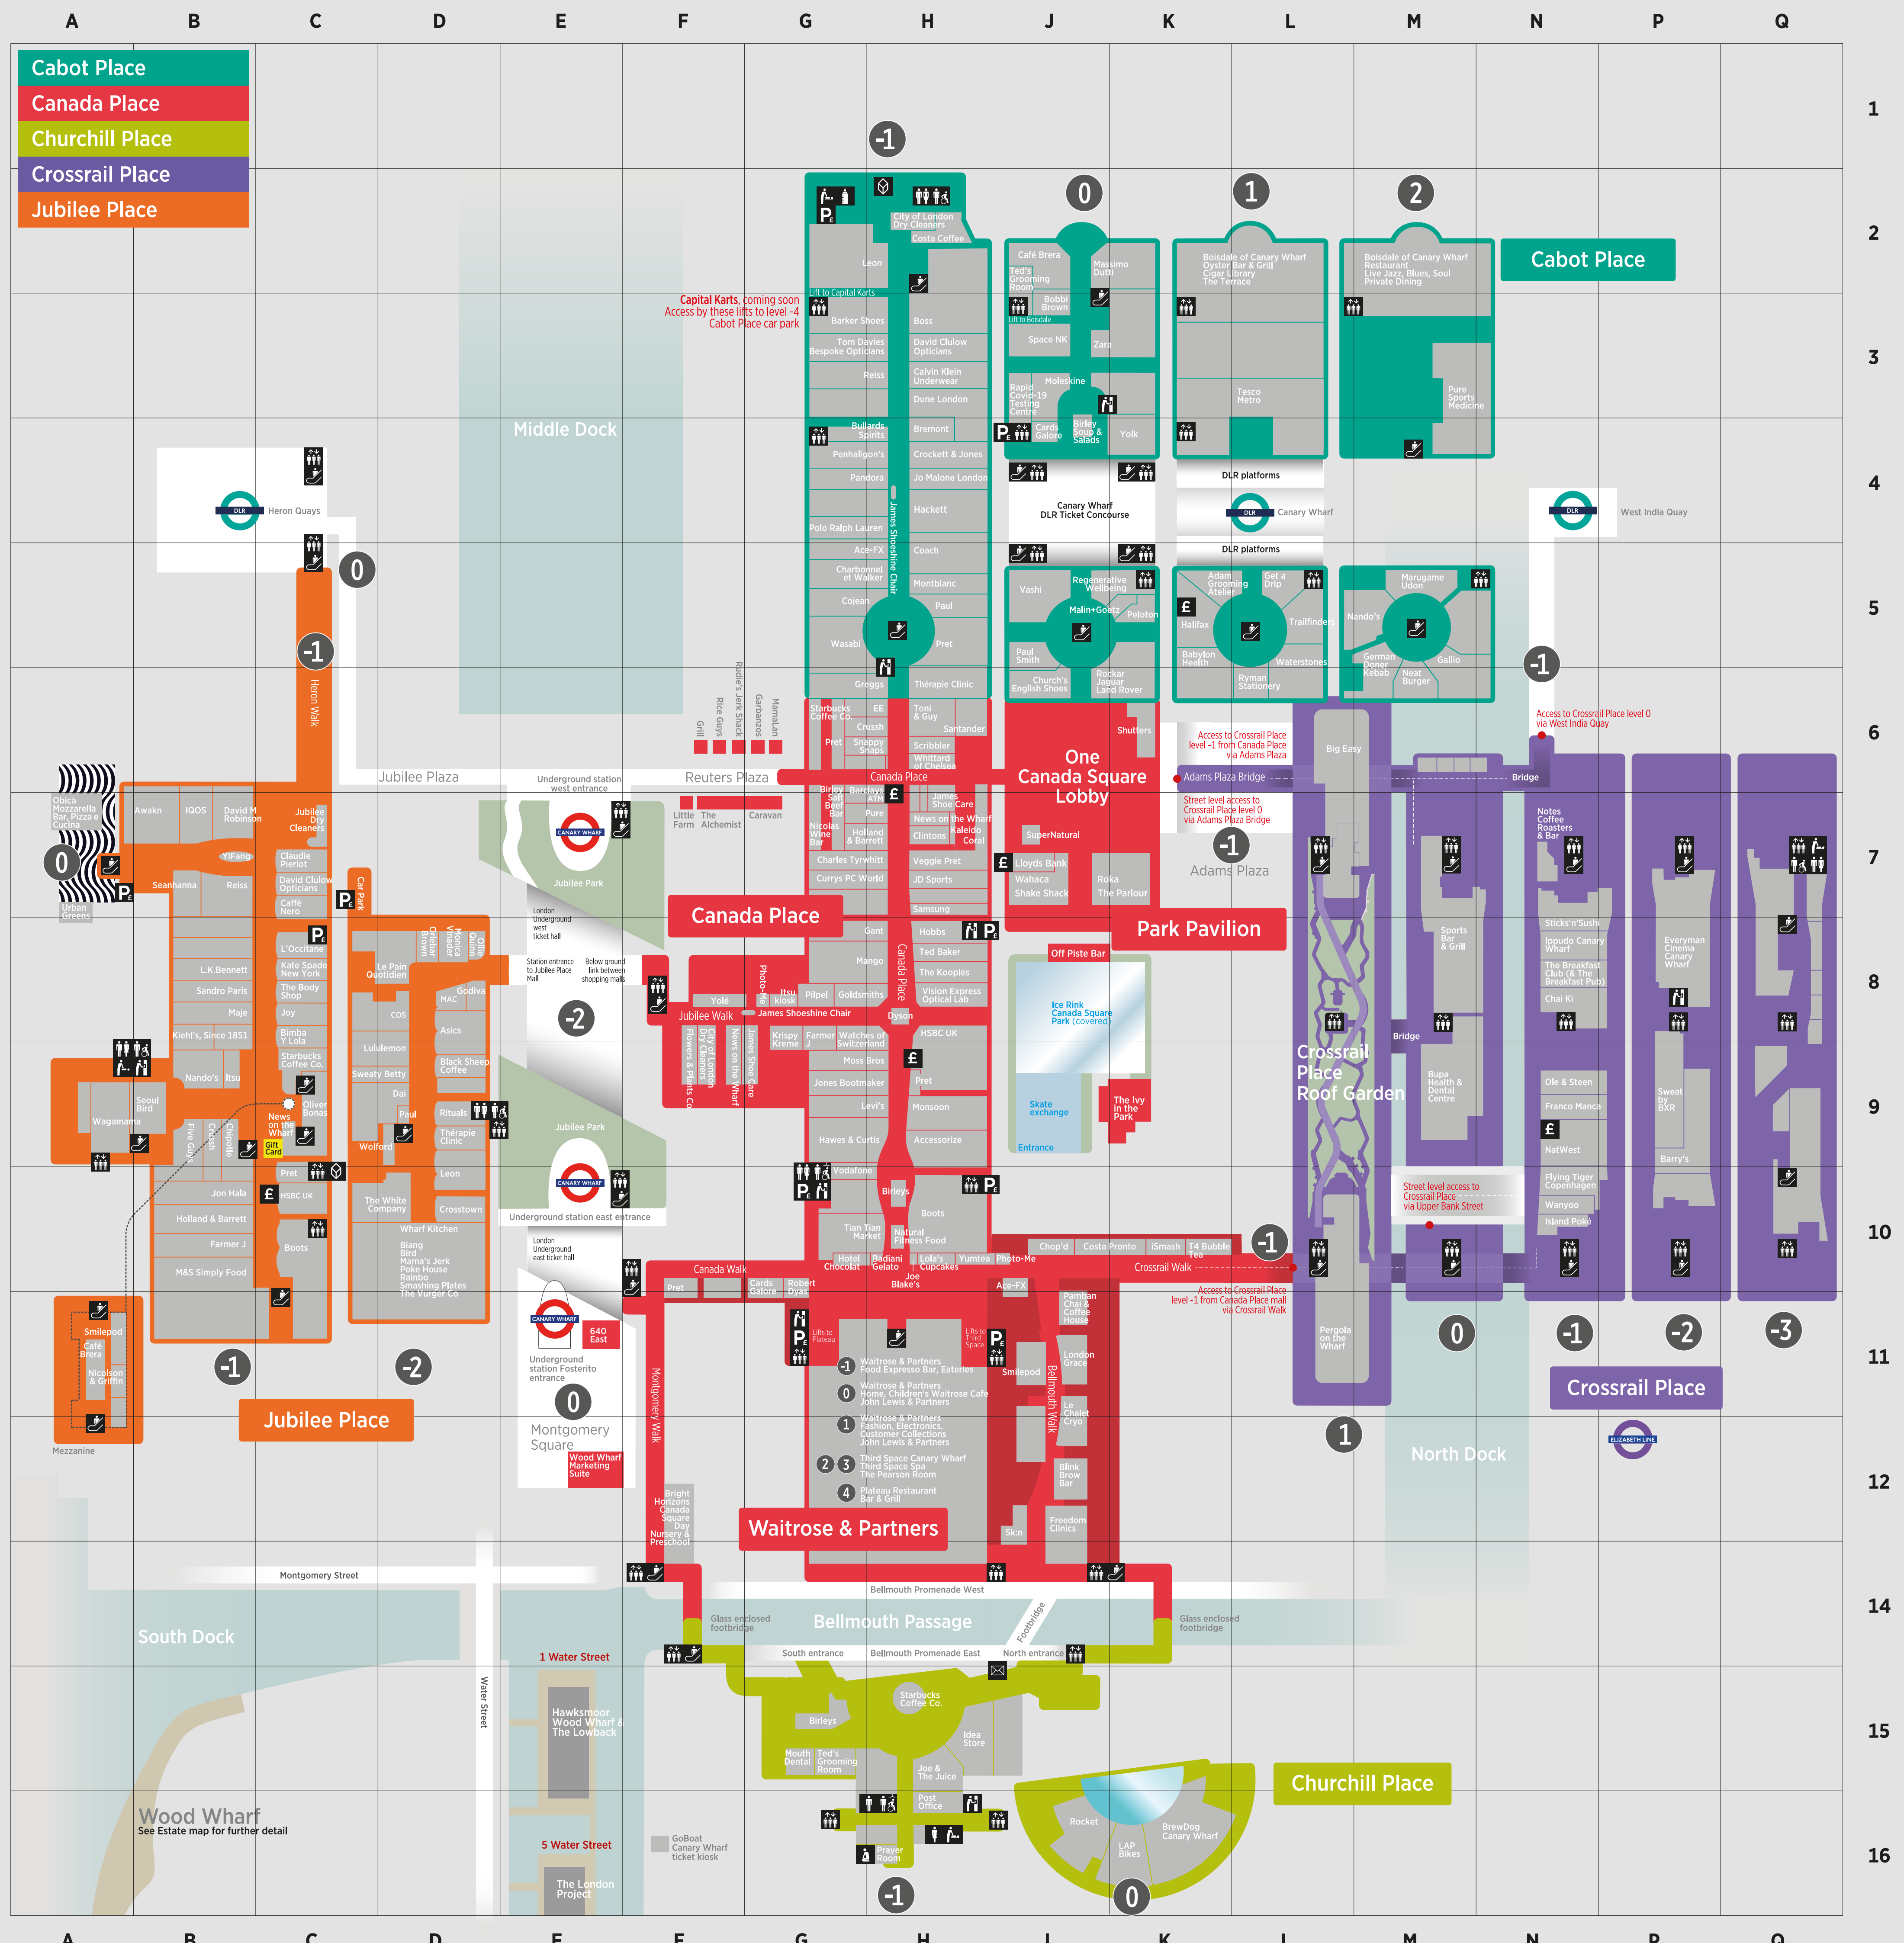

- Poke House, Wharf Kitchen 10D
- Pret 5H, 6G, 9H, 10C, 10F
- Pure 7H
- Rainbo, Wharf Kitchen 10D
- Rice Guys, kiosk 6F
- Rudie's Jerk Shack, kiosk 6F
- Shutters 6K
- Smashing Plates 10D
- Sports Bar & Grill 8M
- Starbucks Coffee Co. 6G, 9C, 15H
- SuperNatural 7J
- T4 Bubble Tea 10K
- The London Project, coming soon 17D
- The Lowback (Hawksmoor Wood Wharf) 16D
- Urban Greens 7A
- Veggie Pret 7H
- The Vurger Co, Wharf Kitchen 10D
- Wasabi 5G
- Waitrose & Partners 11H
- Wanyoo 10N
- Wharf Kitchen 10D
- YiFang 7B
- Yolk 4K
- Yumtea 10H

- Idea Store 15H
- Smash 10K
- James Shoe Care 7H, 8G
- James Shoeshine Chair 4H, 8G
- Jon Hala 10B
- Jubilee Dry Cleaners 7C
- LAP Bikes 16K
- Le Chalet Cryo 11J
- Lloyds Bank 7J
- London Grace 11J
- Mouth Dental 15G
- NatWest 9N
- Nicholson & Griffin 11A
- Photo-Me 8G, 10J
- Post Office 16H
- The Prayer Room 16H
- Pure Sports Medicine 3M
- Rapid COVID-19 Testing Centre 9D
- Regenerative Wellbeing 5J
- Rocker Jaguar Land Rover 6J
- Santander 6H
- Seanhanna 7B
- Skin 12J
- Smilepod 11A, 11J
- Snappy Snaps 6H
- Sweat by BXR 9P
- Ted's Grooming Room 2J, 15G
- Therapie Clinic 6H, 9D
- Third Space Canary Wharf 12H
- Third Space Spa 12H
- Tom Davies Bespoke Opticians 3H
- Toni & Guy 6H
- Trailfinders 5L
- Vision Express Optical Lab 8H
- Wood Wharf Marketing Suite 12E

Key to symbols

- Jubilee line
- Docklands Light Railway
- Elizabeth line
- Escalator
- Lift
- Parking payment points
- Public toilet
- Disabled toilet
- Disabled toilet with hoist facilities
- Water filling stations
- ATM
- Post box
- Parent baby changing
- Parent baby feeding
- Prayer room
- Canary Wharf Shopping Gift Card kiosk
- Amazon locker
- Free wifi available across Canary Wharf
- Floor level indicator 'Zero' equals street level