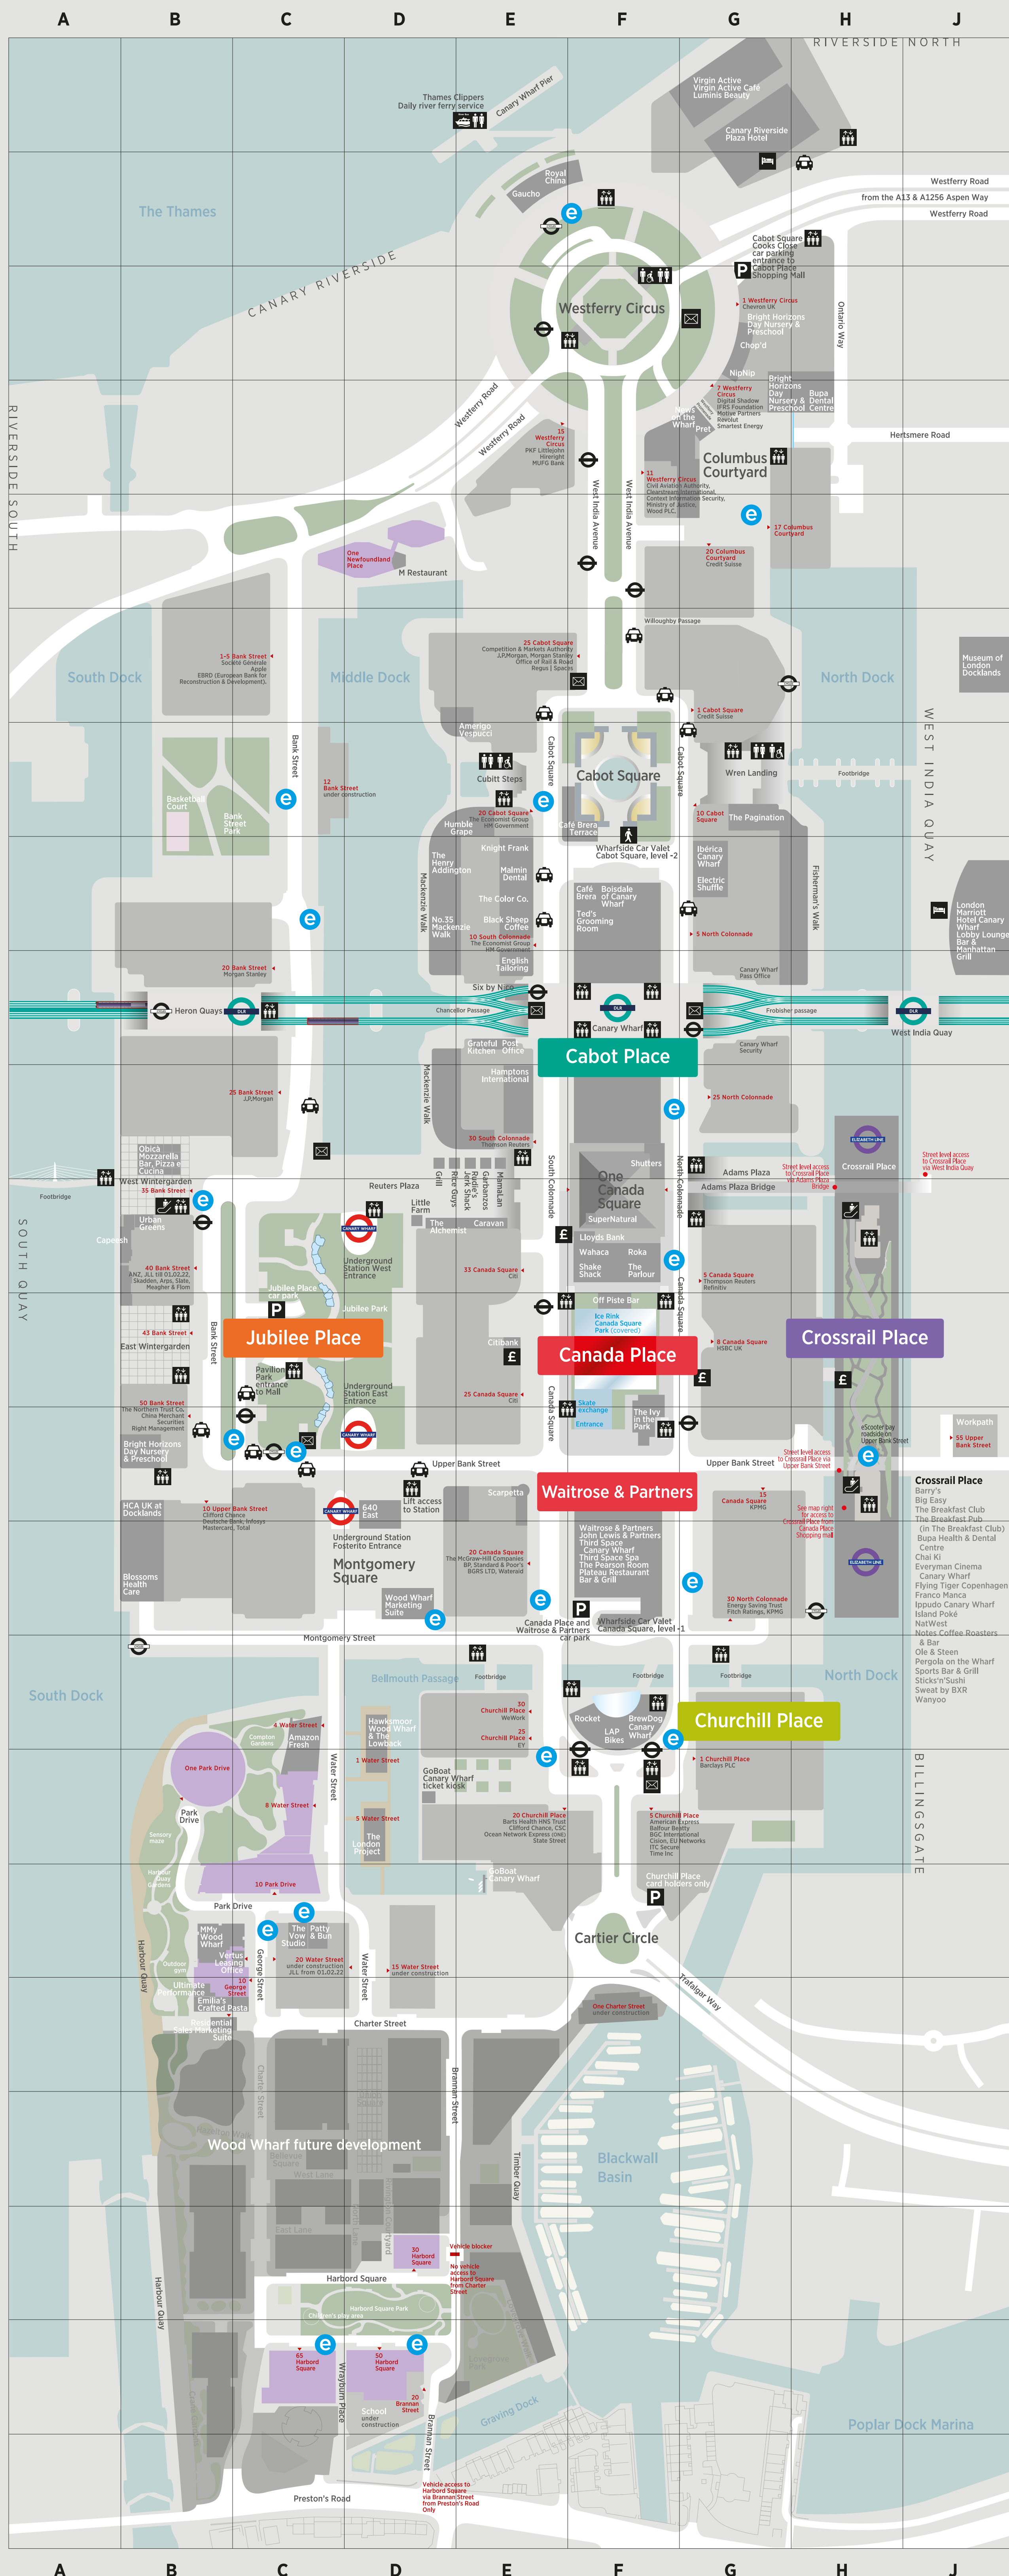

Canary Wharf Estate

Street Retail and Office Tenants. See Shopping Mall map page 1 for Shops, Restaurants, Cafés, Bars and Services. The Estate is fully accessible to wheelchair users.

Street Retail

Shops

Restaurants

- The Alchemist 11D
- Amerigo Vespucci 7E
- Big Easy 12H
- Bosidale of Canary Wharf 8F
- The Breakfast Club 12H
- Capeesh, coming soon 11B
- Chai Ki 12H
- Electric Shuffle 8G
- Emilia's Crafted Pasta 19B
- Franco Manca 12H
- Gaucha 2E
- Hawksmoor Wood Wharf 16D
- Humble Grape 7E
- Iberica Canary Wharf 8G
- Ippudo Canary Wharf 12H
- Island Poké 12H
- The Ivy in the Park 14F
- M Restaurant, coming soon 5D
- Manhattan Grill, London Marriott Hotel Canary Wharf 8J
- No.35 Mackenzie Walk 8D
- Obica Mozzarella Bar, Pizza e Cucina 10B
- Ole & Steen 12H
- The Parlour 11F
- Patty & Bun, coming soon 18C
- The Pearson Room 15F
- Pergola on the Wharf 12H
- Plateau Restaurant, Bar & Grill 15F
- Rocket 16F
- Roka 11F
- Royal China 2E
- Shake Shack 11F
- Shutters 10F
- Six by Nico 9E
- Sports Bar & Grill 12H
- Sticks'n'Sushi 12H
- The London Project, coming soon 17D
- Urban Greens 11B
- Wahaca 11F

Cafés & Bars

- 640 East 14D
- The Alchemist 11D
- Black Sheep Coffee 8E
- The Breakfast Pub (in The Breakfast Club) 12H
- BrewDog Canary Wharf 16F
- Café Brera 8F
- Café Brera Terrace 7F
- Capeesh, coming soon 11B
- Caravan 11E
- Chop'd 3G
- Garbanzos, kiosk 10E
- Grateful Kitchen (within Post Office) 9E
- Grill, kiosk 10D
- The Henry Addington 8D
- Humble Grape 7E
- Little Farm, kiosk 11D
- Lobby Lounge Bar & Manhattan Grill 8J
- No.35 Mackenzie Walk 8D
- Mama Lu, kiosk 10E
- Notes Coffee Roasters & Bar 12H
- Orf Piste Bar 12F
- Ole & Steen 12H
- The Pagnation 7G
- Pergola on the Wharf 12H
- Pret 4G
- Rice Guys, kiosk 10D
- Rudie's Jerk Shack, kiosk 10E
- Scarpatta 14E
- Shutters 10F
- Sports Bar & Grill 12H
- SuperNatural 11F
- The London Project, coming soon 17D
- The Lowback (Hawksmoor Wood Wharf) 16D
- Urban Greens 11B
- Virgin Active Café, Virgin Active, Canary Riverside 1G
- Waitrose & Partners 15F
- Wanyoo 12H

Services

Entertainment & Activities

- Basketball Court 7B
- East Wintergarden, Canary Wharf's event venue 12B
- Electric Shuffle 8G
- Everyman Cinema Canary Wharf 12H
- GoBoat Canary Wharf, ticket kiosk 17D
- Ice Rink, Canada Square Park 12F until the 26 February 2022
- Wanyoo 12H

Estate Residential

- Residential Sales Marketing Suite 19B
- Vertus Leasing Office 18C
- Residential
- One Newfoundland Place 5D
- One Park Drive 17B
- 8 Water Street 17C
- 10 George Street 19C
- 10 Park Drive 18C
- 30 Harbord Square 21D
- 50 Harbord Square 22D
- 65 Harbord Square 22C

Key to symbols

- Jubilee line
- Docklands Light Railway
- Elizabeth line
- Cycle hire station
- Bus Stops. Four bus routes, plus one night bus
- eScooter hire, there are 20 hire stations on the Estate
- Car parks
- Taxi Ranks, there are numerous ranks on the Estate
- River Bus daily river ferry service
- London City Airport 15 minutes by DLR
- Pedestrian access to car parks
- Public toilets
- Disabled toilets
- ATM
- Lift
- Escalator
- Post box
- Canary Riverside Plaza and London Marriott Hotel
- Free Wifi in all public spaces across the Estate

Offices Tenants

One Canada Square 11F