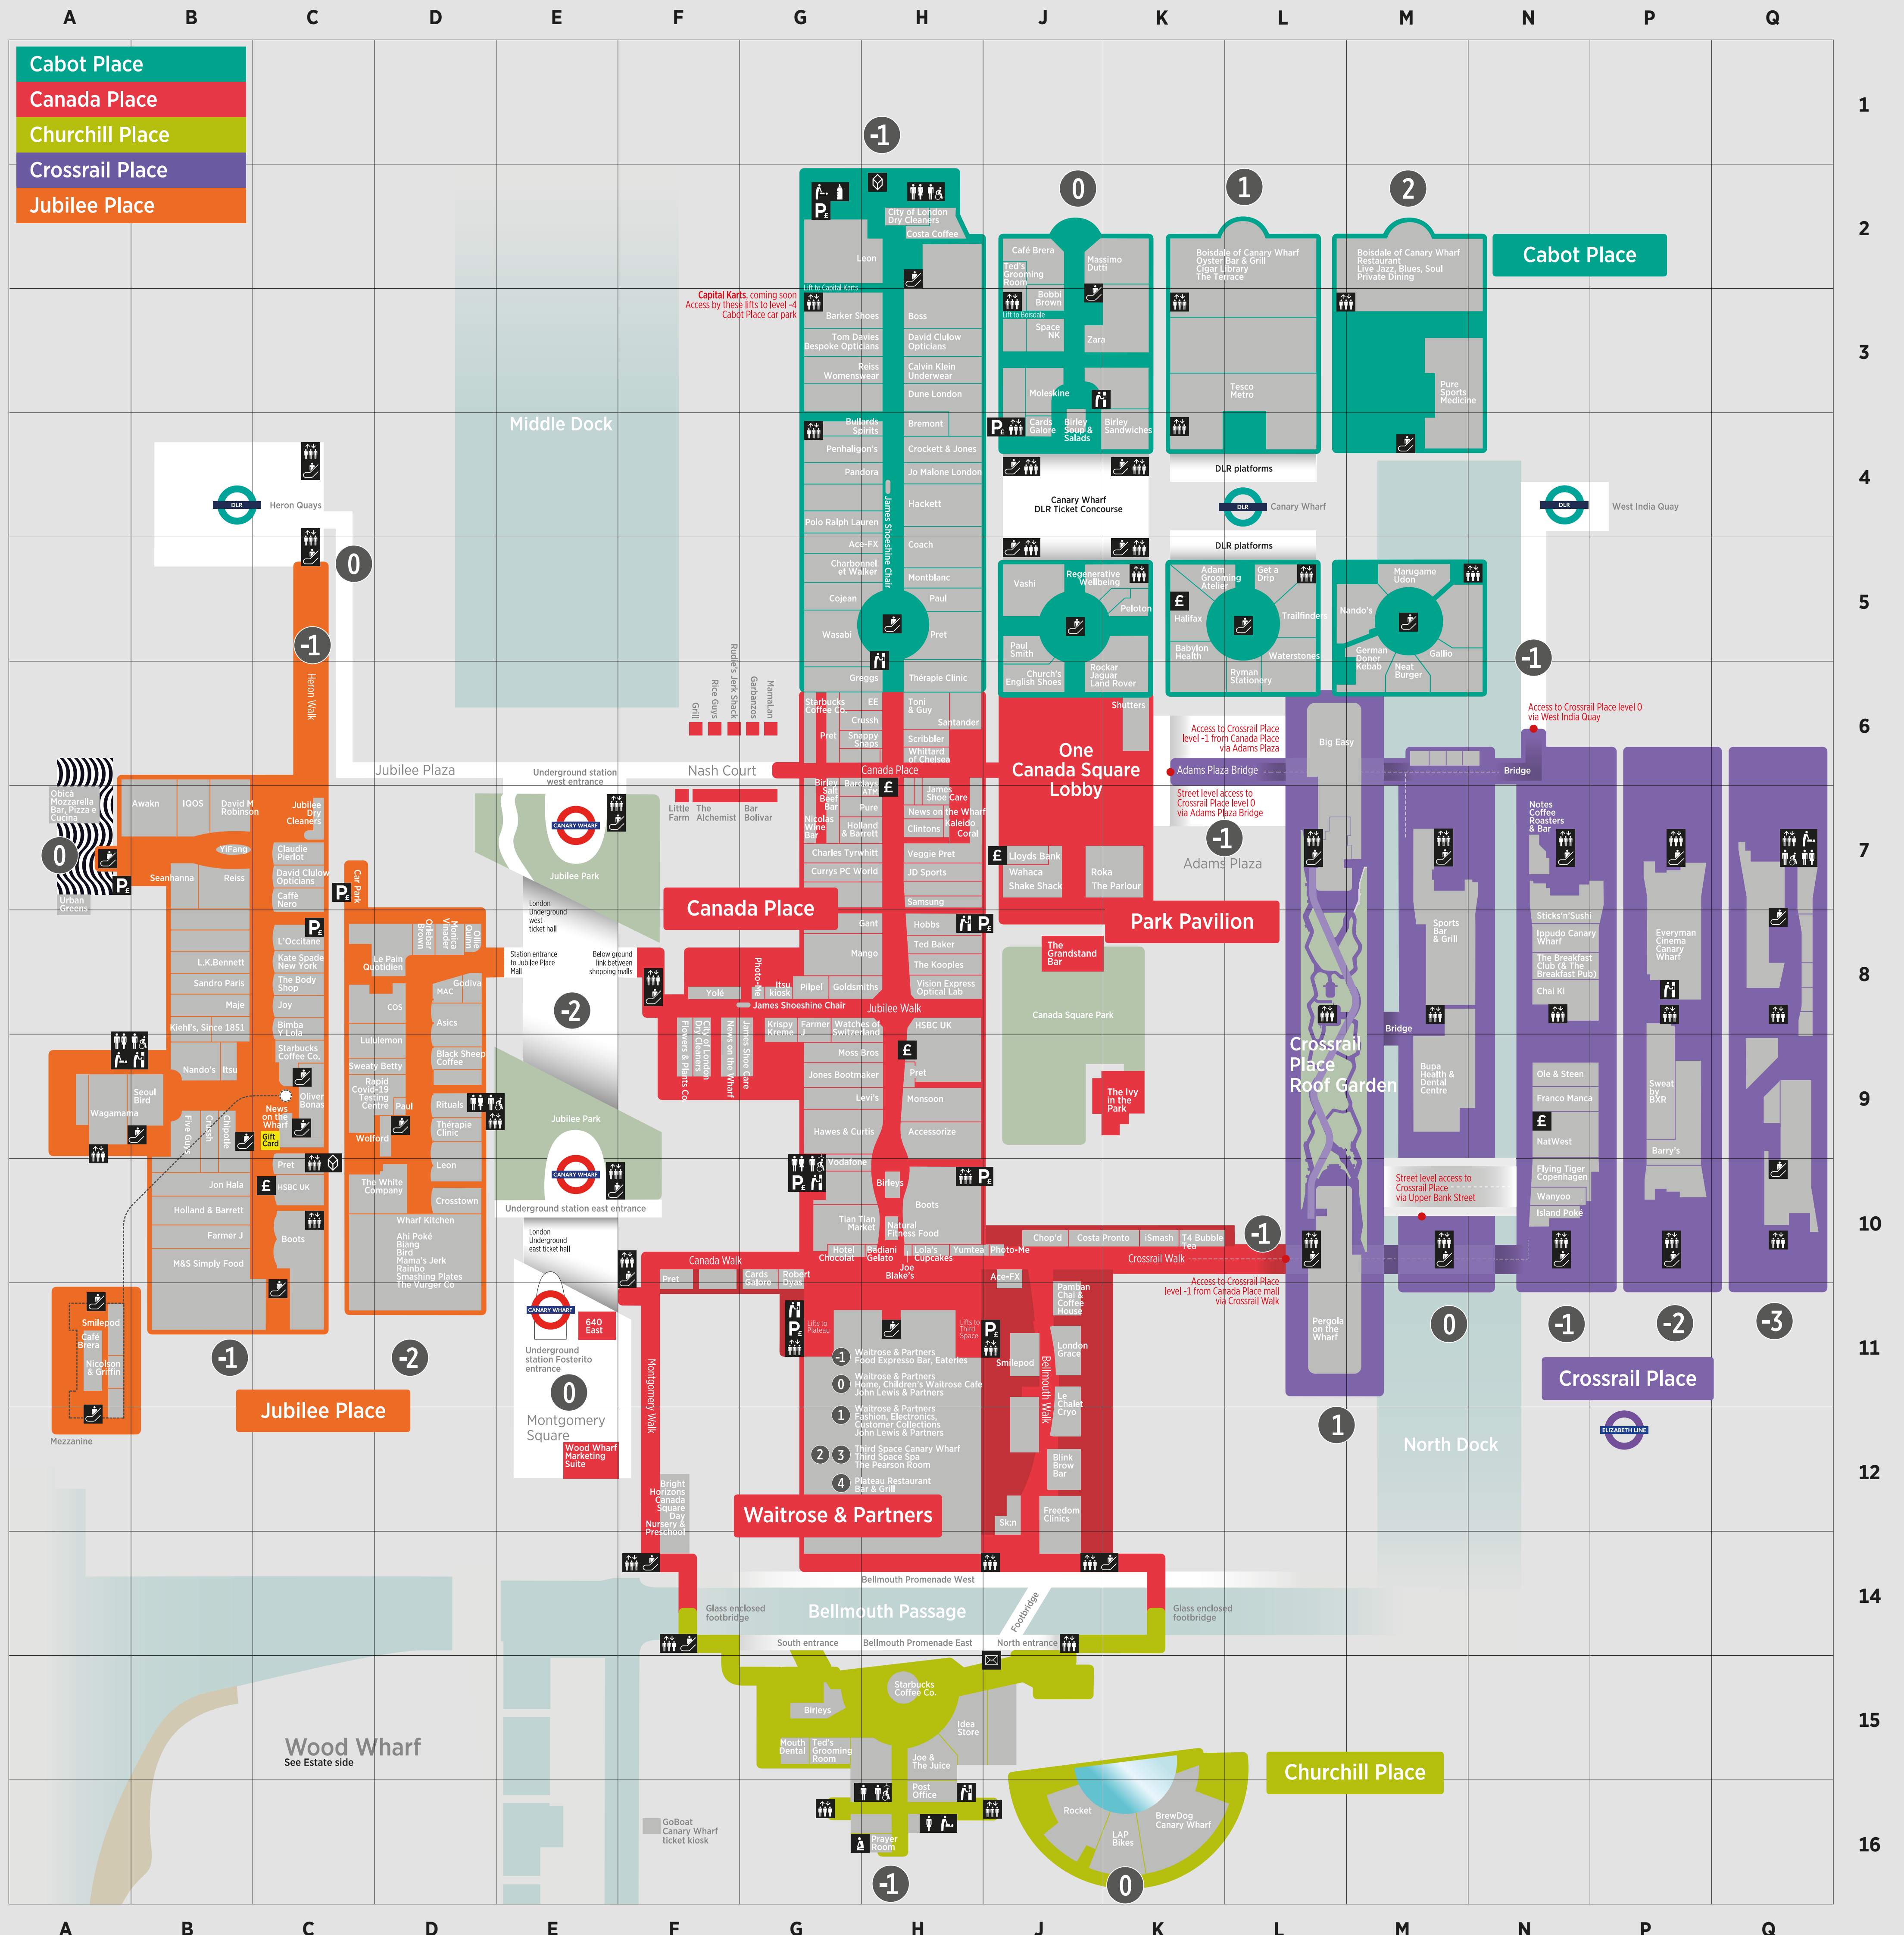

Services

- Ace-Fx 5H, 10J
- Adam Grooming Atelier 5K
- Awank 7B
- Babylon Health 5K
- Barclays Bank ATM 6H
- Barry's 9P
- Blink Brow Bar 12J
- Boots 10C, 10H
- Bright Horizons Canada Square
- Day Nursery & Preschool 12F
- Bupa Health & Dental Centre 9M
- City of London Dry Cleaners 2H, 8F
- Coral 7H
- David Clulow Opticians 3H, 7C
- Freedom Clinics 12J
- Get a Drip 5L
- Halifax 5K
- HSBC UK 8H, 10C
- Idea Store 15H
- ISmash 10K
- James Shoe Care 7H, 8G

- James Shoeshine Chair 4H, 8G
- Jon Hala 10B
- Jubilee Dry Cleaners 7C
- LAP Bikes 16K
- Le Châlet Cryo 11J
- Lloyds Bank 7J
- London Grace 11J
- Mouth Dental 15G
- NatWest 9N
- Nicholson & Griffin 11A
- Photo-Me 8G, 10J
- Post Office 16H
- The Prayer Room 16H
- Pure Sports Medicine 3M
- Rapid Covid-19 Testing Centre 9D
- Regenerative Wellbeing 5J
- Rockar Jaguar Land Rover 6J
- Santander 6H
- Seantanna 7B
- Skin 12J
- Smilepod 11A, 11J
- Snappy Snaps 6H
- Sweat by BXR 9P
- Ted's Grooming Room 2J, 15G
- Therapie Clinic 6H, 9D
- Third Space Canary Wharf 12H
- Third Space Spa 12H
- Tom Davies Bespoke Opticians 3H
- Toni & Guy 6H
- Traillfinders 5L
- Vision Express Optical Lab 8H
- Wood Wharf Marketing Suite 12E

Entertainment & Activities

- Capital Karts, coming soon, Level -4 Cabot Place Car Park 3G
- Everyman Cinema Canary Wharf 8P
- GoBoat Canary Wharf ticket kiosk 16F
- Wanyoo 10N

Key to symbols

- Jubilee line
- Docklands Light Railway
- Elizabeth line
- Escalator
- Lift
- Parking payment points
- Public toilet
- Disabled toilet
- Disabled toilet with hoist facilities
- Water filling stations
- ATM
- Post box
- Parent baby changing
- Parent baby feeding
- Prayer room
- Canary Wharf Shopping gift card kiosk
- Amazon locker
- Free wifi available across Canary Wharf
- Floor level indicator 'Zero' equals street level