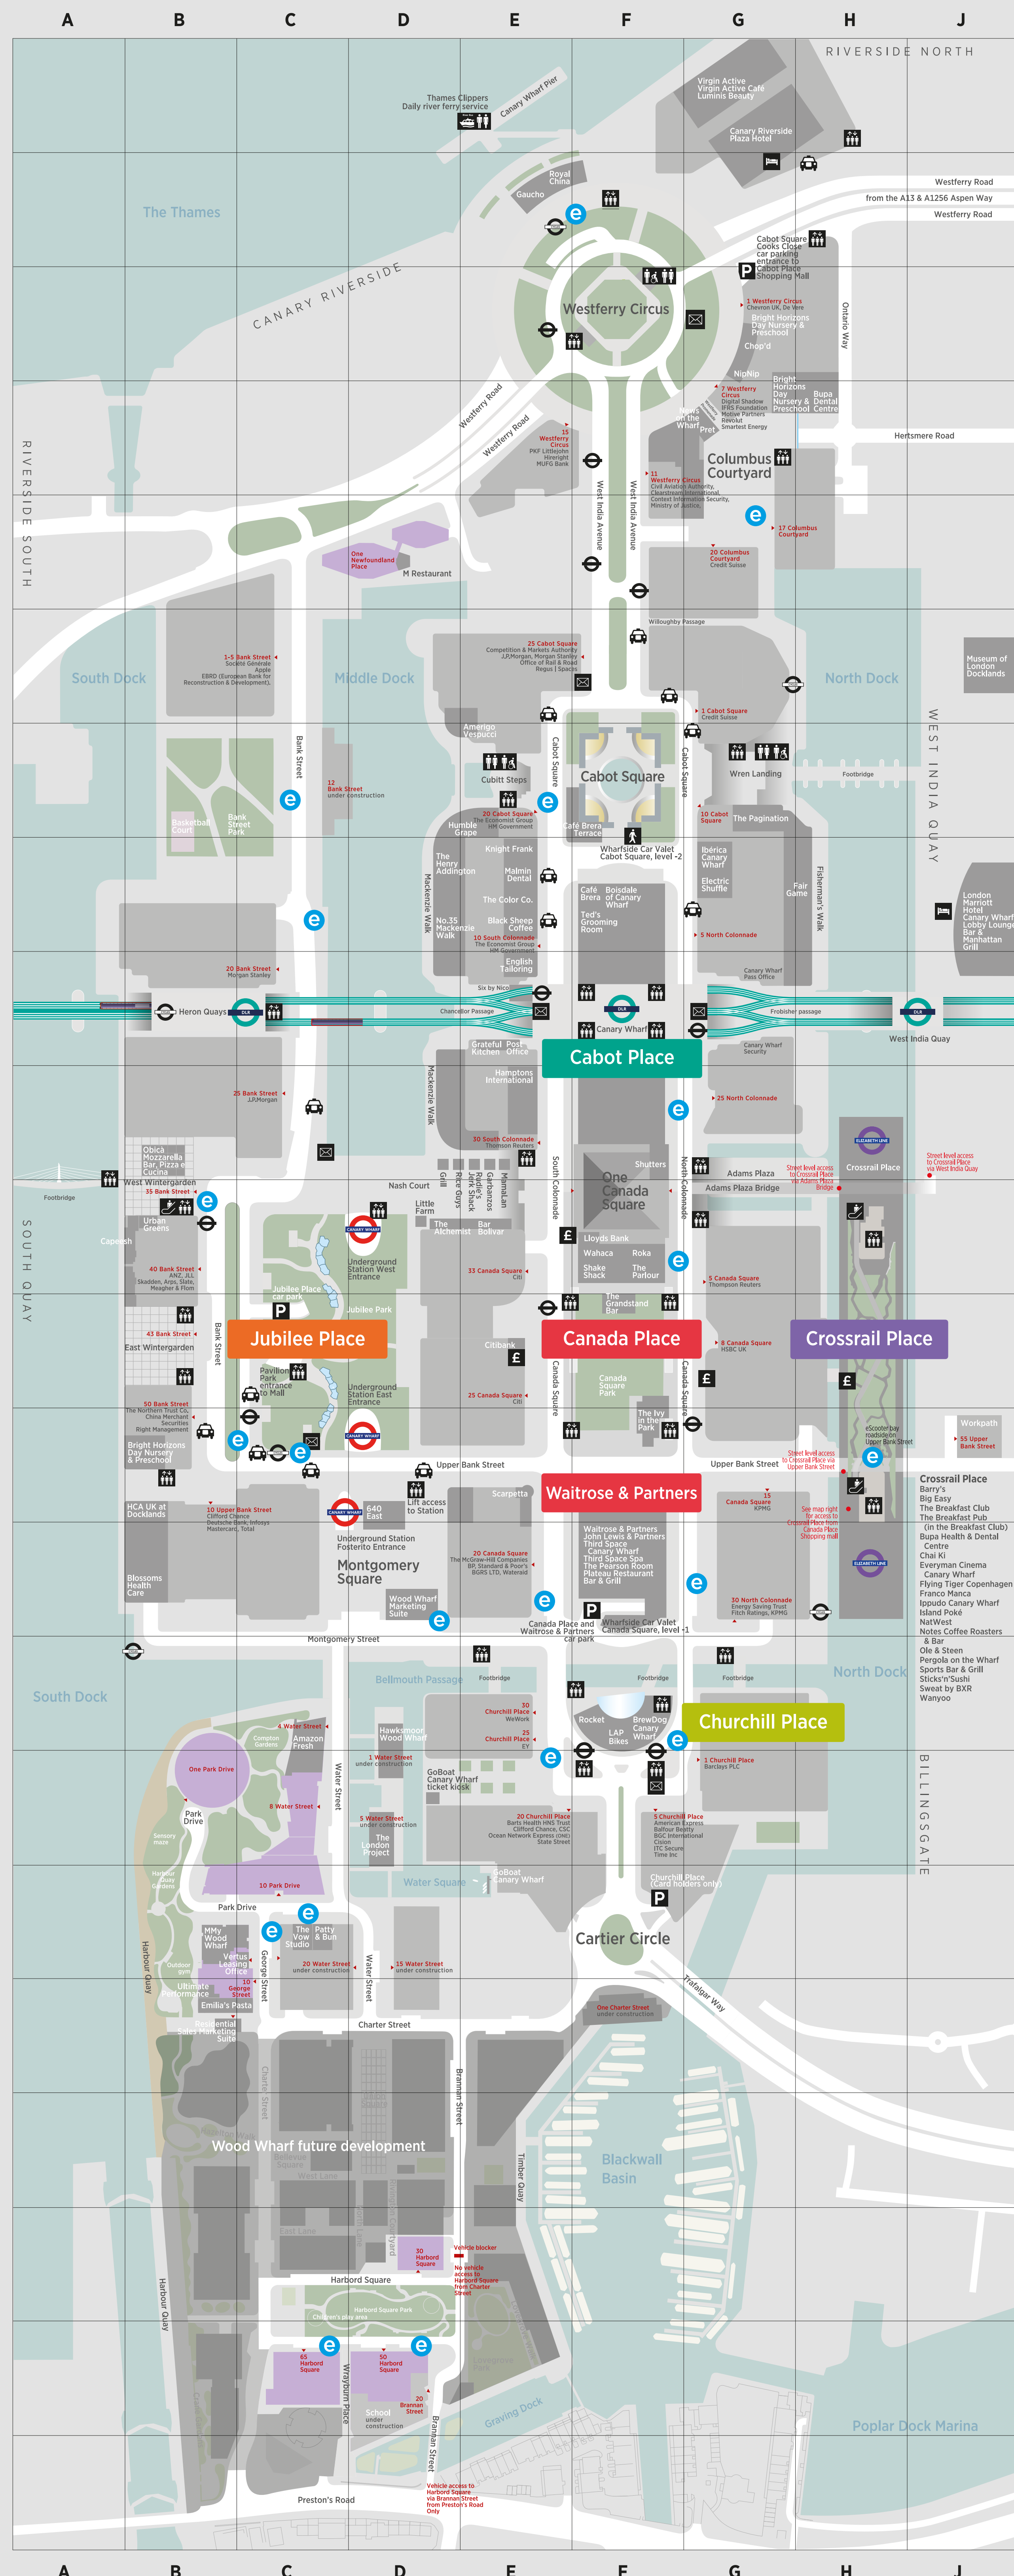

Canary Wharf Estate

Street Retail and Office Tenants. See Shopping Mall map page 1 for Shops, Restaurants, Cafés, Bars and Services.

The Estate is fully accessible to wheelchair users.

Street Retail

Shops

Restaurants

Cafés & Bars

- 640 East 14D
- The Alchemist 11D
- Bar Bolivar 11E
- Black Sheep Coffee 8E
- BrewDog Canary Wharf 16F
- Café Brera 8F
- Café Brera Terrace 7F
- Capeesh, coming soon 11B
- Chop'd 3G
- The Breakfast Pub (in the Breakfast Club) 12H
- Garbanzos, kiosk 10E
- The Grandstand Bar 12F
- Grateful Kitchen (within Post Office) 9E
- Grill, kiosk 10D
- Hawksmoor Wood Wharf, coming soon 16D
- Humble Grape 7E
- Little Farm, kiosk 11D
- Lobby Lounge Bar & Manhattan Grill 8J
- No.35 Mackenzie Walk 8D
- MamaLan, kiosk 10E
- Notes Coffee Roasters & Bar 12H
- Ole & Steen 12H
- The Pagination 7G
- Pergola on the Wharf 12H
- Pret 4G
- Rice Guys, kiosk 10D
- Rudie's Jerk Shack, kiosk 10E
- Scarpatta 14E
- Shutters, coming soon 10F
- Sports Bar & Grill 12H
- The London Project, coming soon 17D
- Urban Greens 11B
- Virgin Active Café, Virgin Active, Canary Riverside 1G
- Waitrose & Partners 15F
- Wanyoo 12H

Services

- Amazon Fresh 16C
- Barry's 12H
- Blossoms Health Care 15B
- Bright Horizons Bank Street
- Day Nursery & Preschool 14B
- Bright Horizons Columbus Courtyard
- Day Nursery & Preschool 4G
- Bupa Health & Dental Centre 4H
- Bupa Health & Dental Centre 12H
- Canary Riverside Plaza Hotel 1G
- Citibank 12E
- HCA UK at Docklands 14B
- Knights Frank 8E
- LAP Bikes 16F
- Lloyds Bank 11F
- London Marriott Hotel Canary Wharf 8J
- Luminis Beauty, Virgin Active, Canary Riverside 1G
- Malmind Dental 8E
- M My Wood Wharf 18B
- Museum of London Docklands, West India Quay 6J
- NetWest 12H
- NipNip 3G
- Post Office 9E
- Residential Sales Marketing Suite 19B
- Sweat by BXR 12H
- Vertus Leasing Office 18C
- Virgin Active, Canary Riverside 1G
- The View Studio, coming soon 18C
- Wharfside Car Valet, Cabot Square, level -2 8F
- Wharfside Car Valet, Cabot Square, level -1 15F
- Wood Wharf Marketing Suite 15D
- Workpath 14J

Entertainment & Activities

- Basketball Court 7B
- East Wintergarden, Canary Wharf's event venue 12B
- Electric Shuffle 8G
- Everyman Cinema Canary Wharf 12H
- Fair Game, coming soon 8H
- GoBoat Canary Wharf, ticket kiosk 17D
- Wanyoo 12H

Estate Residential

- Residential Sales Marketing Suite 19B
- Vertus Leasing Office 18C
- Residential
- One Newfoundland Place 5D
- One Park Drive 17B
- 8 Water Street 17C
- 10 George Street 19C
- Park Drive 18C
- 30 Harbord Square 21D
- 50 Harbord Square 22C
- 65 Harbord Square 22C

Key to symbols

- Jubilee line
- Docklands Light Railway
- Elizabeth line
- Cycle hire station
- Bus Stops. Four bus routes, plus one night bus
- eScooter hire, there are 20 hire stations on the Estate
- Car parks
- Taxi Ranks, there are numerous ranks on the Estate
- River Bus daily river ferry service
- London City Airport 15 minutes by DLR
- Pedestrian access to car parks
- Public toilets
- Disabled toilets
- ATM
- Lift
- Escalator
- Post box
- Canary Riverside Plaza and London Marriott Hotel
- Free Wifi in all public spaces across the Estate

Offices Tenants

One Canada Square 11F