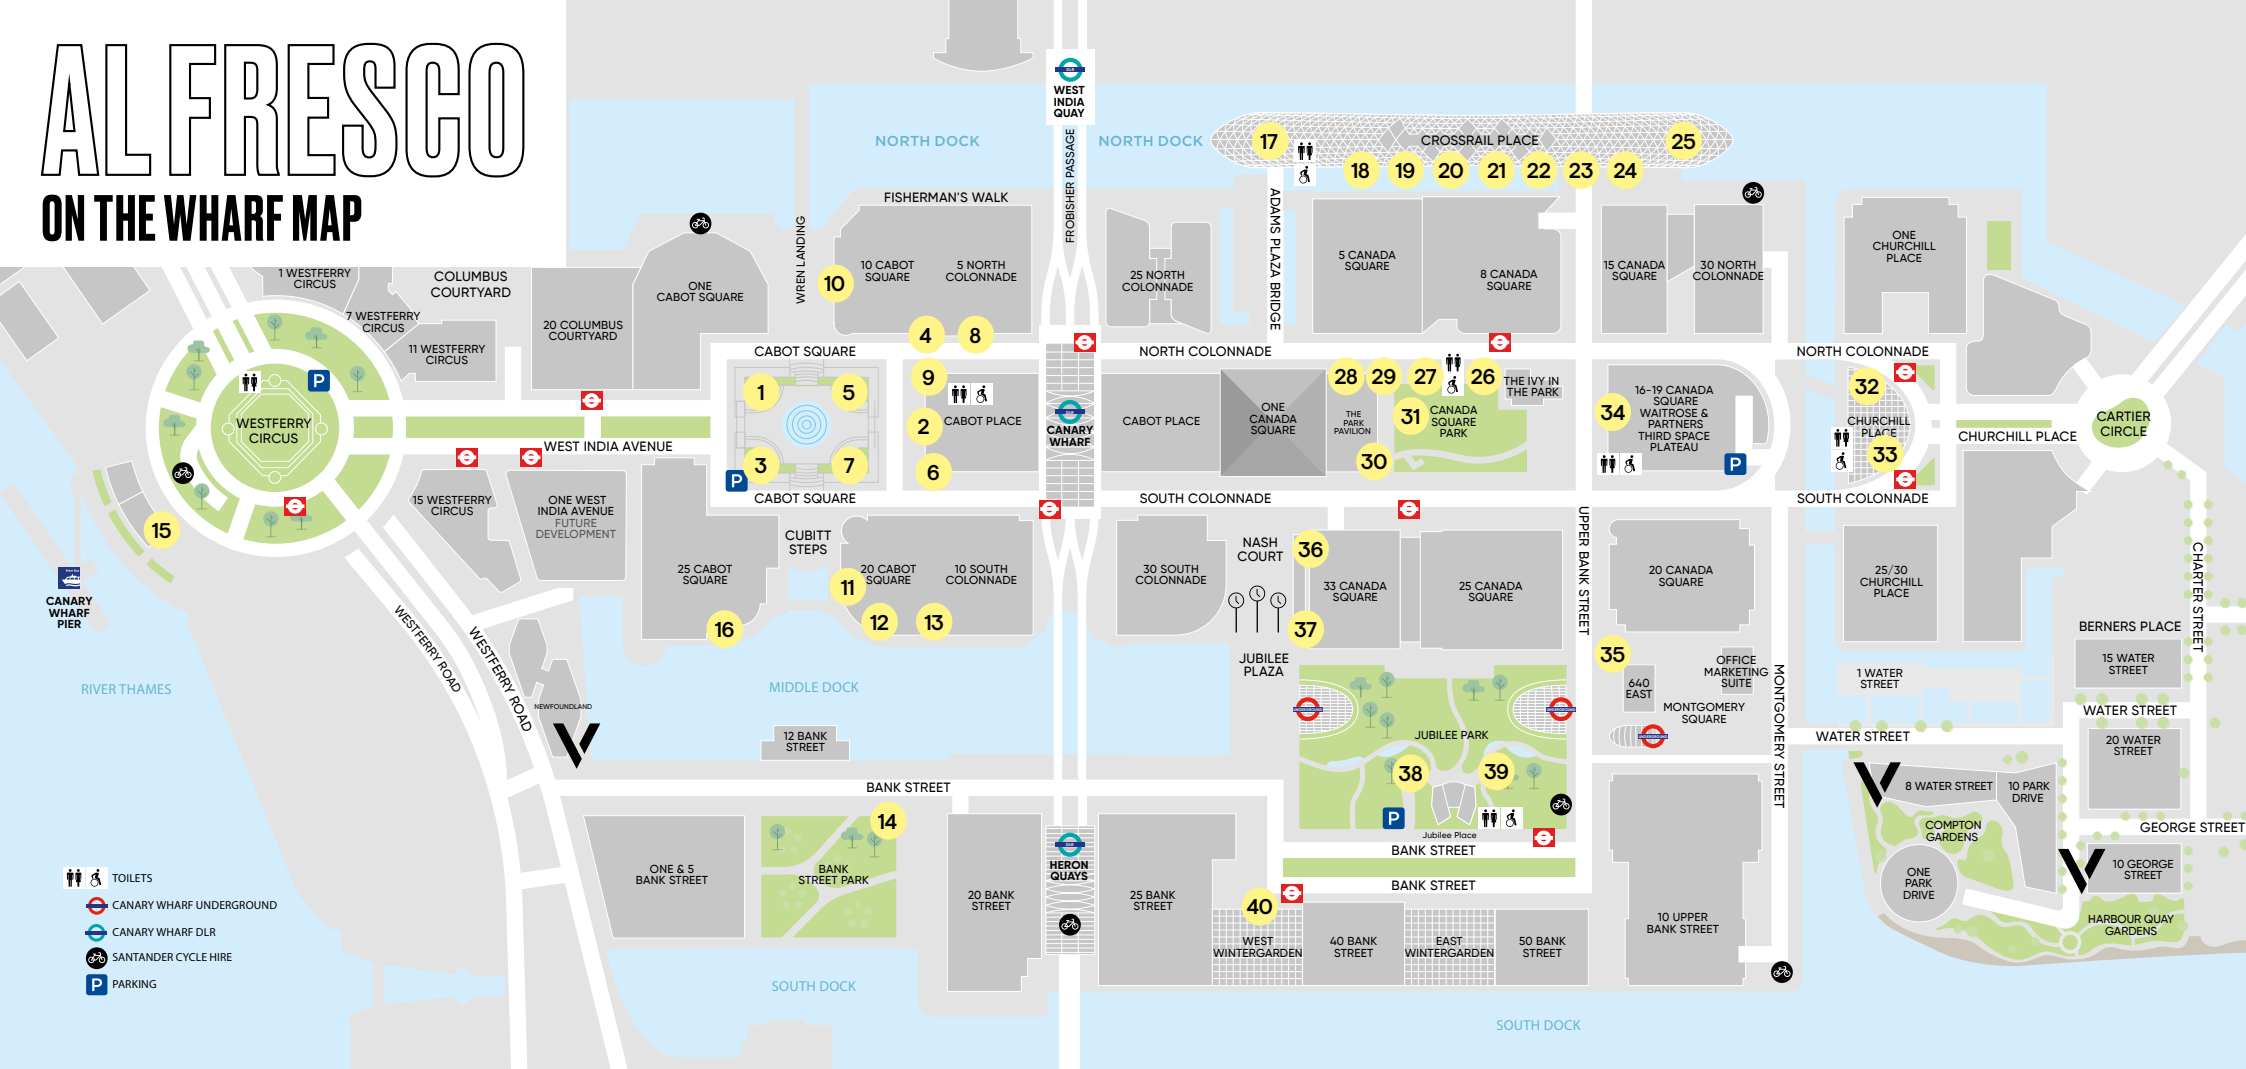

ALFRESCO

ON THE WHARF MAP

- TOILETS
- CANARY WHARF UNDERGROUND
- CANARY WHARF DLR
- SANTANDER CYCLE HIRE
- PARKING

- | | | | | | |
|---|---|--|---|--|--|
| <ul style="list-style-type: none"> 1 NICOLAS WINE BAR
CABOT SQUARE 2 3 BOISDALE OF CANARY WHARF
CABOT PLACE, CABOT SQUARE 4 IBÉRICA CANARY WHARF
CABOT SQUARE 5 IBÉRICA LA TERRAZA
CABOT SQUARE 6 CAFÉ BRERA
CABOT PLACE 7 CAFÉ BRERA TERRACE
CABOT SQUARE 8 9 ELECTRIC SHUFFLE
CABOT SQUARE | <ul style="list-style-type: none"> 10 THE PAGINATION
CABOT SQUARE 11 HUMBLE GRAPE
MACKENZIE WALK 12 THE HENRY ADDINGTON
MACKENZIE WALK 13 NO35 MACKENZIE WALK
MACKENZIE WALK 14 M RESTAURANT
BANK STREET PARK 15 GAUCHO
WESTFERRY CIRCUS 16 AMERIGO VESPUCCI
25 CABOT SQUARE | <ul style="list-style-type: none"> 17 BIG EASY
CROSSRAIL PLACE 18 STICKS'N'SUSHI
CROSSRAIL PLACE 19 IPPUDO CANARY WHARF
CROSSRAIL PLACE 20 THE BREAKFAST CLUB
CROSSRAIL PLACE 21 CHAI KI
CROSSRAIL PLACE 22 OLE & STEEN
CROSSRAIL PLACE 23 FRANCO MANCA
CROSSRAIL PLACE | <ul style="list-style-type: none"> 24 ISLAND POKÉ
CROSSRAIL PLACE 25 PERGOLA ON THE WHARF
CROSSRAIL PLACE 26 THE IVY IN THE PARK
CANADA SQUARE PARK 27 WAHACA MEXICAN
STREET KITCHEN
CANADA SQUARE PARK 28 ROKA, TERRACE
THE PARK PAVILION 29 THE PARLOUR
THE PARK PAVILION | <ul style="list-style-type: none"> 30 SHAKE SHACK
THE PARK PAVILION 31 THE GRANDSTAND BAR
CANADA SQUARE PARK 32 BREWD OG CANARY WHARF
CHURCHILL PLACE 33 ROCKET
CHURCHILL PLACE 34 PLATEAU RESTAURANT,
BAR & GRILL
CANADA SQUARE 35 640 EAST
MONTGOMERY SQUARE | <ul style="list-style-type: none"> 36 BAR BOLIVAR
NASH COURT 37 THE ALCHEMIST
NASH COURT 38 CROSSTOWN ICE CREAM
JUBILEE PARK 39 CÂFE BRERA COFFEE CART
JUBILEE PARK 40 OBICÀ MOZZARELLA BAR
WEST WINTERGARDEN |
|---|---|--|---|--|--|

**3 HOURS
FREE PARKING**

At Weekends & Bank
Holidays Only. T&C's apply,
see canarywharf.com
for details.

Correct at time of publishing. Please check with individual cafés, bars and restaurants direct for their opening times.