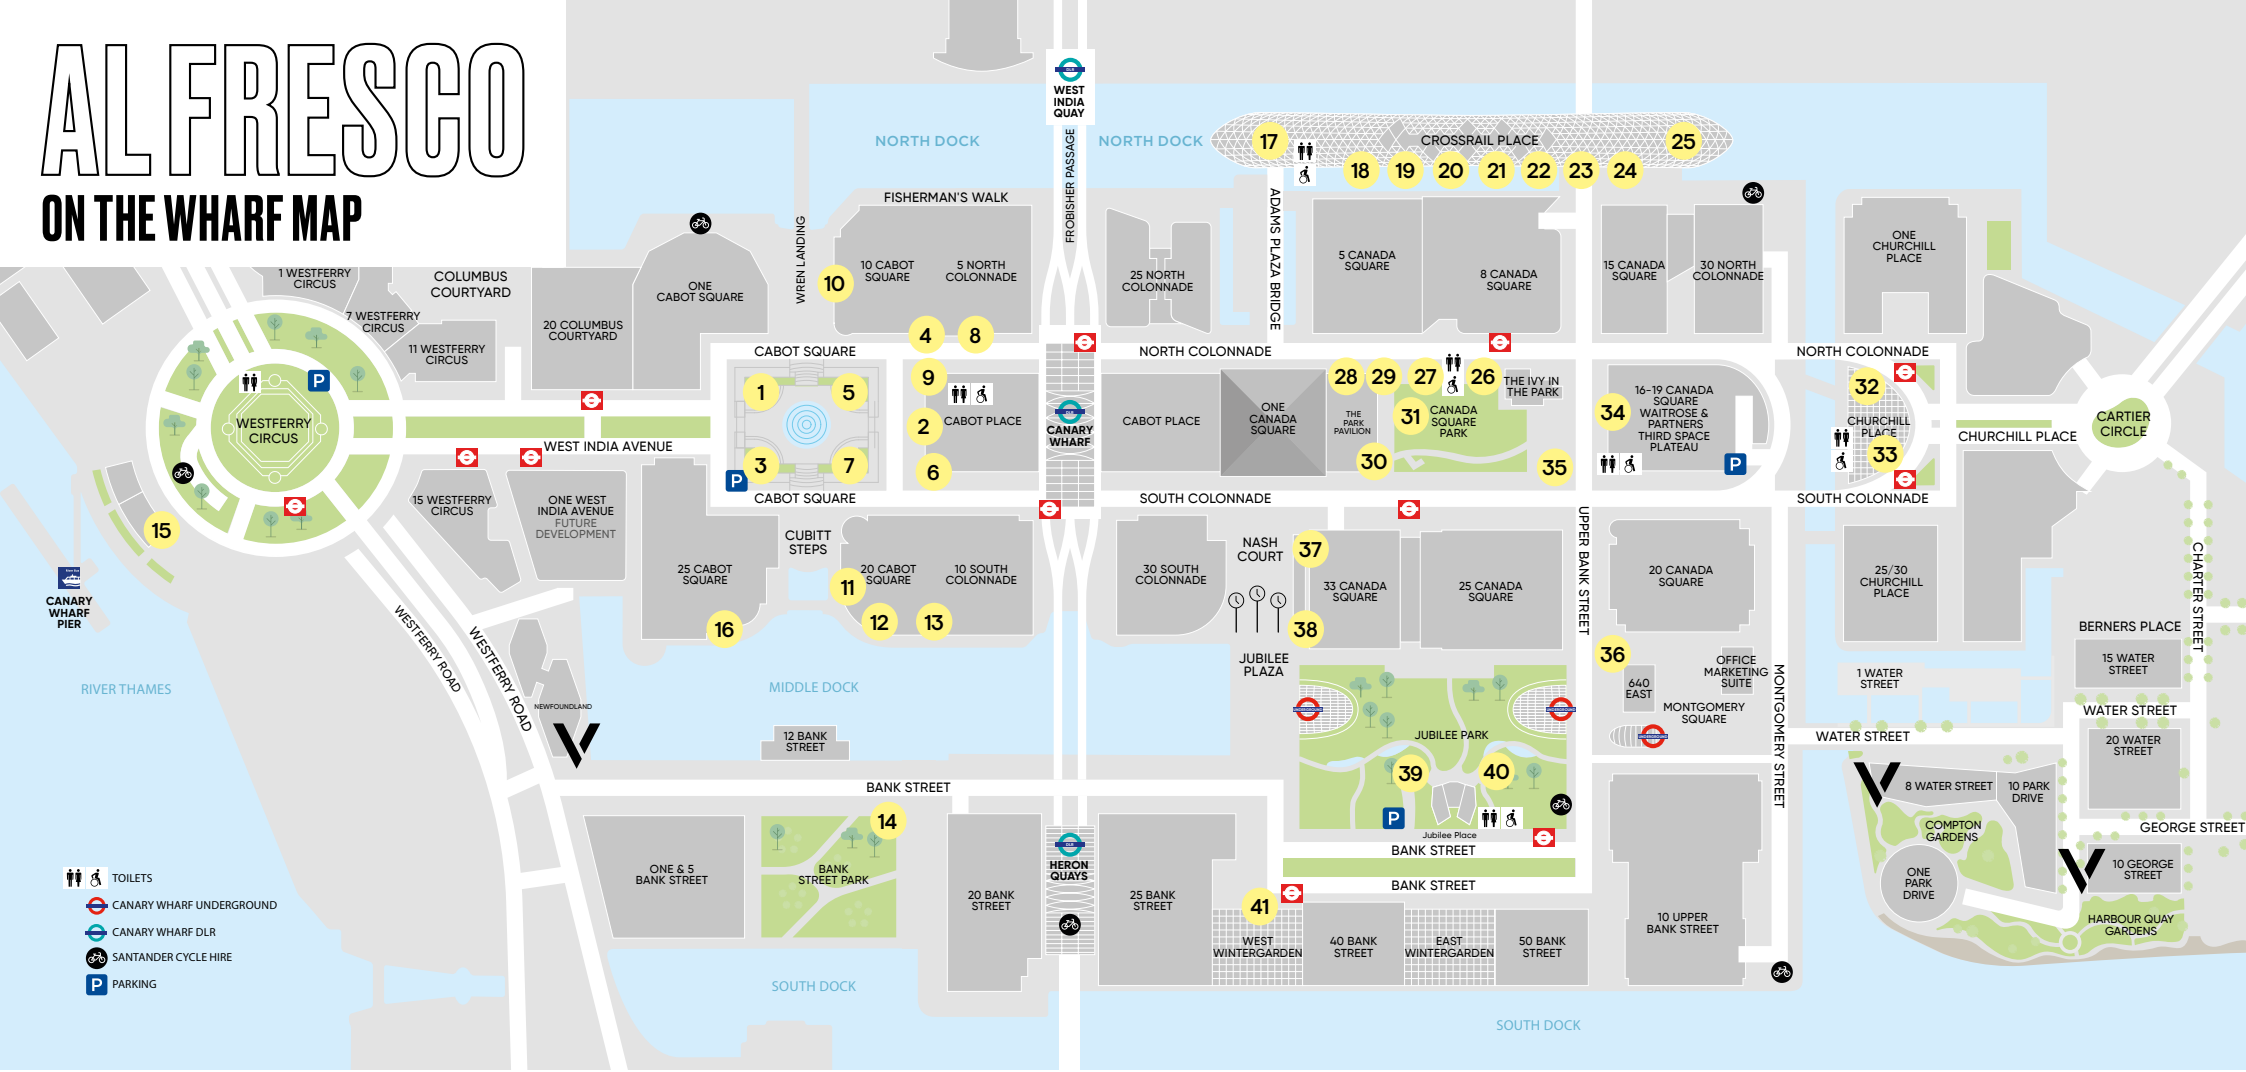

ALFRESCO

ON THE WHARF MAP

- TOILETS
- CANARY WHARF UNDERGROUND
- CANARY WHARF DLR
- SANTANDER CYCLE HIRE
- PARKING

- | | | | | | |
|---|---|--|---|--|--|
| <ul style="list-style-type: none"> 1 NICOLAS WINE BAR
CABOT SQUARE 2 3 BOISDALE OF CANARY WHARF
CABOT PLACE, CABOT SQUARE 4 IBÉRICA CANARY WHARF
CABOT SQUARE 5 IBÉRICA LA TERRAZA
CABOT SQUARE 6 CAFÉ BRERA
CABOT PLACE 7 CAFÉ BRERA TERRACE
CABOT SQUARE 8 9 ELECTRIC SHUFFLE
CABOT SQUARE | <ul style="list-style-type: none"> 10 THE PAGINATION
CABOT SQUARE 11 HUMBLE GRAPE
MACKENZIE WALK 12 THE HENRY ADDINGTON
MACKENZIE WALK 13 NO35 MACKENZIE WALK
MACKENZIE WALK 14 M RESTAURANT
BANK STREET PARK 15 GAUCHO
WESTFERRY CIRCUS 16 AMERIGO VESPUCCI
25 CABOT SQUARE | <ul style="list-style-type: none"> 17 BIG EASY
CROSSRAIL PLACE 18 STICKS'N'SUSHI
CROSSRAIL PLACE 19 IPPUDO CANARY WHARF
CROSSRAIL PLACE 20 THE BREAKFAST CLUB
CROSSRAIL PLACE 21 CHAI KI
CROSSRAIL PLACE 22 OLE & STEEN
CROSSRAIL PLACE 23 FRANCO MANCA
CROSSRAIL PLACE | <ul style="list-style-type: none"> 24 ISLAND POKÉ
CROSSRAIL PLACE 25 PERGOLA ON THE WHARF
CROSSRAIL PLACE 26 THE IVY IN THE PARK
CANADA SQUARE PARK 27 WAHACA MEXICAN
STREET KITCHEN
CANADA SQUARE PARK 28 ROKA, TERRACE
THE PARK PAVILION 29 THE PARLOUR
THE PARK PAVILION | <ul style="list-style-type: none"> 30 SHAKE SHACK
THE PARK PAVILION 31 THE GRANDSTAND BAR
CANADA SQUARE PARK 32 BREWDOG CANARY WHARF
CHURCHILL PLACE 33 ROCKET
CHURCHILL PLACE 34 35 PLATEAU RESTAURANT,
BAR & GRILL
CANADA SQUARE,
CANADA SQUARE PARK 36 640 EAST
MONTGOMERY SQUARE | <ul style="list-style-type: none"> 37 BAR BOLIVAR
NASH COURT 38 THE ALCHEMIST
NASH COURT 39 CROSSTOWN ICE CREAM
JUBILEE PARK 40 CÂFE BRERA COFFEE CART
JUBILEE PARK 41 OBICÀ MOZZARELLA BAR
WEST WINTERGARDEN |
|---|---|--|---|--|--|

**3 HOURS
FREE PARKING**

At Weekends & Bank
Holidays Only. T&C's apply,
see canarywharf.com
for details.

Correct at time of publishing. Please check with individual cafés, bars and restaurants direct for their opening times.