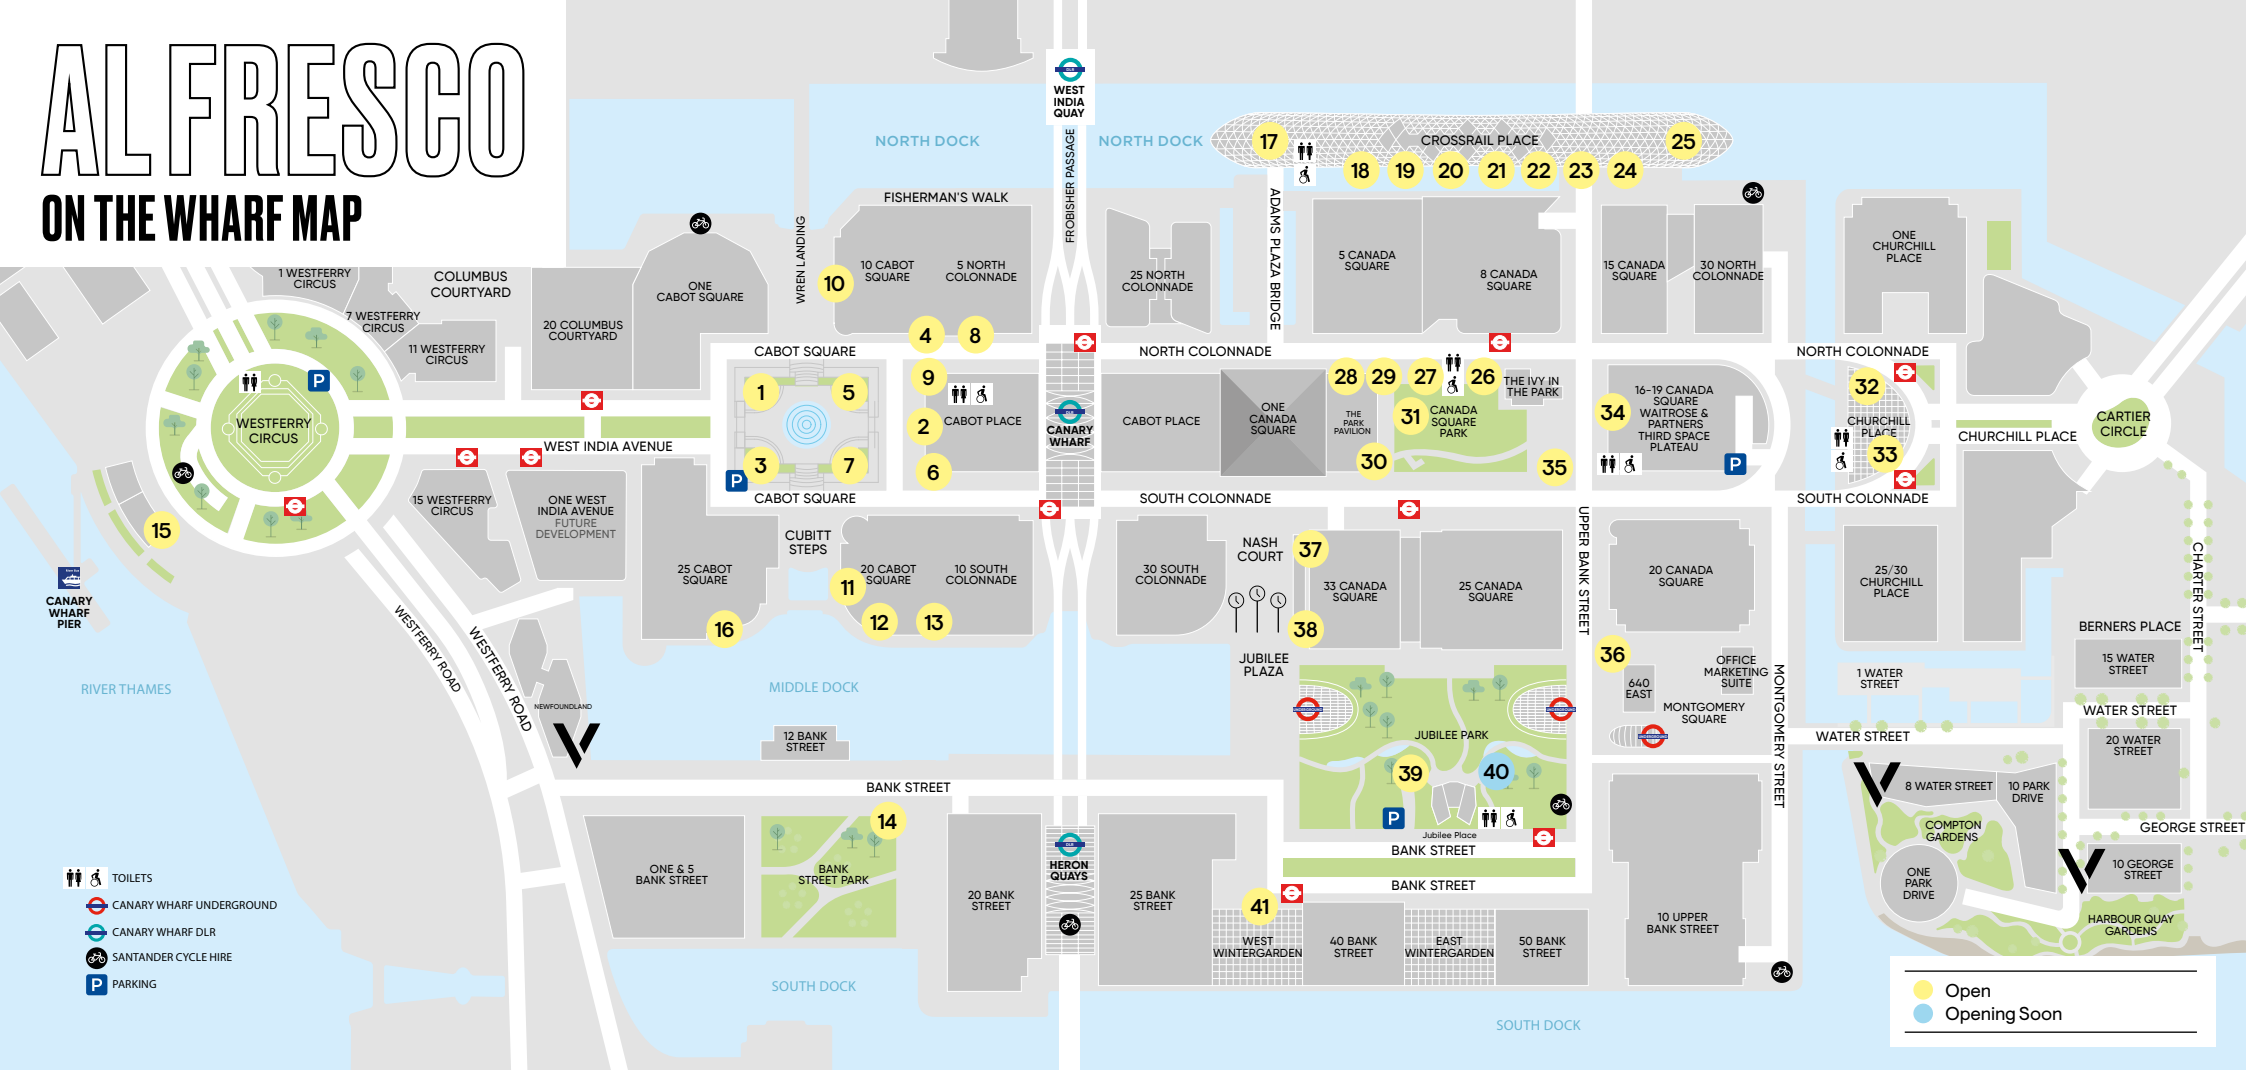

ALFRESCO

ON THE WHARF MAP

- TOILETS
- CANARY WHARF UNDERGROUND
- CANARY WHARF DLR
- SANTANDER CYCLE HIRE
- PARKING

- Open
- Opening Soon

- | | | | | | |
|---|---|--|--|--|--|
| <p>1 NICOLAS WINE BAR
CABOT SQUARE</p> <p>2 3 BOISDALE OF CANARY WHARF
CABOT PLACE, CABOT SQUARE</p> <p>4 IBÉRICA CANARY WHARF
CABOT SQUARE</p> <p>5 IBÉRICA LA TERRAZA
CABOT SQUARE</p> <p>6 CAFÉ BRERA
CABOT PLACE</p> <p>7 CAFÉ BRERA TERRACE
CABOT SQUARE</p> <p>8 9 ELECTRIC SHUFFLE
CABOT SQUARE</p> | <p>10 THE PAGINATION
CABOT SQUARE</p> <p>11 HUMBLE GRAPE
MACKENZIE WALK</p> <p>12 THE HENRY ADDINGTON
MACKENZIE WALK</p> <p>13 NO35 MACKENZIE WALK
MACKENZIE WALK</p> <p>14 M RESTAURANT
BANK STREET PARK</p> <p>15 GAUCHO
WESTFERRY CIRCUS</p> <p>16 AMERIGO VESPUCCI
25 CABOT SQUARE</p> | <p>17 BIG EASY
CROSSRAIL PLACE</p> <p>18 STICKS'N'SUSHI
CROSSRAIL PLACE</p> <p>19 IPPUDO CANARY WHARF
CROSSRAIL PLACE</p> <p>20 THE BREAKFAST CLUB
CROSSRAIL PLACE</p> <p>21 CHAI KI
CROSSRAIL PLACE</p> <p>22 OLE & STEEN
CROSSRAIL PLACE</p> <p>23 FRANCO MANCA
CROSSRAIL PLACE</p> | <p>24 ISLAND POKÉ
CROSSRAIL PLACE</p> <p>25 PERGOLA ON THE WHARF
CROSSRAIL PLACE</p> <p>26 THE IVY IN THE PARK
CANADA SQUARE PARK</p> <p>27 WAHACA MEXICAN
STREET KITCHEN
CANADA SQUARE PARK</p> <p>28 ROKA, TERRACE
THE PARK PAVILION</p> <p>29 THE PARLOUR
THE PARK PAVILION</p> | <p>30 SHAKE SHACK
THE PARK PAVILION</p> <p>31 THE GRANDSTAND BAR
CANADA SQUARE PARK</p> <p>32 BREWDOG CANARY WHARF
CHURCHILL PLACE</p> <p>33 ROCKET
CHURCHILL PLACE</p> <p>34 35 PLATEAU RESTAURANT,
BAR & GRILL
CANADA SQUARE,
CANADA SQUARE PARK</p> <p>36 640 EAST
MONTGOMERY SQUARE</p> | <p>37 BAR BOLIVAR
NASH COURT</p> <p>38 THE ALCHEMIST
NASH COURT</p> <p>39 CROSSTOWN ICE CREAM
JUBILEE PARK</p> <p>40 CÂFE BRERA COFFEE CART
JUBILEE PARK</p> <p>41 OBICÀ MOZZARELLA BAR
WEST WINTERGARDEN</p> |
|---|---|--|--|--|--|