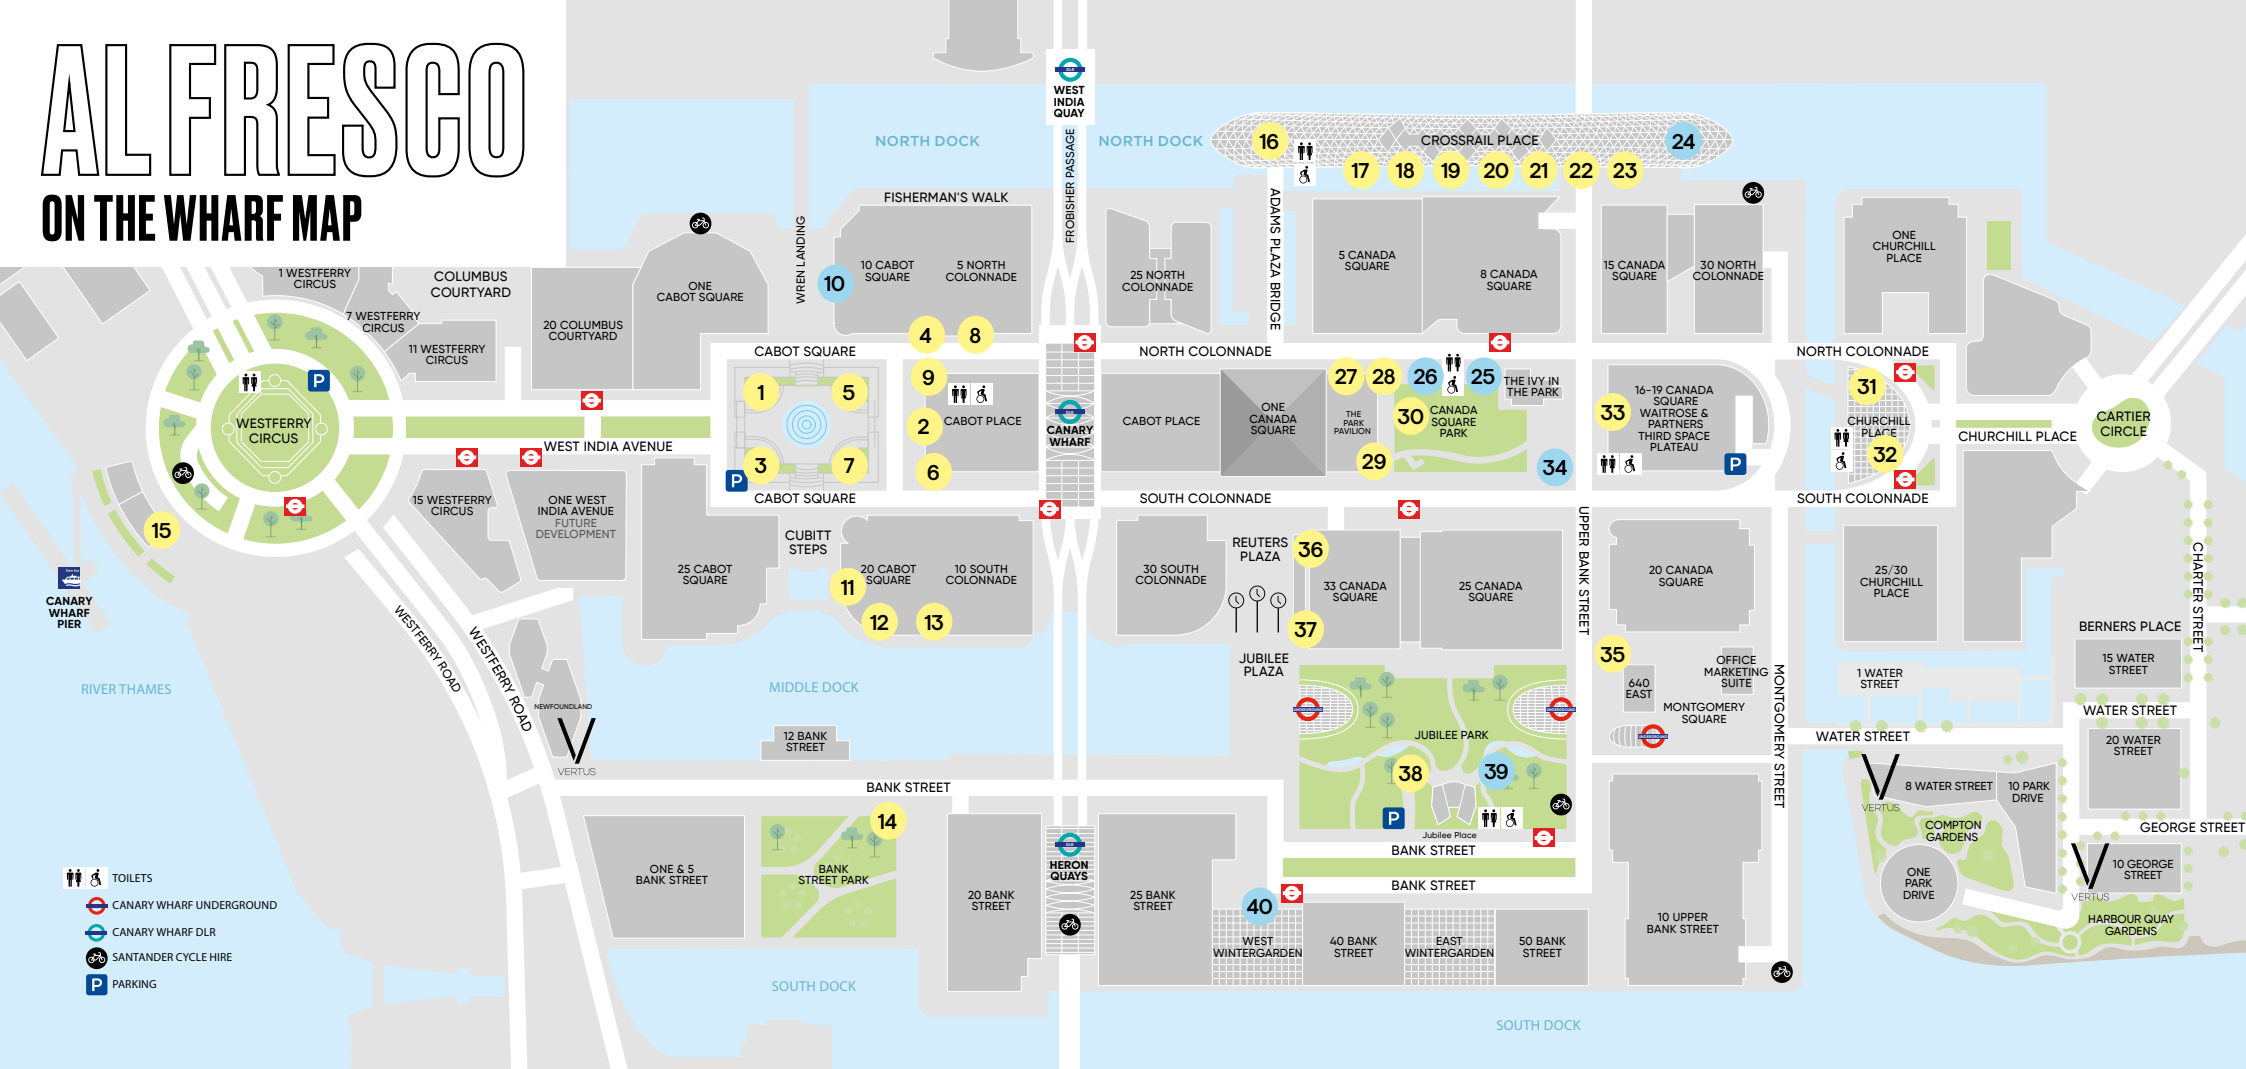

ALFRESCO

ON THE WHARF MAP

- TOILETS
- CANARY WHARF UNDERGROUND
- CANARY WHARF DLR
- SANTANDER CYCLE HIRE
- PARKING

- | | | | | | |
|--|--|--|--|---|--|
| <ul style="list-style-type: none"> 1 NICOLAS WINE BAR
CABOT SQUARE 2 3 BOISDALE OF CANARY WHARF
CABOT PLACE, CABOT SQUARE 4 IBÉRICA CANARY WHARF
CABOT SQUARE 5 IBÉRICA LA TERRAZA
CABOT SQUARE 6 CAFÉ BRERA
CABOT PLACE 7 CAFÉ BRERA TERRACE
CABOT SQUARE 8 9 ELECTRIC SHUFFLE
CABOT SQUARE | <ul style="list-style-type: none"> 10 THE PAGINATION
CABOT SQUARE 11 HUMBLE GRAPE
MACKENZIE WALK 12 THE HENRY ADDINGTON
MACKENZIE WALK 13 NO35 MACKENZIE WALK
MACKENZIE WALK 14 M RESTAURANT
BANK STREET PARK 15 GAUCHO
WESTFERRY CIRCUS 16 BIG EASY
CROSSRAIL PLACE | <ul style="list-style-type: none"> 17 STICKS'N'SUSHI
CROSSRAIL PLACE 18 IPPUDO CANARY WHARF
CROSSRAIL PLACE 19 THE BREAKFAST CLUB
CROSSRAIL PLACE 20 CHAI KI
CROSSRAIL PLACE 21 OLE & STEEN
CROSSRAIL PLACE 22 FRANCO MANCA
CROSSRAIL PLACE 23 ISLAND POKÉ
CROSSRAIL PLACE | <ul style="list-style-type: none"> 24 PERGOLA ON THE WHARF
CROSSRAIL PLACE 25 THE IVY IN THE PARK
CANADA SQUARE PARK 26 WAHACA MEXICAN
STREET KITCHEN
CANADA SQUARE PARK 27 ROKA, TERRACE
THE PARK PAVILION 28 THE PARLOUR
THE PARK PAVILION 29 SHAKE SHACK
THE PARK PAVILION 30 THE GRANDSTAND BAR
CANADA SQUARE PARK | <ul style="list-style-type: none"> 31 BREWDOG CANARY WHARF
CHURCHILL PLACE 32 ROCKET
CHURCHILL PLACE 33 34 PLATEAU RESTAURANT,
BAR & GRILL
CANADA SQUARE, CANADA
SQUARE PARK 35 640 EAST
MONTGOMERY SQUARE 36 BAR BOLIVAR
REUTERS PLAZA 37 THE ALCHEMIST
REUTERS PLAZA | <ul style="list-style-type: none"> 38 CROSTOWN ICE CREAM
JUBILEE PARK 39 CÁFE BRERA COFFEE CART
JUBILEE PARK 40 OBICÀ MOZZARELLA BAR
WEST WINTERGARDEN |
|--|--|--|--|---|--|

3 HOURS
FREE PARKING

At Weekends & Bank Holidays Only. T&C's apply, see canarywharf.com for details.

Correct at time of publishing. Please check with individual cafés, bars and restaurants direct for their opening times.