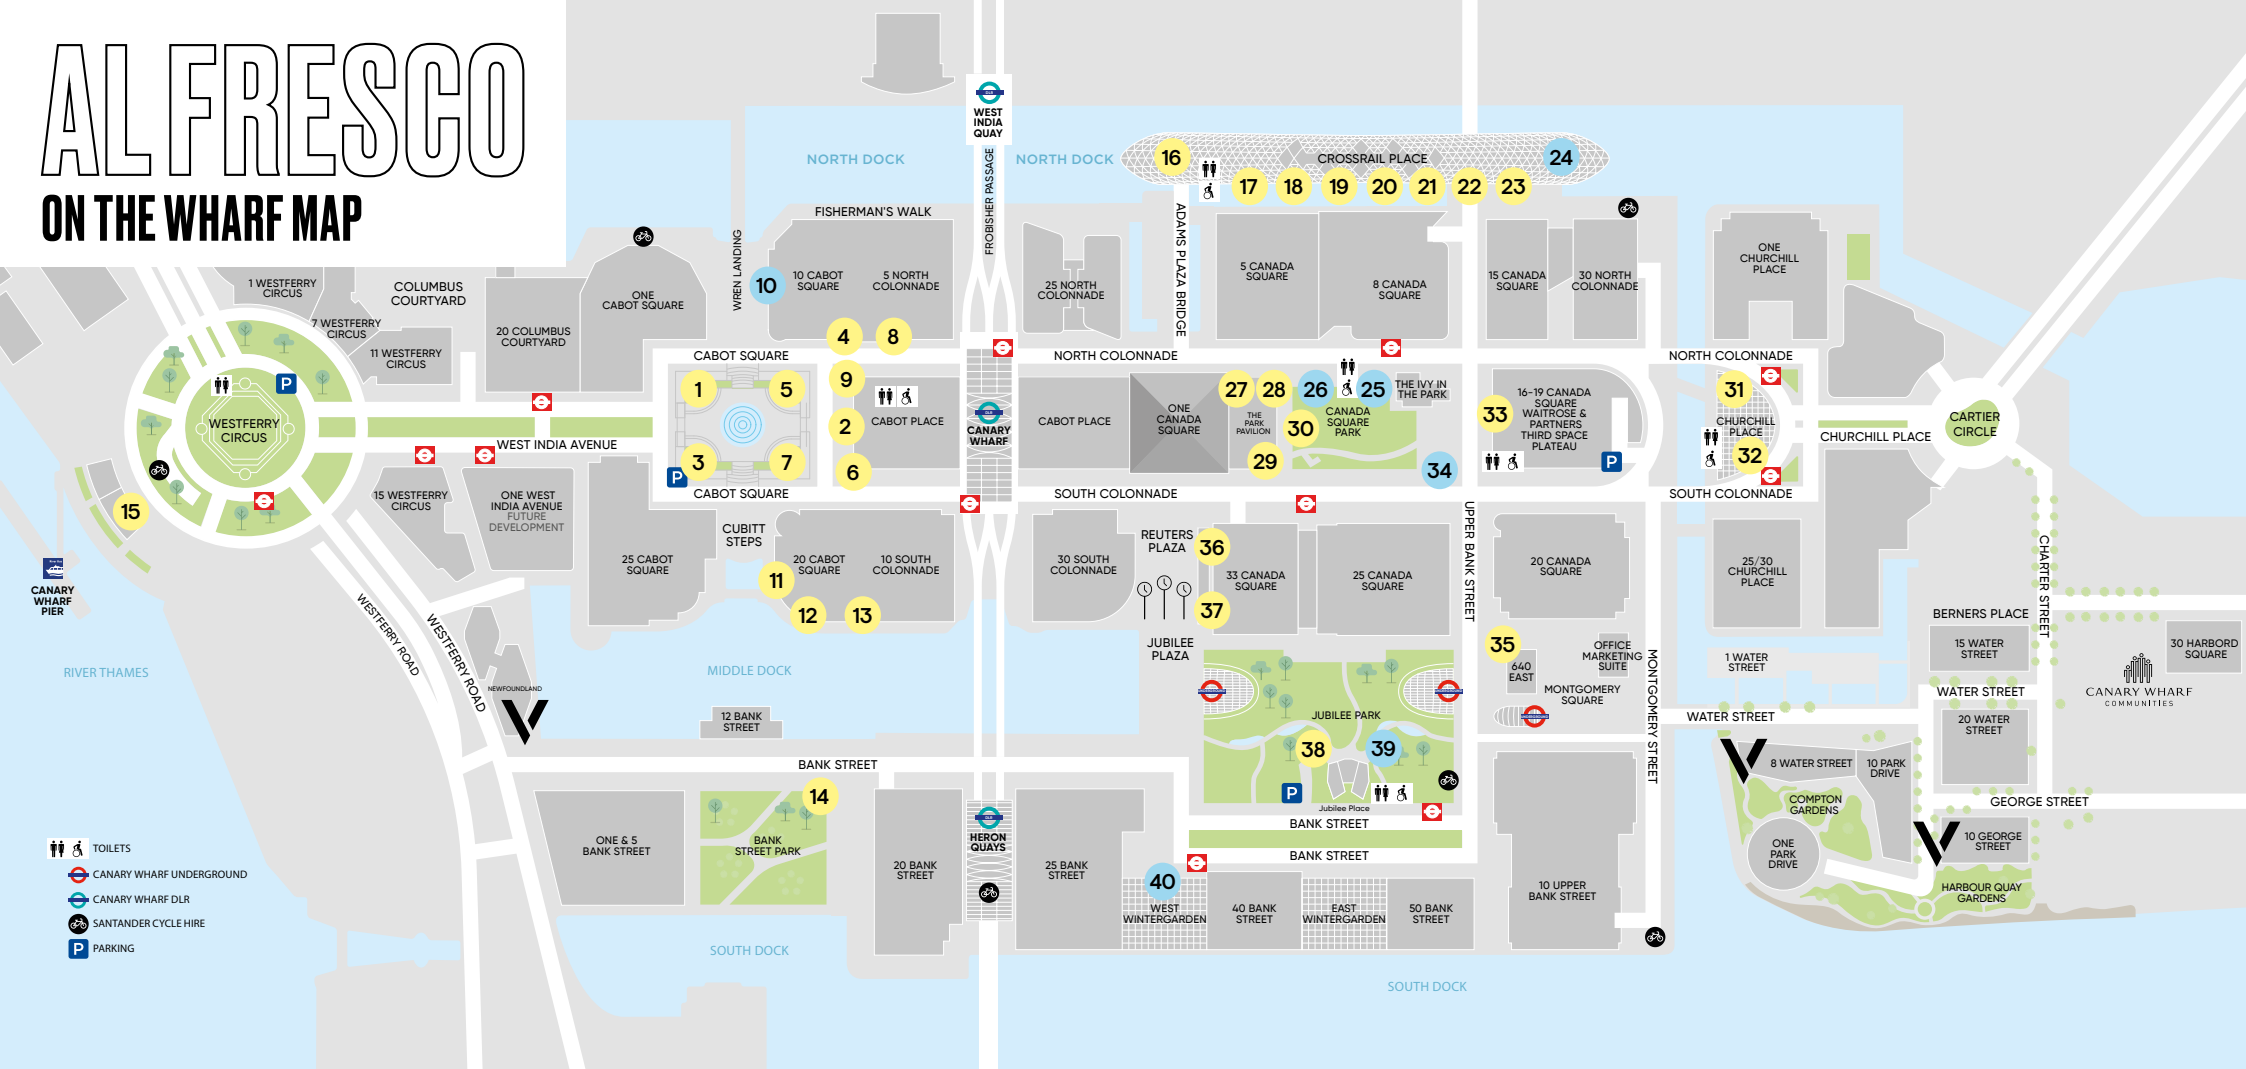

ALFRESCO

ON THE WHARF MAP

- TOILETS
- CANARY WHARF UNDERGROUND
- CANARY WHARF DLR
- SANTANDER CYCLE HIRE
- PARKING

- | | | | | | |
|---|---|---|---|--|--|
| <p>1 NICOLAS WINE BAR
CABOT SQUARE</p> <p>2 3 BOISDALE OF CANARY WHARF
CABOT PLACE, CABOT SQUARE</p> <p>4 IBÉRICA CANARY WHARF
CABOT SQUARE</p> <p>5 IBÉRICA LA TERRAZA
CABOT SQUARE</p> <p>6 CAFÉ BRERA
CABOT PLACE</p> <p>7 CAFÉ BRERA TERRACE
CABOT SQUARE</p> <p>8 9 ELECTRIC SHUFFLE
CABOT SQUARE</p> | <p>10 THE PAGINATION
CABOT SQUARE</p> <p>11 HUMBLE GRAPE
MACKENZIE WALK</p> <p>12 THE HENRY ADDINGTON
MACKENZIE WALK</p> <p>13 NO35 MACKENZIE WALK
MACKENZIE WALK</p> <p>14 M RESTAURANT
BANK STREET PARK</p> <p>15 GAUCHO
WESTFERRY CIRCUS</p> <p>16 BIG EASY
CROSSRAIL PLACE</p> | <p>17 STICKS'N'SUSHI
CROSSRAIL PLACE</p> <p>18 IPPUDO CANARY WHARF
CROSSRAIL PLACE</p> <p>19 THE BREAKFAST CLUB
CROSSRAIL PLACE</p> <p>20 CHAI KI
CROSSRAIL PLACE</p> <p>21 OLE & STEEN
CROSSRAIL PLACE</p> <p>22 FRANCO MANCA
CROSSRAIL PLACE</p> <p>23 ISLAND POKÉ
CROSSRAIL PLACE</p> | <p>24 PERGOLA ON THE WHARF
CROSSRAIL PLACE</p> <p>25 THE IVY IN THE PARK
CANADA SQUARE PARK</p> <p>26 WAHACA MEXICAN
STREET KITCHEN
CANADA SQUARE PARK</p> <p>27 ROKA, TERRACE
THE PARK PAVILION</p> <p>28 THE PARLOUR
THE PARK PAVILION</p> <p>29 SHAKE SHACK
THE PARK PAVILION</p> <p>30 THE GRANDSTAND BAR
CANADA SQUARE PARK</p> | <p>31 BREWDOG CANARY WHARF
CHURCHILL PLACE</p> <p>32 ROCKET
CHURCHILL PLACE</p> <p>33 34 PLATEAU RESTAURANT,
BAR & GRILL
CANADA SQUARE, CANADA
SQUARE PARK</p> <p>35 640 EAST
MONTGOMERY SQUARE</p> <p>36 BAR BOLIVAR
REUTERS PLAZA</p> <p>37 THE ALCHEMIST
REUTERS PLAZA</p> | <p>38 CROSSTOWN ICE CREAM
JUBILEE PARK</p> <p>39 CÁFÉ BRERA COFFEE CART
JUBILEE PARK</p> <p>40 OBICÀ MOZZARELLA BAR
WEST WINTERGARDEN</p> |
|---|---|---|---|--|--|