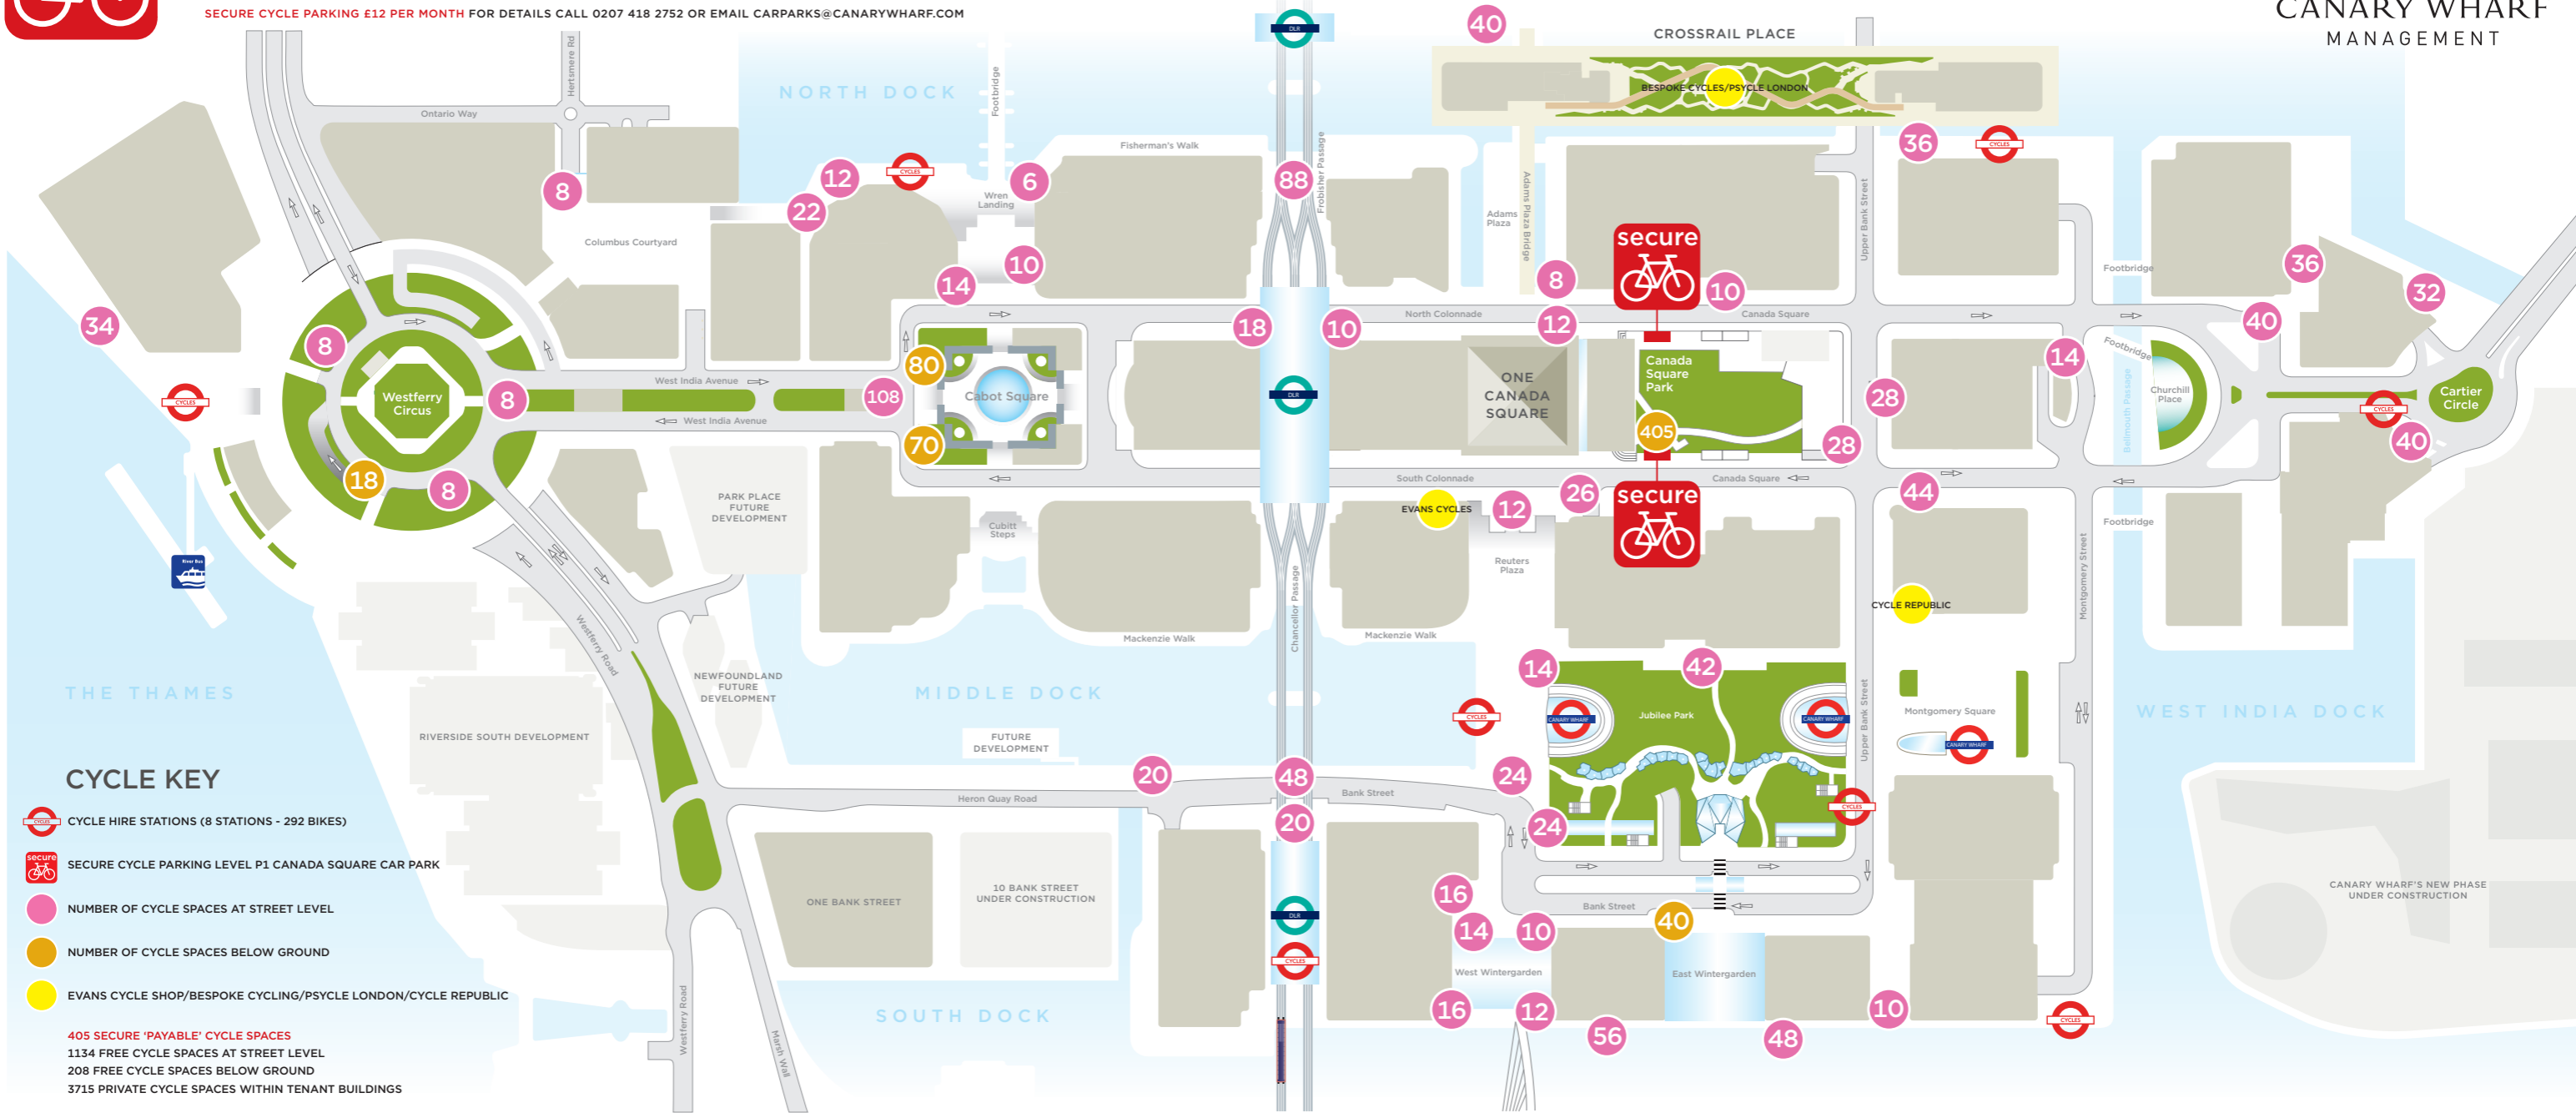

cycle parking

SECURE CYCLE PARKING £12 PER MONTH FOR DETAILS CALL 0207 418 2752 OR EMAIL CARPARKS@CANARYWHARF.COM

CANARY WHARF
MANAGEMENT

CYCLE KEY

- CYCLE HIRE STATIONS (8 STATIONS - 292 BIKES)
- SECURE CYCLE PARKING LEVEL P1 CANADA SQUARE CAR PARK
- NUMBER OF CYCLE SPACES AT STREET LEVEL
- NUMBER OF CYCLE SPACES BELOW GROUND
- EVANS CYCLE SHOP/BESPOKE CYCLING/PSYCLE LONDON/CYCLE REPUBLIC

405 SECURE 'PAYABLE' CYCLE SPACES
 1134 FREE CYCLE SPACES AT STREET LEVEL
 208 FREE CYCLE SPACES BELOW GROUND
 3715 PRIVATE CYCLE SPACES WITHIN TENANT BUILDINGS